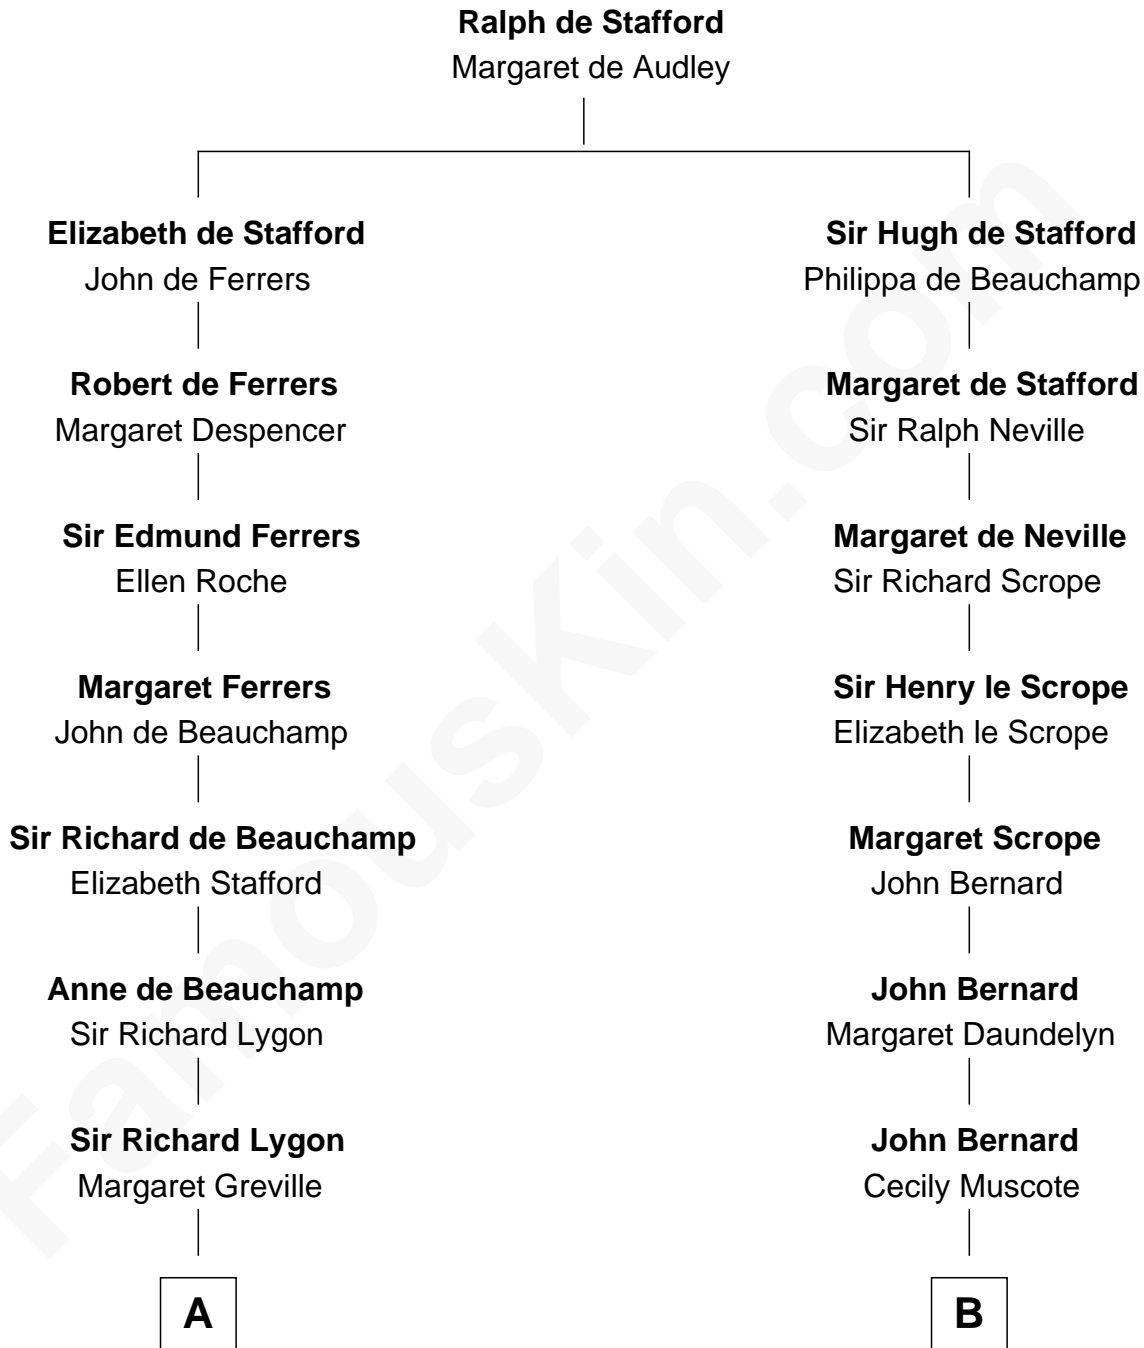

FamousKin.com Relationship Chart of

Adlai Stevenson II

31st Governor of Illinois

17th cousin 3 times removed of

Admiral Richard Byrd

Polar Explorer

C

—
Mary Peachy Frye
Rev. Lewis Warner Green

—
Letitia Green
Adlai Ewing Stevenson

—
Lewis Green Stevenson
Helen Louise Davis

—
Adlai Stevenson II
31st Governor of Illinois

FamousKin.com