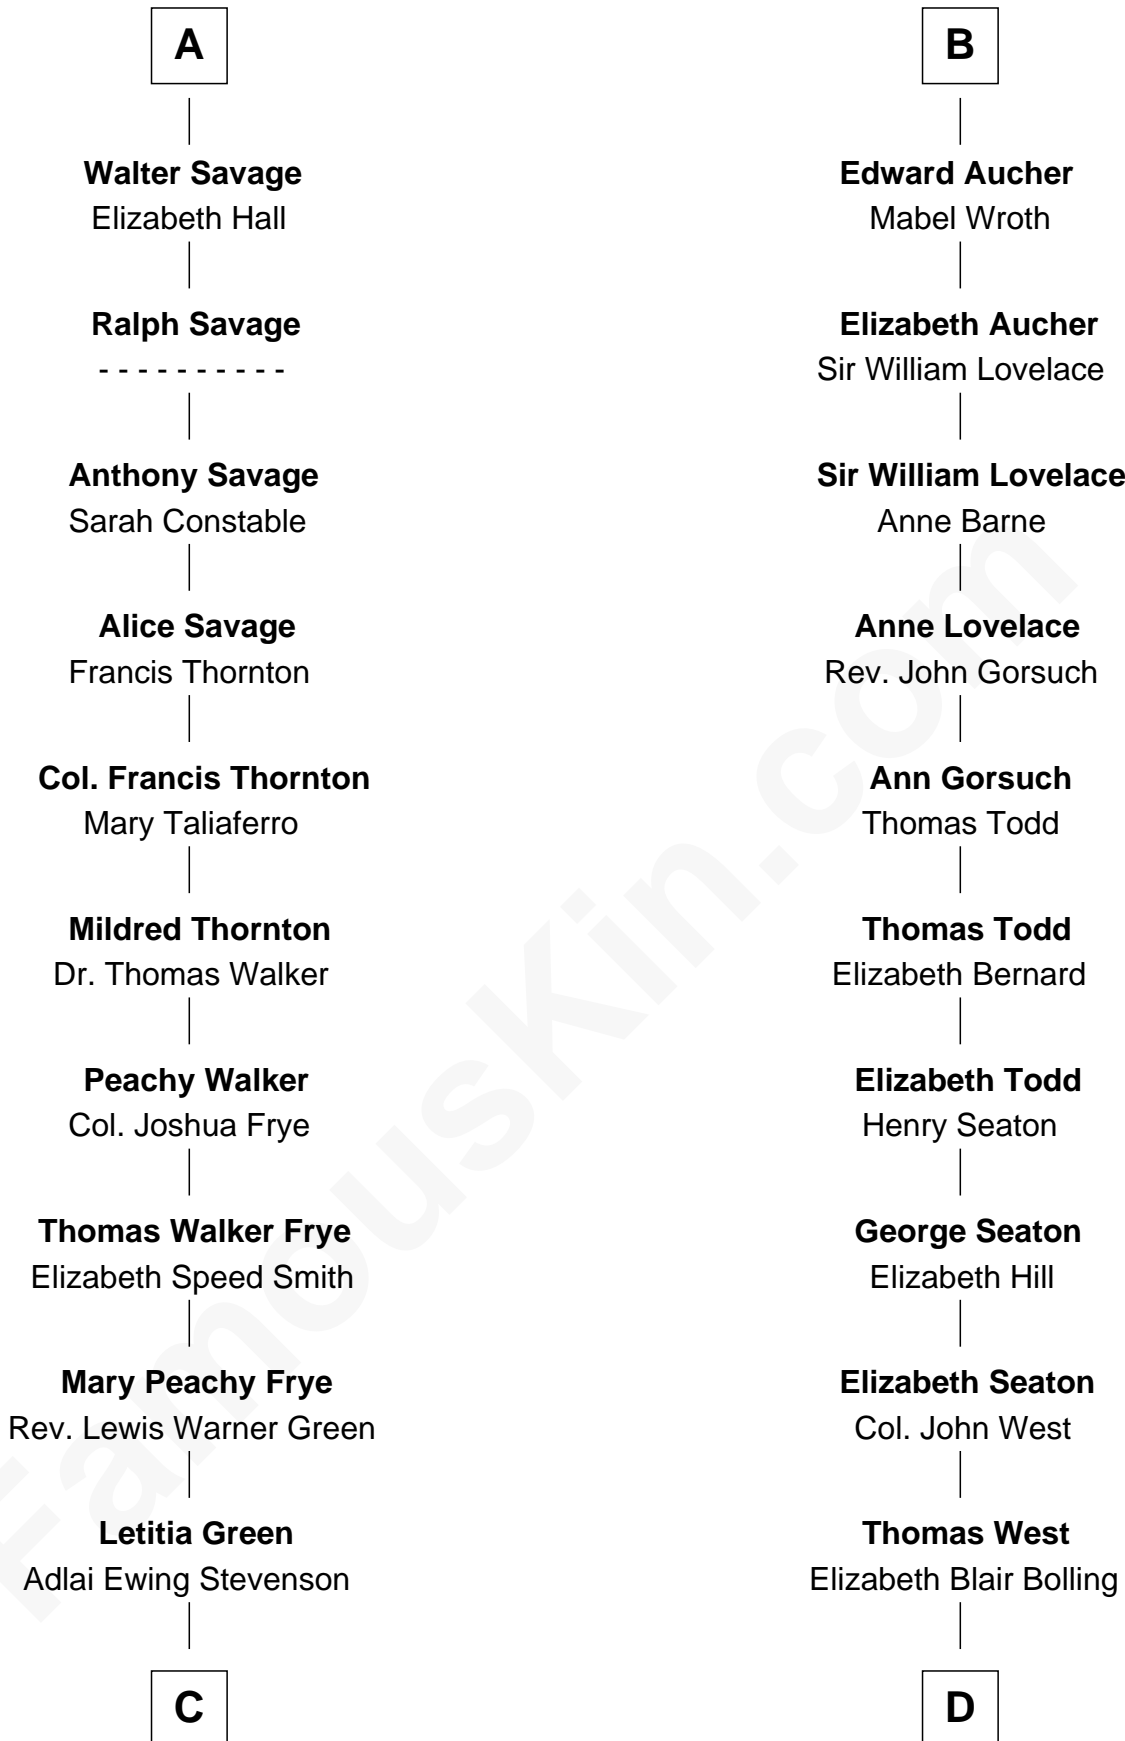

FamousKin.com Relationship Chart of

Adlai Stevenson II

31st Governor of Illinois

18th cousin 3 times removed of

Admiral Richard Byrd

Polar Explorer

C

Lewis Green Stevenson

Helen Louise Davis

Adlai Stevenson II

31st Governor of Illinois

D

Eliza Bolling West

Dr. Joel Walker Flood

Col. Henry De La Warr Flood

Mary Elizabeth Trent

Joel Walker Flood

Ella Faulkner

Eleanor Bolling Flood

Richard Evelyn Byrd

Admiral Richard Byrd

Polar Explorer

FamousKin.com