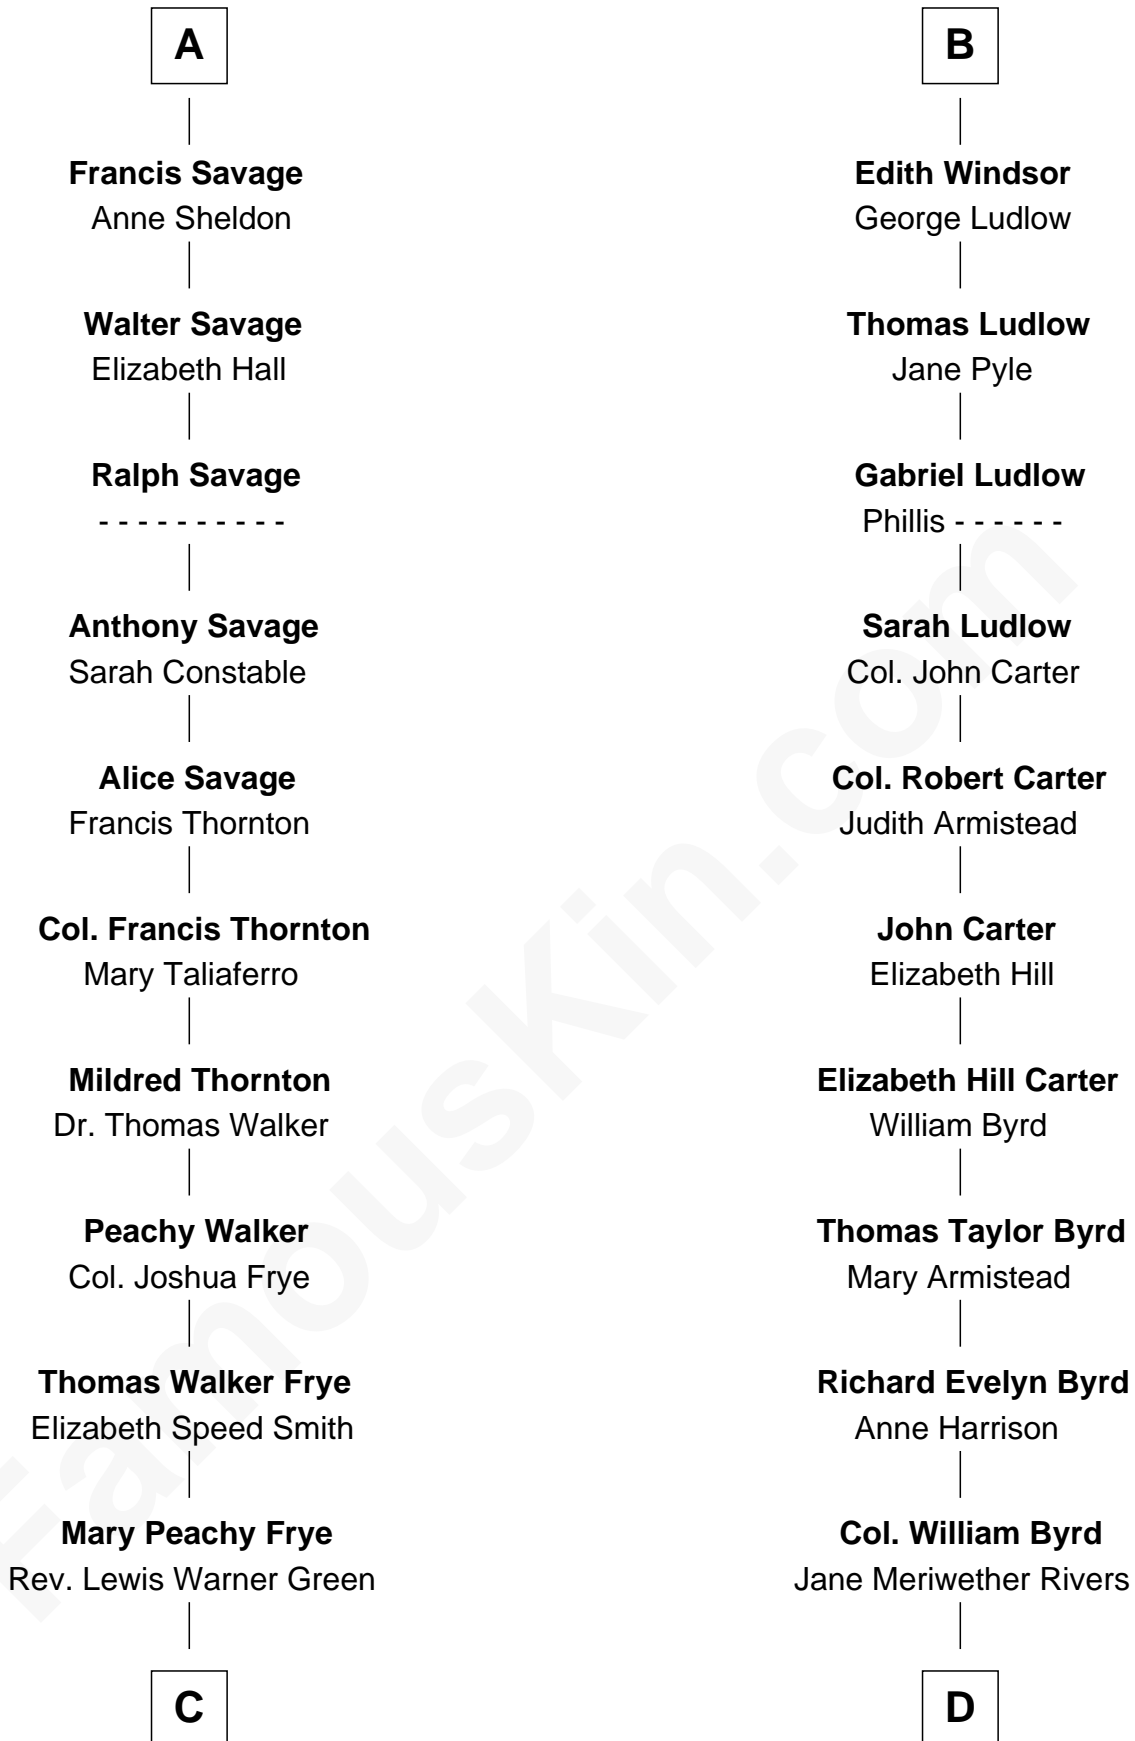

FamousKin.com Relationship Chart of

Adlai Stevenson II

31st Governor of Illinois

18th cousin 1 time removed of

Admiral Richard Byrd

Polar Explorer

Humphrey de Bohun

Elizabeth Plantagenet

Sir William de Bohun
Elizabeth de Badlesmere

Elizabeth de Bohun
Sir Richard Fitzalan

Elizabeth Fitzalan
Sir Robert Goushill

Joan Goushill
Sir Thomas Stanley

Katherine Stanley
Sir John Savage

Sir Christopher Savage
Anne Stanley

Sir Christopher Savage
Anne Lygon

A

Margaret de Bohun
Sir Hugh de Courtnay

Elizabeth de Courtnay
Sir Andrew Luttrell

Sir Hugh Luttrell
Catherine de Beaumont

Elizabeth Luttrell
John Stratton

Elizabeth Stratton
John Andrews

Elizabeth Andrews
Sir Thomas de Windsor

Sir Andrews de Windsor
Elizabeth Blount

B

C

Letitia Green
Adlai Ewing Stevenson

Lewis Green Stevenson
Helen Louise Davis

Adlai Stevenson II
31st Governor of Illinois

D