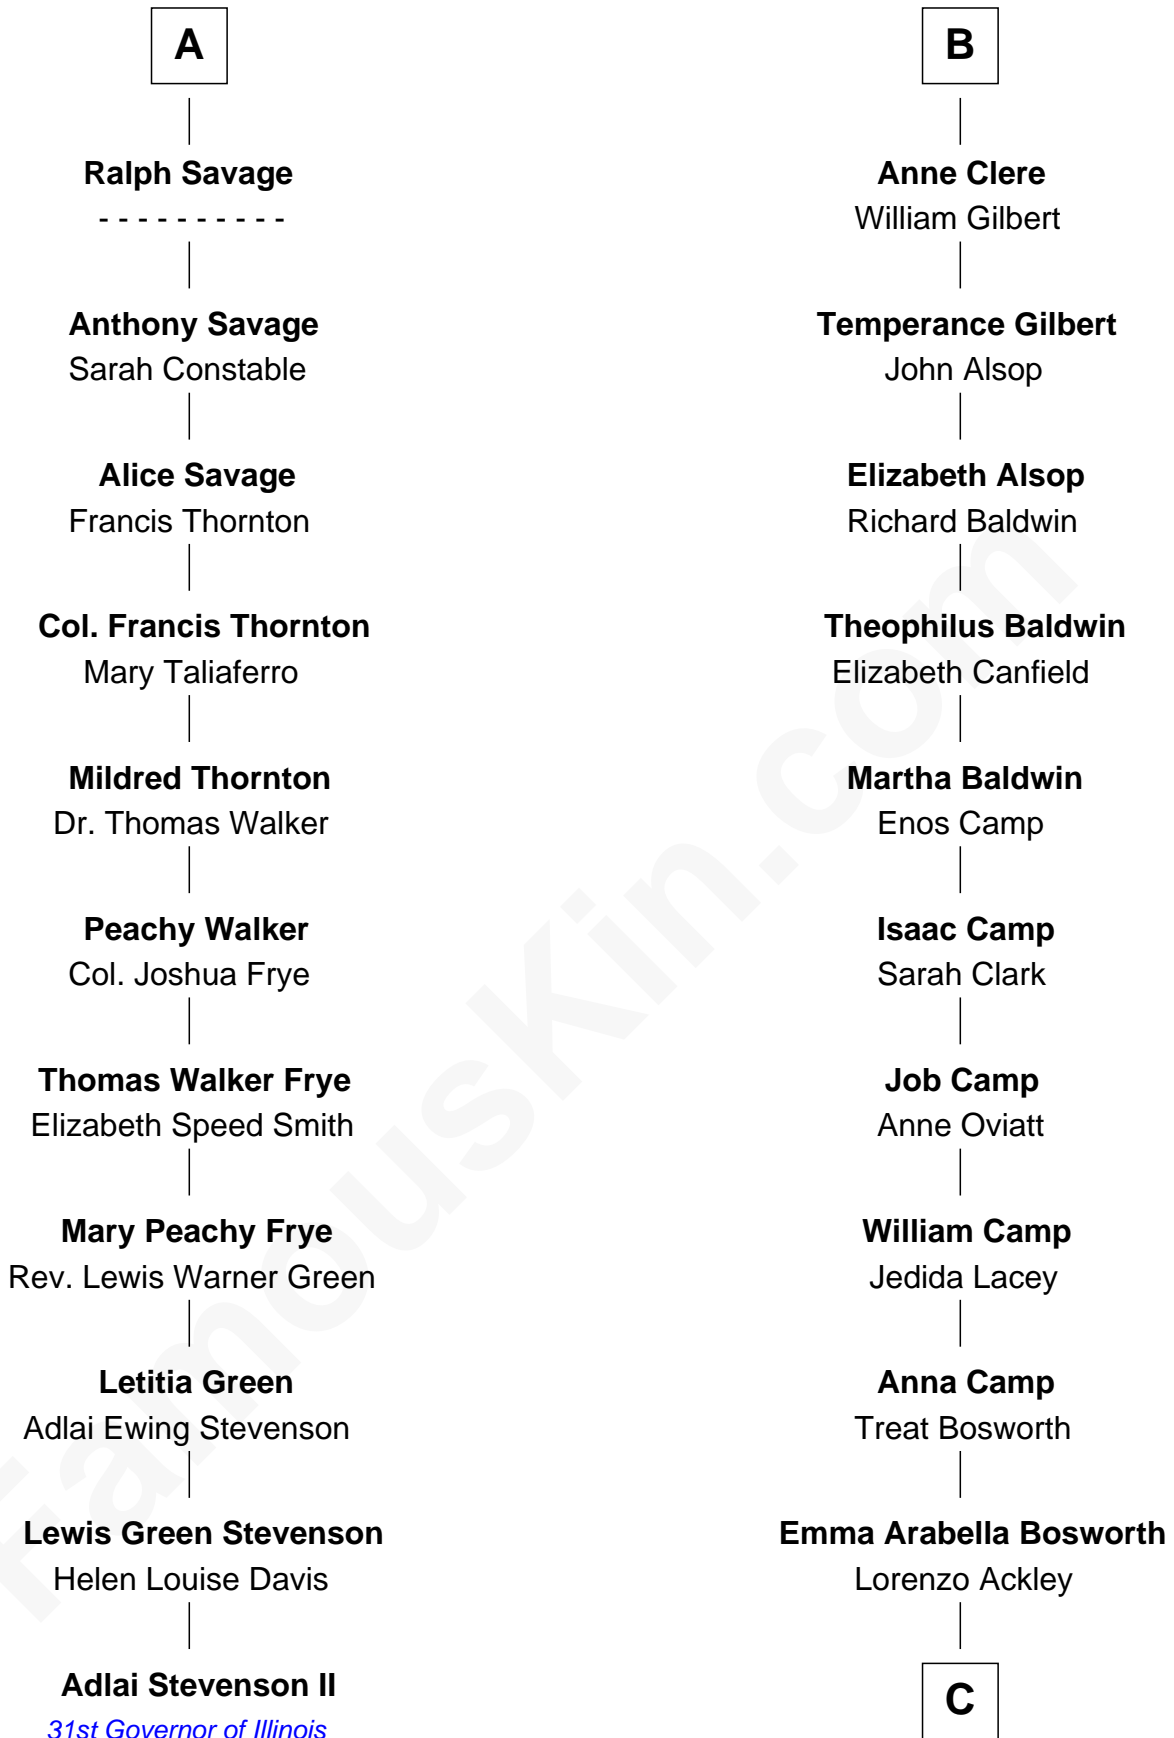

# FamousKin.com Relationship Chart of

**Adlai Stevenson II**

*31st Governor of Illinois*

17th cousin 4 times removed of

**Sydney Biddle Barrows**

*Mayflower Madam*

**Sir Richard Fitzalan**

Elizabeth de Bohun

Sir William Beauchamp

**Joan Beauchamp**

James Butler

**Sir Thomas Butler**

Anne Hankeford

**Margaret Butler**

Sir William Boleyn

**Alice Boleyn**

Sir Robert Clere

**Sir John Clere**

Anne Tyrrell

**Sir Edmund Clere**

Frances Fulmerston

**B**

**C**

**Helen Eva Ackley**  
William Gildersleeve Parke

**Elizabeth Parke**  
Percy Ballantine

**John Boyd Ballantine**  
Anne L. Crawford

**Jeannette Ballantine**  
Donald Byers Barrows

**Sydney Biddle Barrows**  
*Mayflower Madam*