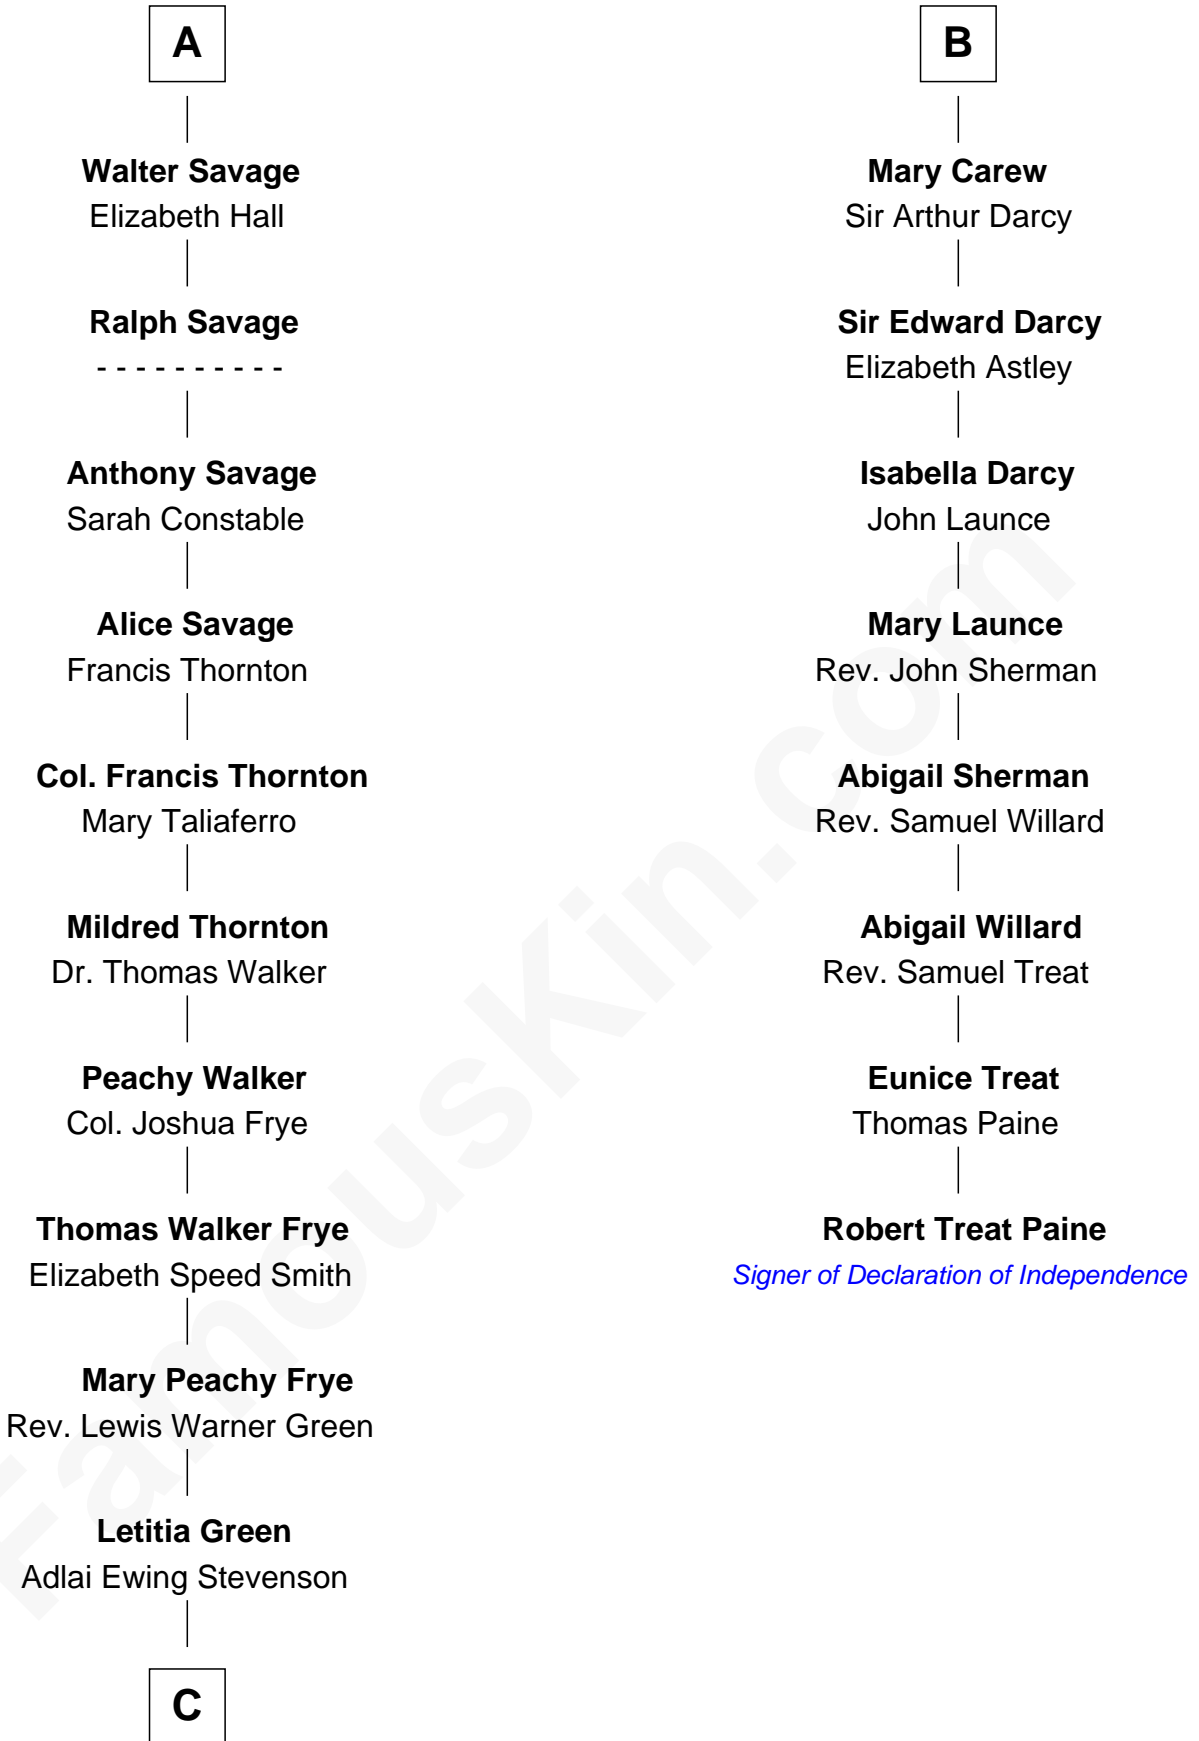

FamousKin.com Relationship Chart of

Adlai Stevenson II

31st Governor of Illinois

14th cousin 4 times removed of

Robert Treat Paine

Signer of the Declaration of Independence

C

—
Lewis Green Stevenson

Helen Louise Davis

—
Adlai Stevenson II

31st Governor of Illinois

FamousKin.com