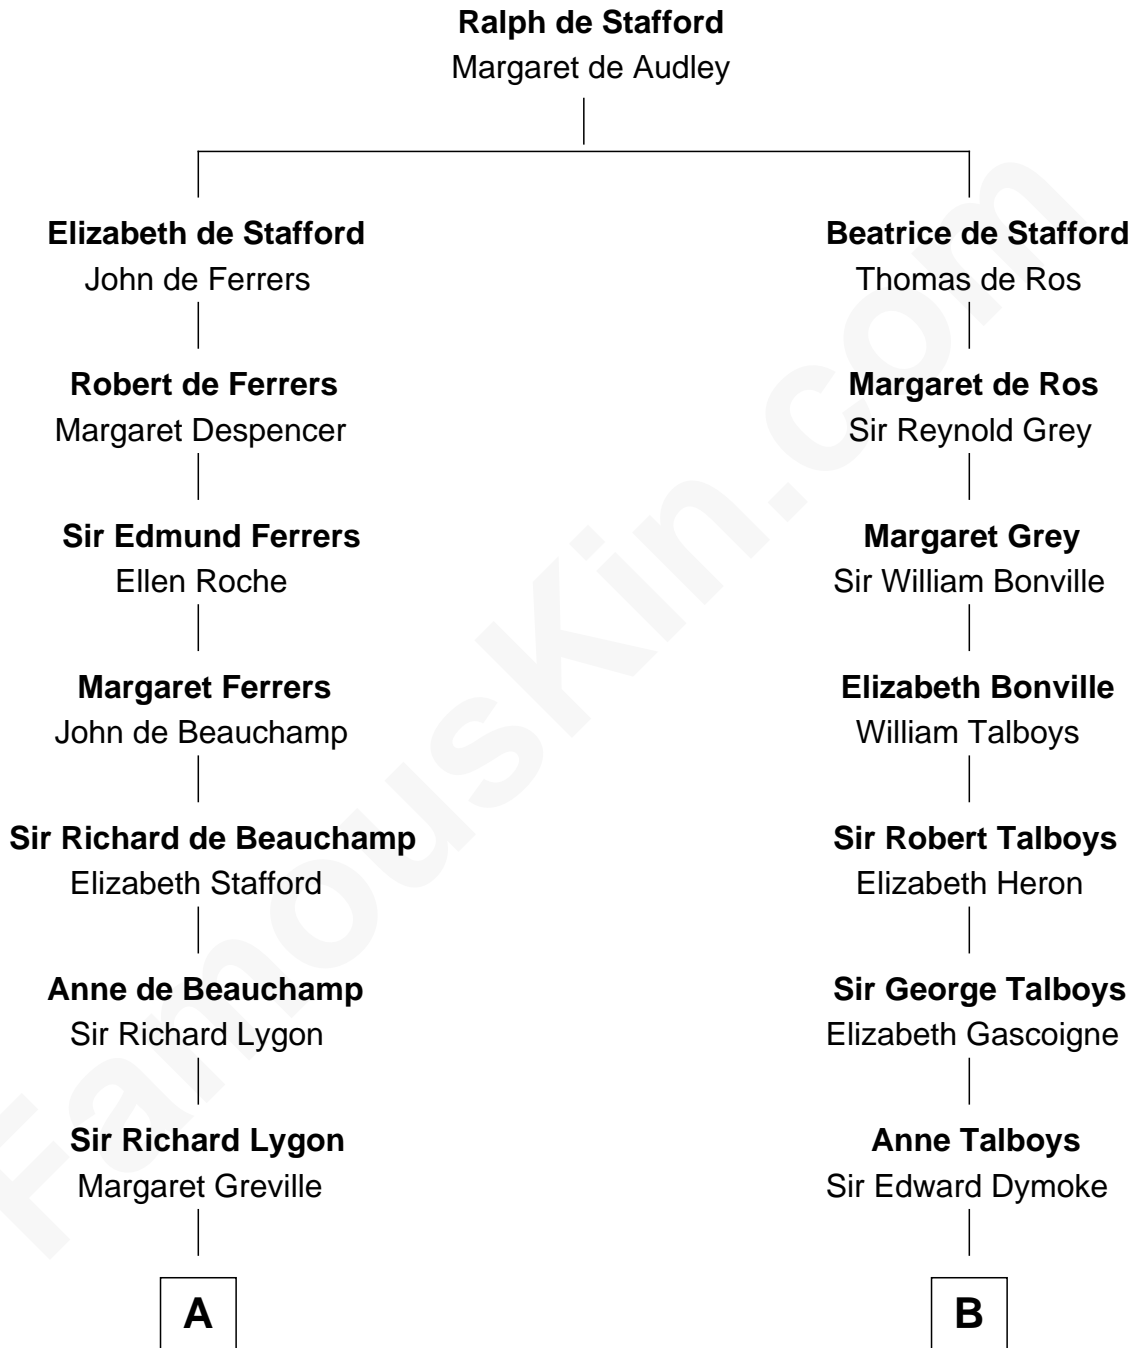

# FamousKin.com Relationship Chart of

**Adlai Stevenson II**

*31st Governor of Illinois*

13th cousin 7 times removed of

**Thomas Nelson**

*Signer of the Declaration of Independence*

**C**

—  
**Mary Peachy Frye**  
Rev. Lewis Warner Green

—  
**Letitia Green**  
Adlai Ewing Stevenson

—  
**Lewis Green Stevenson**  
Helen Louise Davis

—  
**Adlai Stevenson II**  
*31st Governor of Illinois*

FamousKin.com