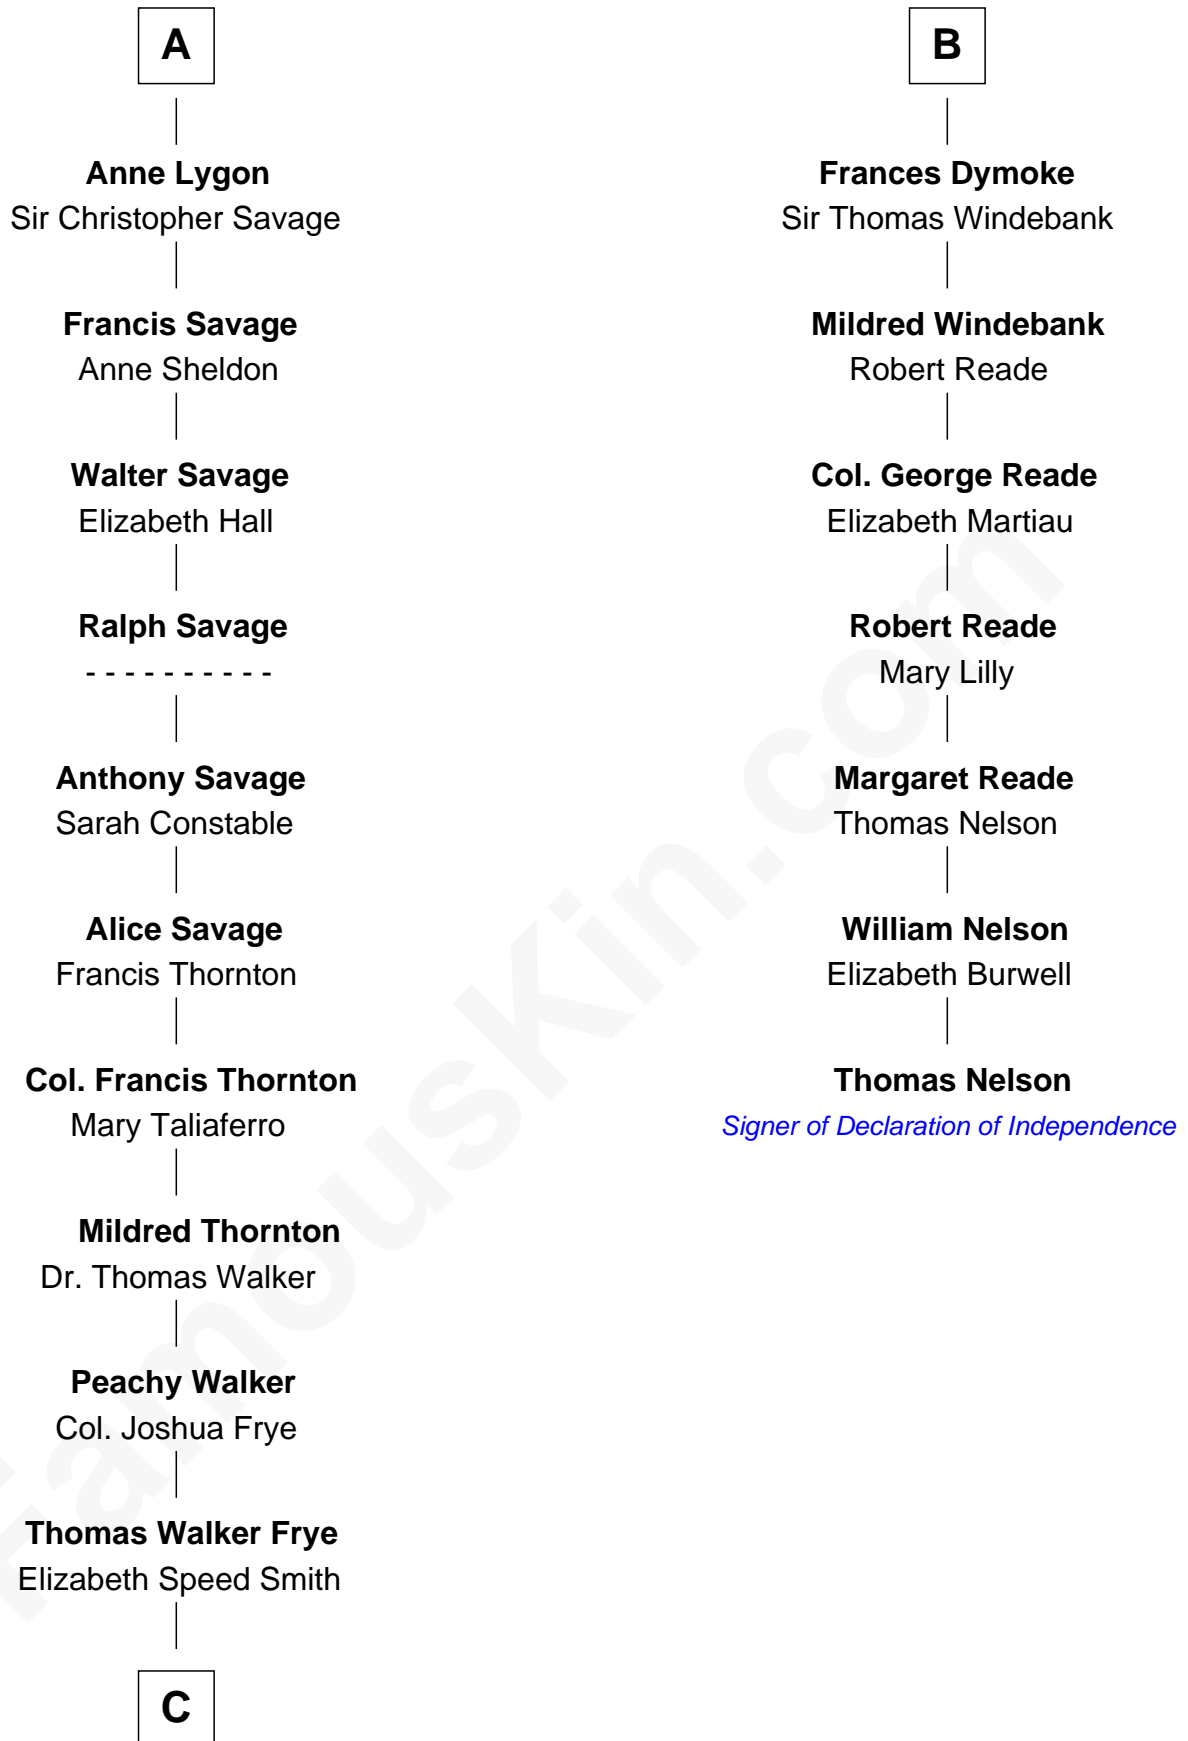

# FamousKin.com Relationship Chart of

**Adlai Stevenson II**

*31st Governor of Illinois*

13th cousin 7 times removed of

**Thomas Nelson**

*Signer of the Declaration of Independence*

**C**

—  
**Mary Peachy Frye**  
Rev. Lewis Warner Green

—  
**Letitia Green**  
Adlai Ewing Stevenson

—  
**Lewis Green Stevenson**  
Helen Louise Davis

—  
**Adlai Stevenson II**  
*31st Governor of Illinois*

FamousKin.com