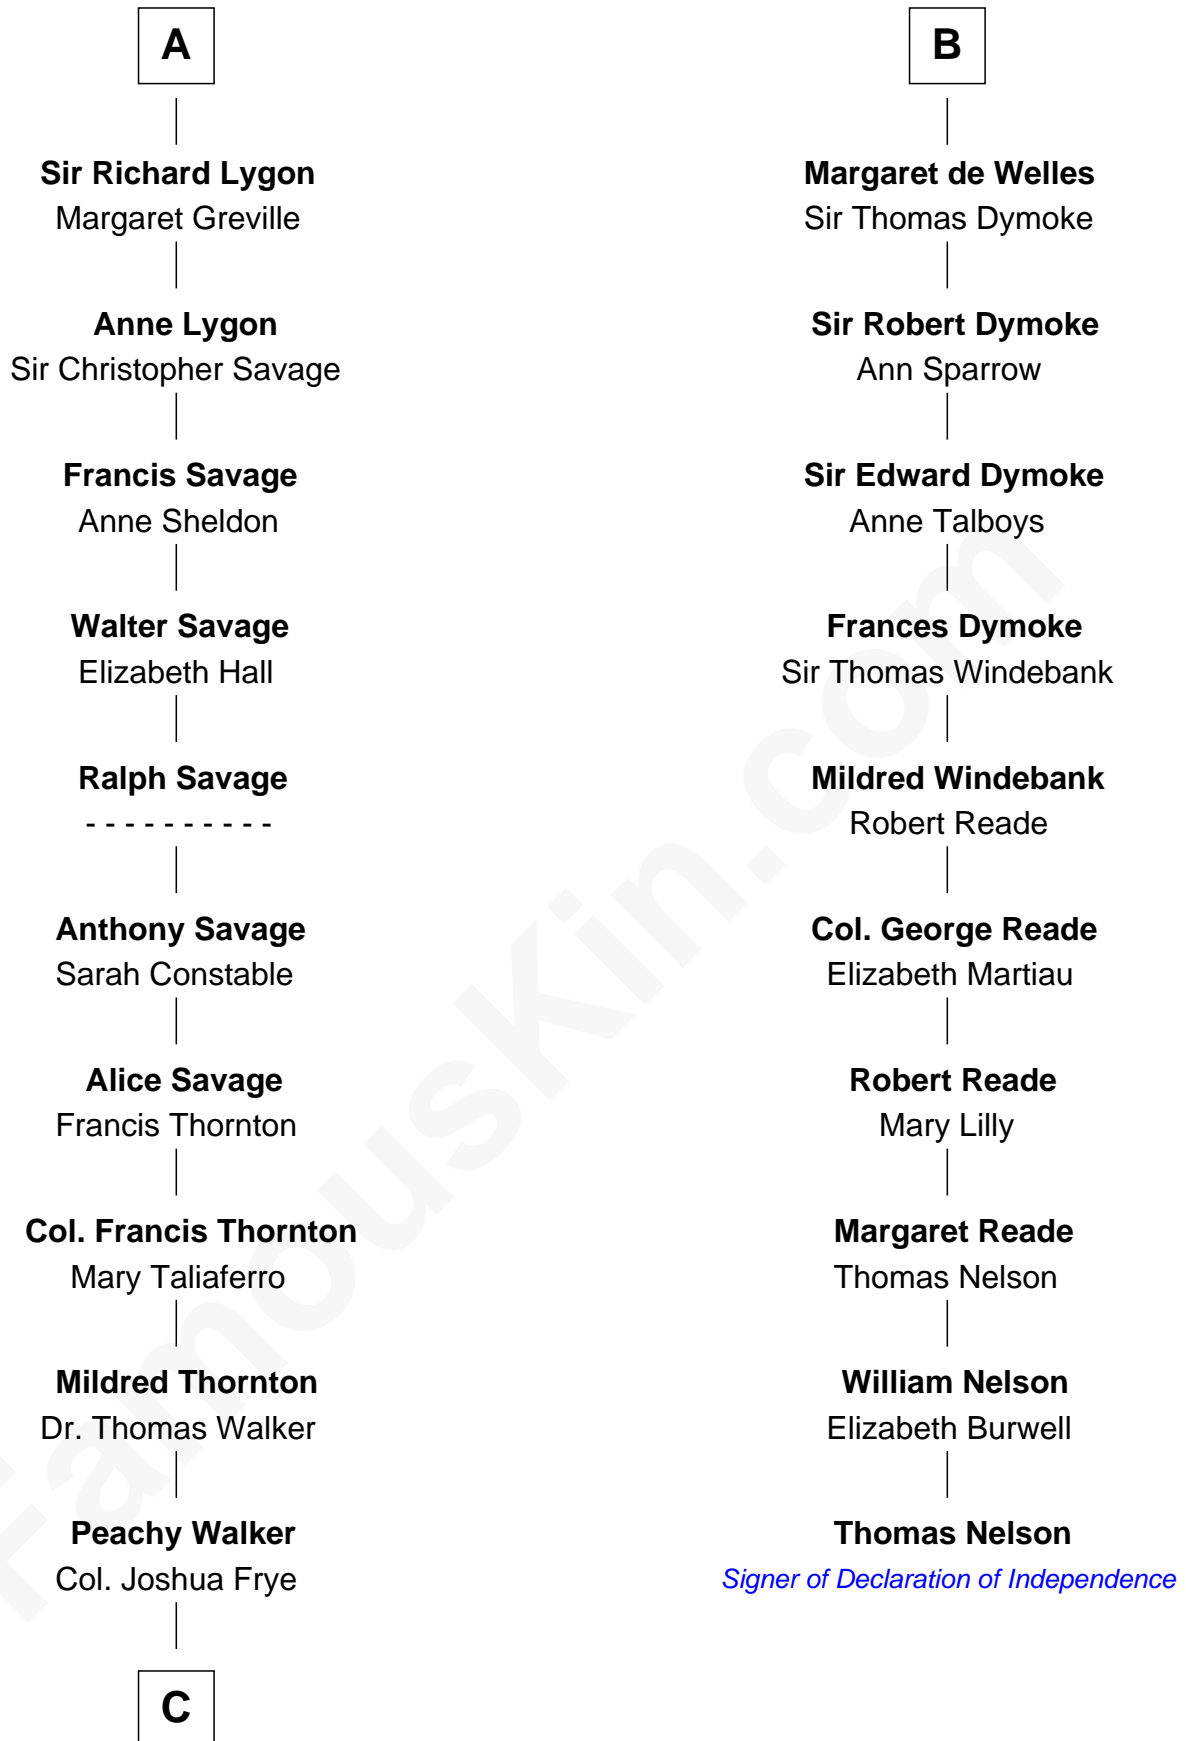

FamousKin.com Relationship Chart of

Adlai Stevenson II

31st Governor of Illinois

16th cousin 5 times removed of

Thomas Nelson

Signer of the Declaration of Independence

C

—
Thomas Walker Frye
Elizabeth Speed Smith

—
Mary Peachy Frye
Rev. Lewis Warner Green

—
Letitia Green
Adlai Ewing Stevenson

—
Lewis Green Stevenson
Helen Louise Davis

—
Adlai Stevenson II
31st Governor of Illinois

FamousKin.com