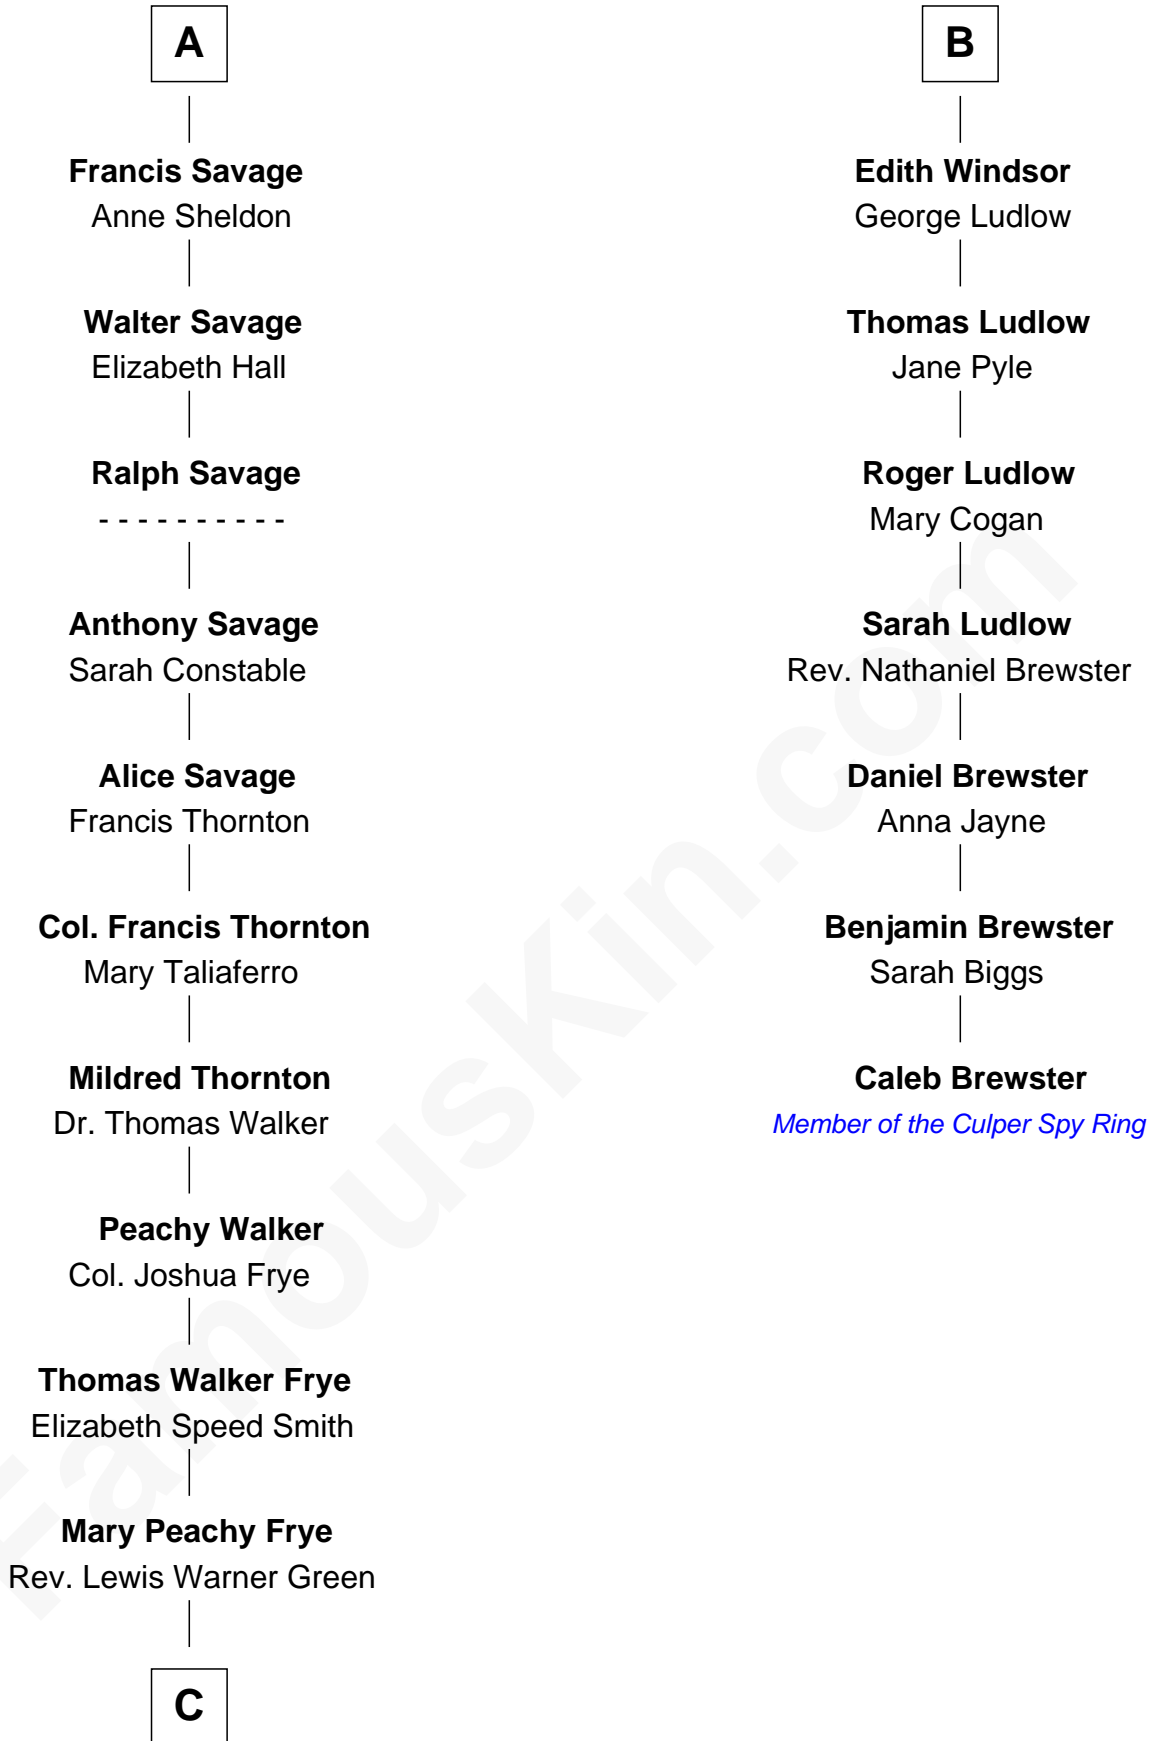

# FamousKin.com Relationship Chart of

**Adlai Stevenson II**

31st Governor of Illinois

13th cousin 6 times removed of

**Caleb Brewster**

Member of the Culper Spy Ring during the American Revolution

**Humphrey de Bohun**

Elizabeth Plantagenet

**Sir William de Bohun**  
Elizabeth de Badlesmere

**Elizabeth de Bohun**  
Sir Richard Fitzalan

**Elizabeth Fitzalan**  
Sir Robert Goushill

**Joan Goushill**  
Sir Thomas Stanley

**Katherine Stanley**  
Sir John Savage

**Sir Christopher Savage**  
Anne Stanley

**Sir Christopher Savage**  
Anne Lygon

**A**

**Margaret de Bohun**  
Sir Hugh de Courtnay

**Elizabeth de Courtnay**  
Sir Andrew Luttrell

**Sir Hugh Luttrell**  
Catherine de Beaumont

**Elizabeth Luttrell**  
John Stratton

**Elizabeth Stratton**  
John Andrews

**Elizabeth Andrews**  
Sir Thomas de Windsor

**Sir Andrews de Windsor**  
Elizabeth Blount

**B**

**C**

—  
**Letitia Green**

Adlai Ewing Stevenson