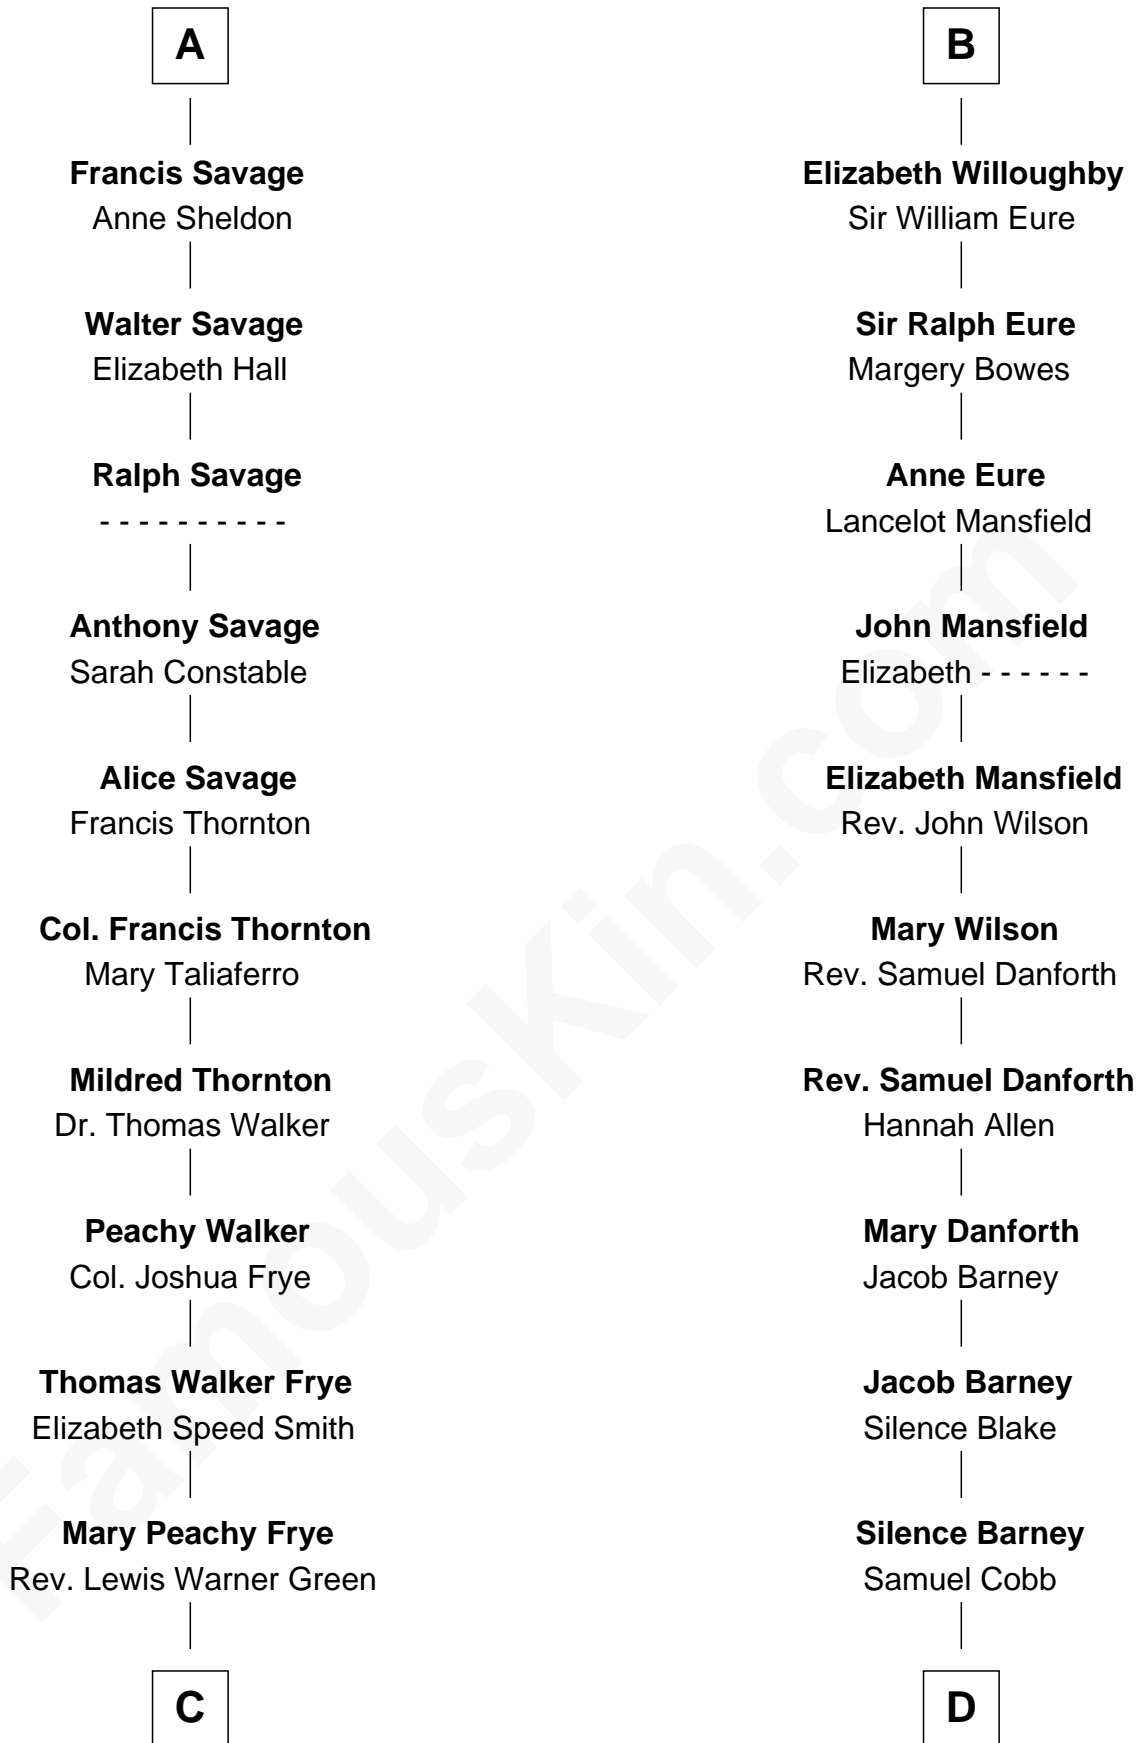

FamousKin.com Relationship Chart of

Adlai Stevenson II

31st Governor of Illinois

19th cousin 2 times removed of

Sandra Day O'Connor

First Female U.S. Supreme Court Justice

Henry Plantagenet

Maud de Chaworth

John de Mowbray

John de Mowbray

Elizabeth de Segrave

Eleanor de Mowbray

John de Welles

Eudo de Welles

Maud de Greystoke

Sir Lionel de Welles

Joan de Waterton

Cecily de Welles

Sir Robert Willoughby

Sir Christopher Willoughby

Margaret Jenney

B

C

Letitia Green
Adlai Ewing Stevenson

Lewis Green Stevenson
Helen Louise Davis

Adlai Stevenson II
31st Governor of Illinois

D

Lettice Carlyle Cobb
Luke Day

Hollis Day
Eliza L. Flanders

Henry Clay Day
Alice Edith Hilton

Henry R. Day
Ada Mae Wilkey