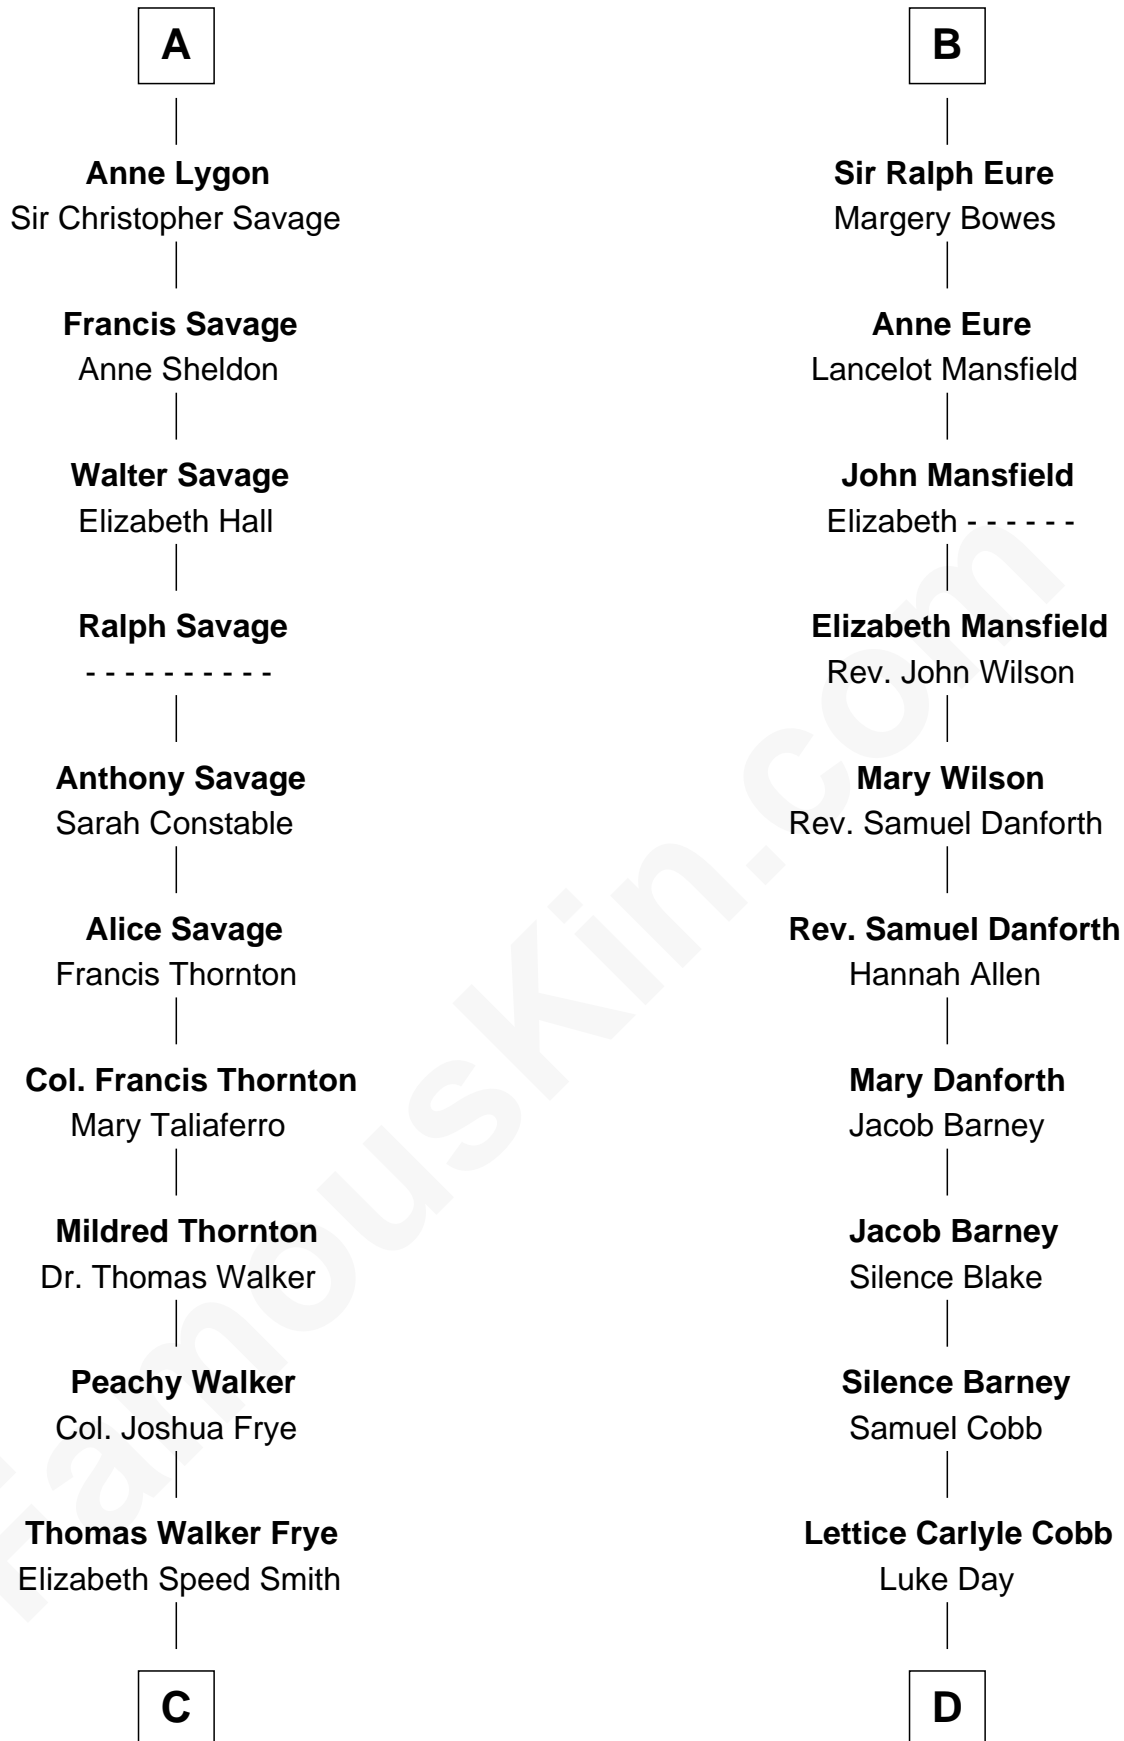

# FamousKin.com Relationship Chart of

**Adlai Stevenson II**  
31st Governor of Illinois

20th cousin of

**Sandra Day O'Connor**  
First Female U.S. Supreme Court Justice

**C**

**Mary Peachy Frye**  
Rev. Lewis Warner Green

**Letitia Green**  
Adlai Ewing Stevenson

**Lewis Green Stevenson**  
Helen Louise Davis

**Adlai Stevenson II**  
*31st Governor of Illinois*

**D**

**Hollis Day**  
Eliza L. Flanders

**Henry Clay Day**  
Alice Edith Hilton

**Henry R. Day**  
Ada Mae Wilkey

**Sandra Day O'Connor**  
*U.S. Supreme Court Justice*