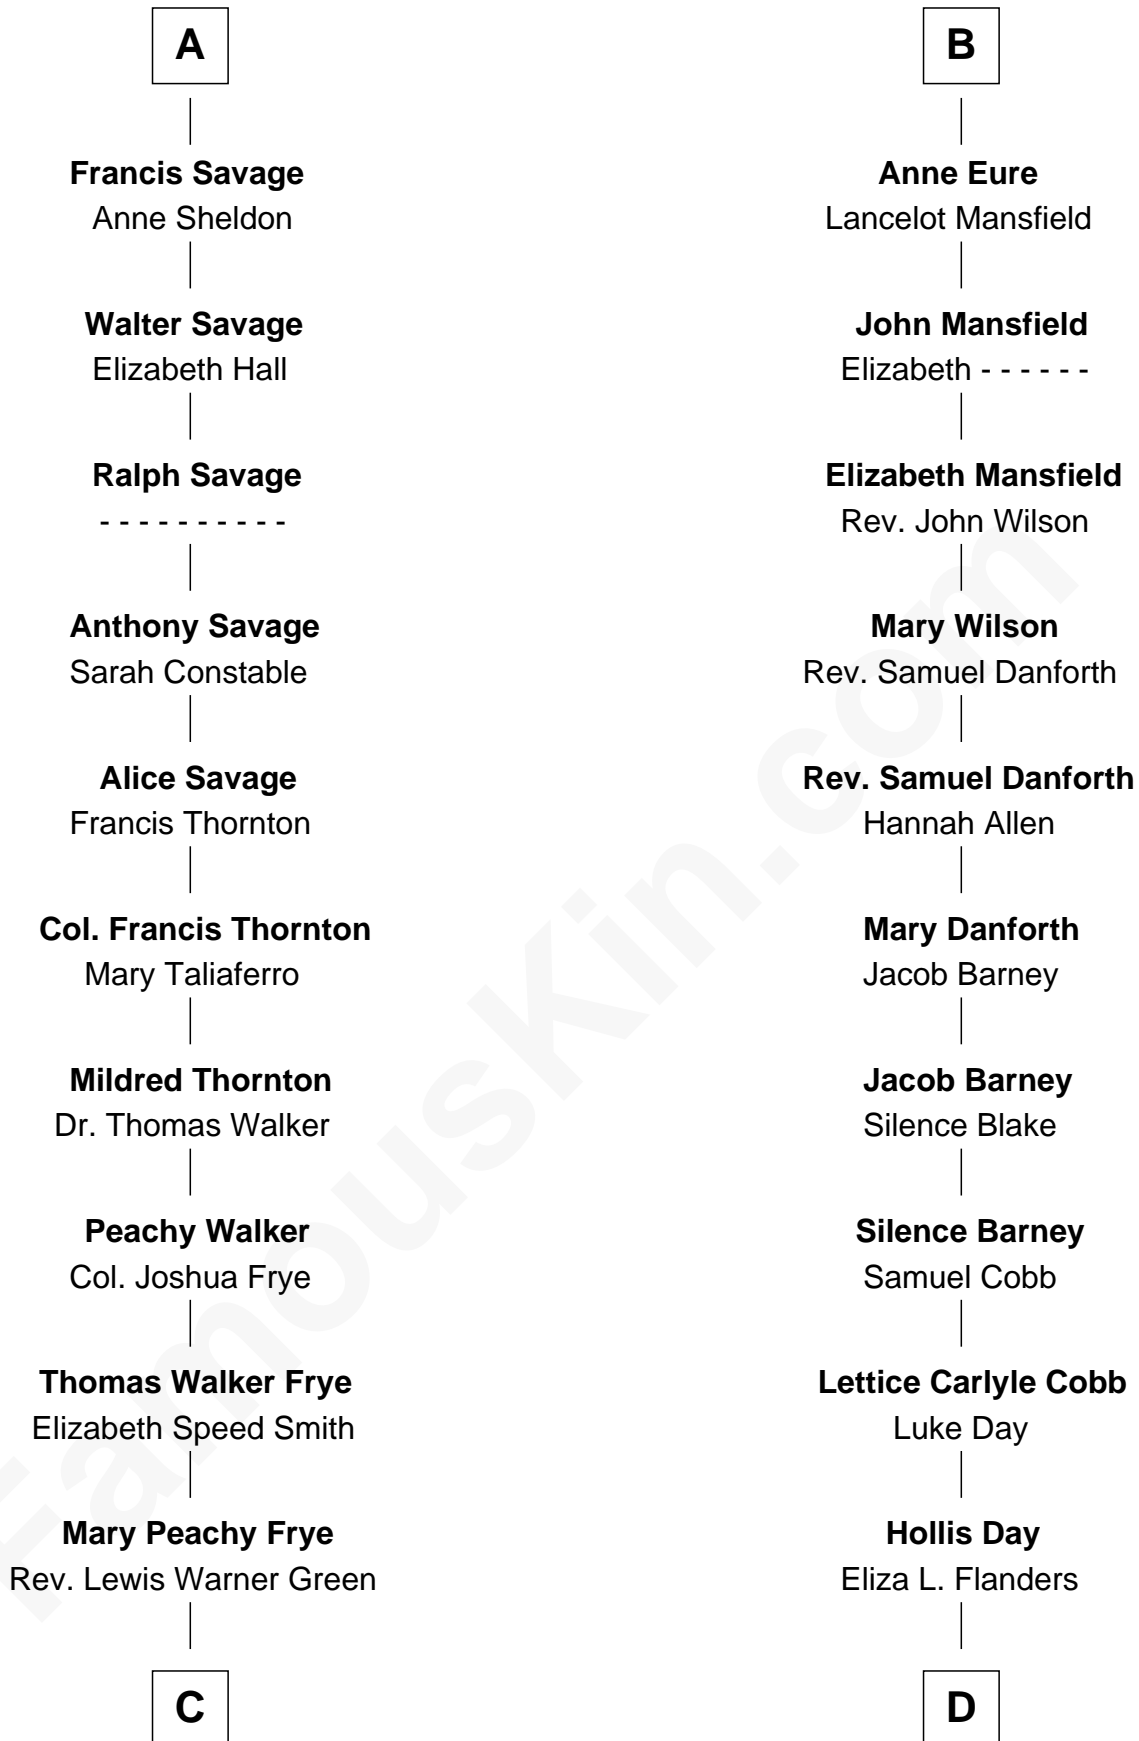

FamousKin.com Relationship Chart of

Adlai Stevenson II
31st Governor of Illinois

19th cousin of

Sandra Day O'Connor
First Female U.S. Supreme Court Justice

Edmund Fitzalan
Alice de Warenne

Richard Fitzalan
Eleanor Plantagenet

Sir Richard Fitzalan
Elizabeth de Bohun

Elizabeth Fitzalan
Sir Robert Goushill

Joan Goushill
Sir Thomas Stanley

Katherine Stanley
Sir John Savage

Sir Christopher Savage
Anne Stanley

Sir Christopher Savage
Anne Lygon

A

Aline Fitzalan
Sir Roger le Strange

Lucy le Strange
Sir William Willoughby

Margery Willoughby
Sir William FitzHugh

Maud FitzHugh
Sir William Bowes

Sir Ralph Bowes
Margery Conyers

Sir Ralph Bowes
Elizabeth Clifford

Margery Bowes
Sir Ralph Eure

B

C

Letitia Green
Adlai Ewing Stevenson

Lewis Green Stevenson
Helen Louise Davis

Adlai Stevenson II
31st Governor of Illinois

D

Henry Clay Day
Alice Edith Hilton