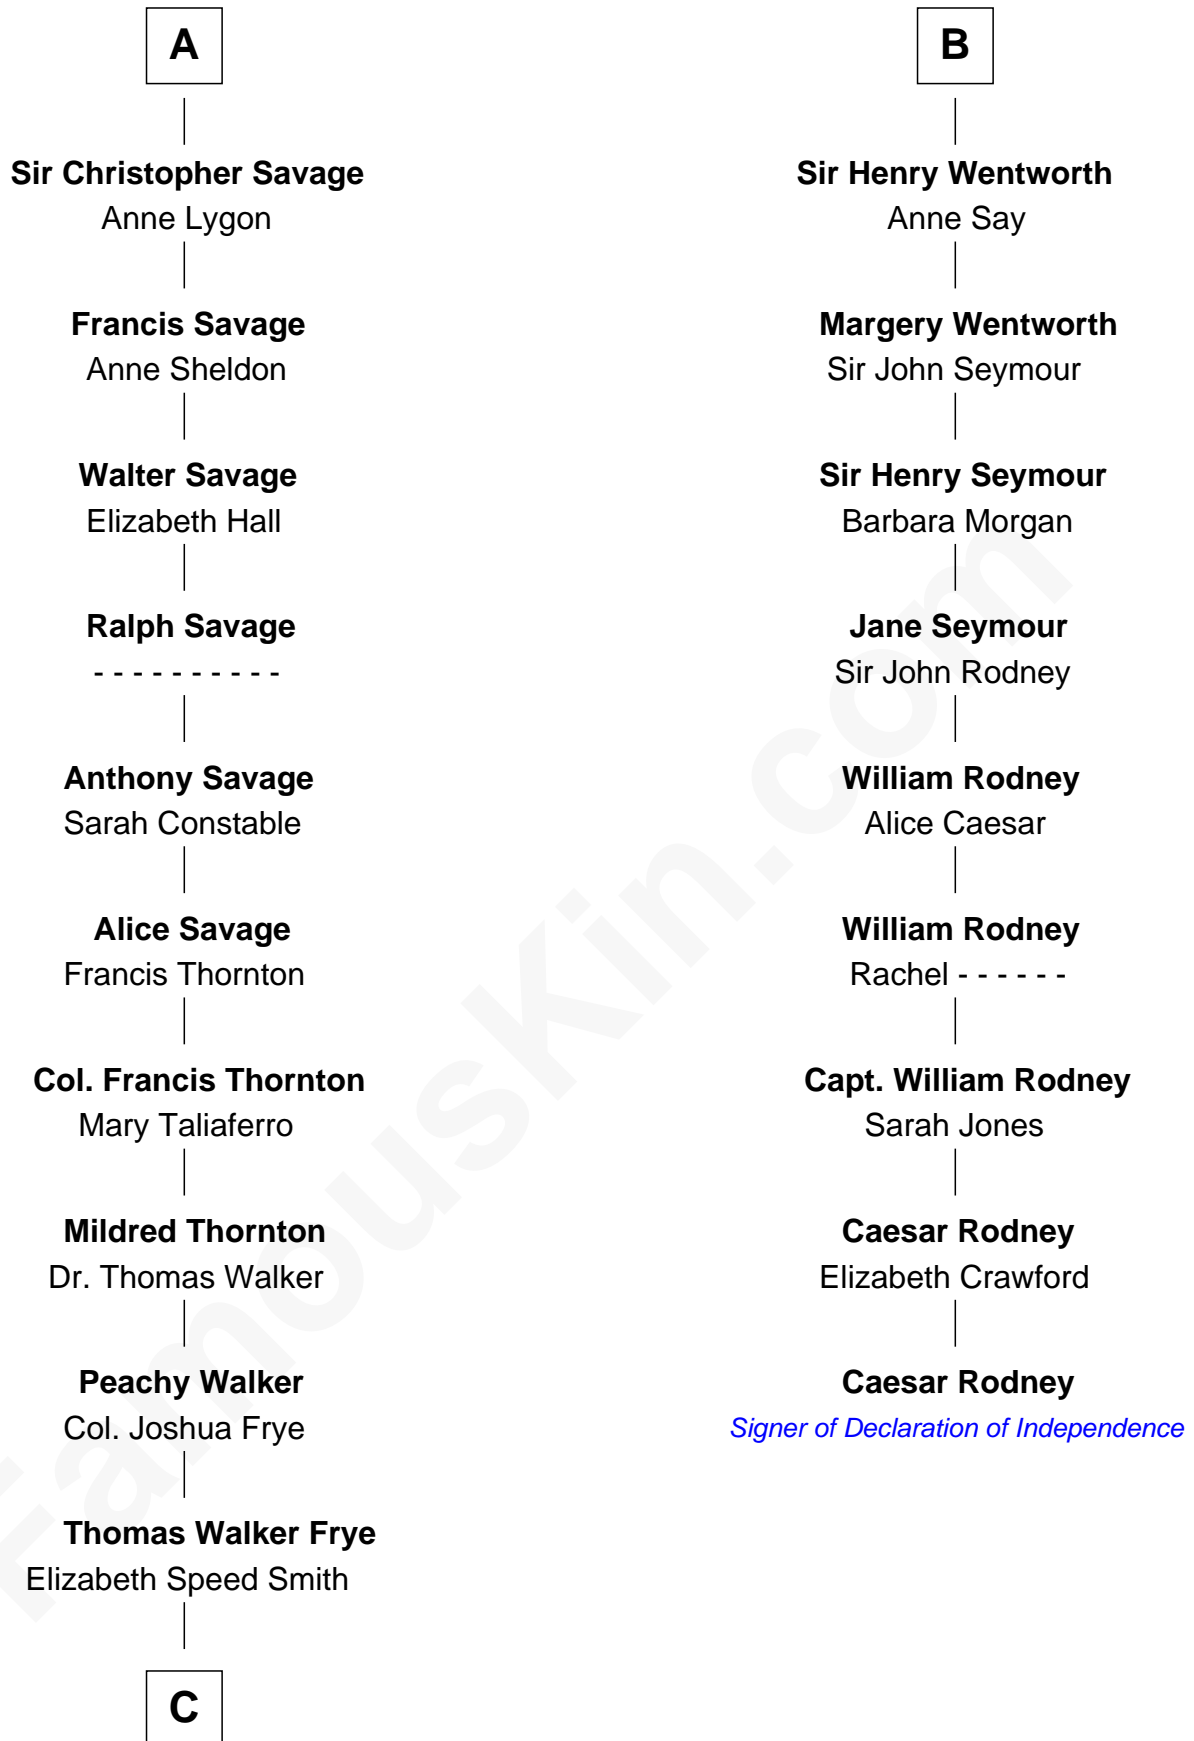

FamousKin.com Relationship Chart of

Adlai Stevenson II

31st Governor of Illinois

15th cousin 5 times removed of

Caesar Rodney

Signer of the Declaration of Independence

C

—
Mary Peachy Frye
Rev. Lewis Warner Green

—
Letitia Green
Adlai Ewing Stevenson

—
Lewis Green Stevenson
Helen Louise Davis

—
Adlai Stevenson II
31st Governor of Illinois

FamousKin.com