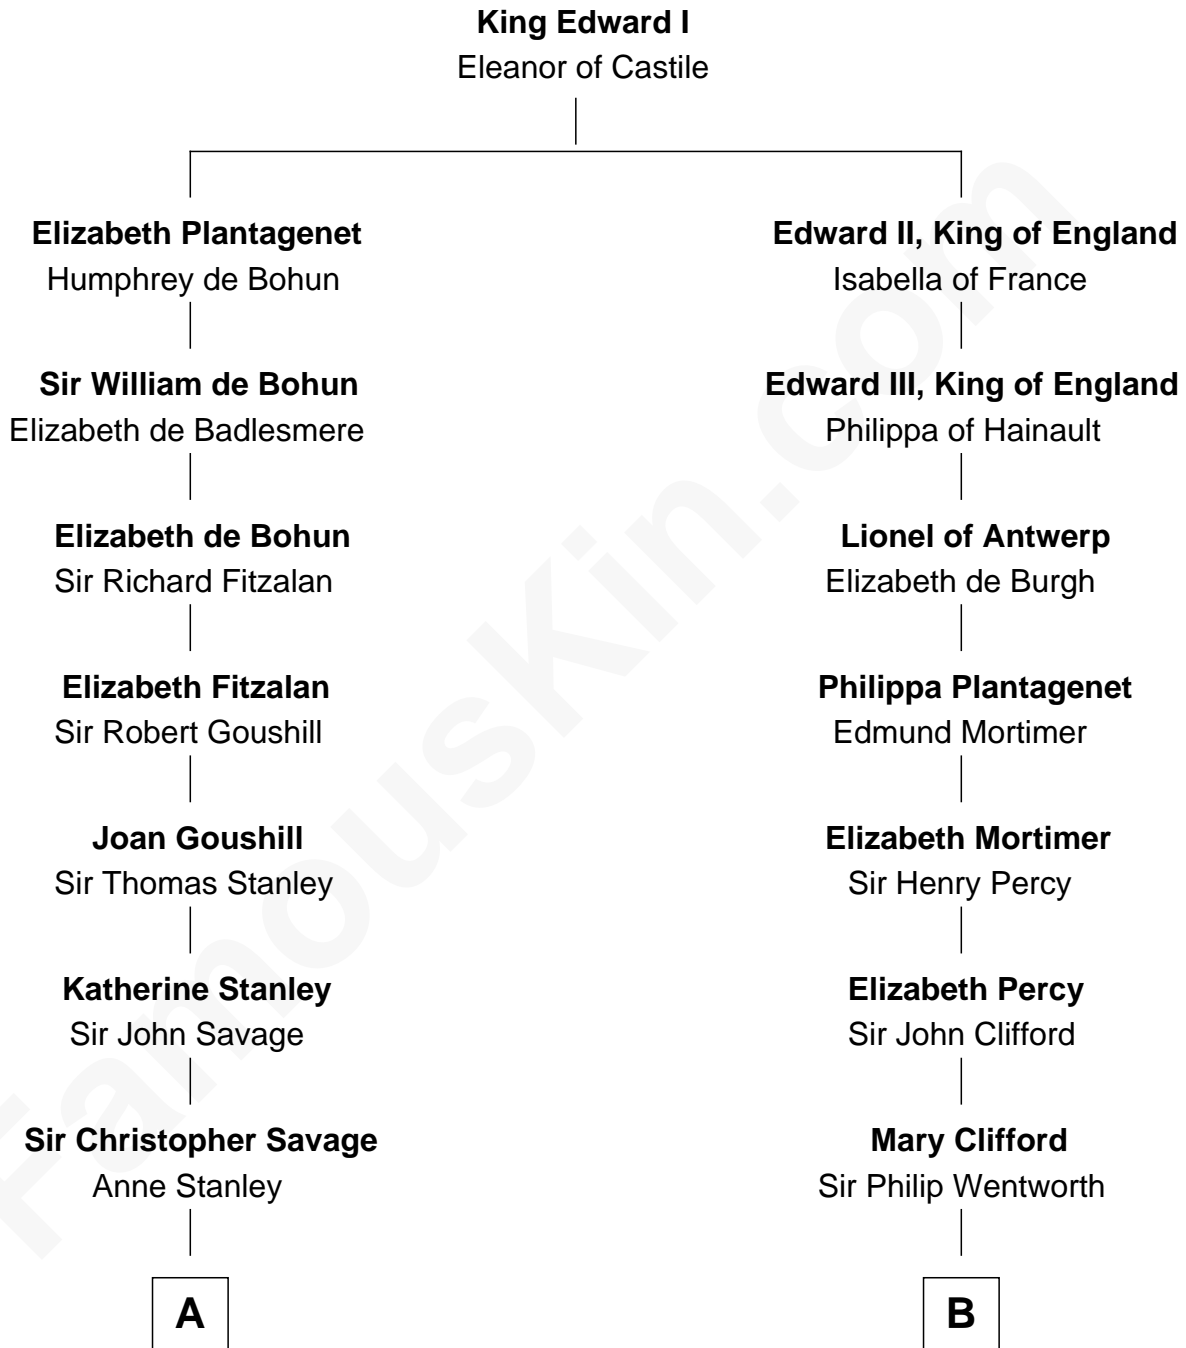

FamousKin.com Relationship Chart of

Adlai Stevenson II

31st Governor of Illinois

15th cousin 5 times removed of

Caesar Rodney

Signer of the Declaration of Independence

C

—
Mary Peachy Frye
Rev. Lewis Warner Green

—
Letitia Green
Adlai Ewing Stevenson

—
Lewis Green Stevenson
Helen Louise Davis

—
Adlai Stevenson II
31st Governor of Illinois

FamousKin.com