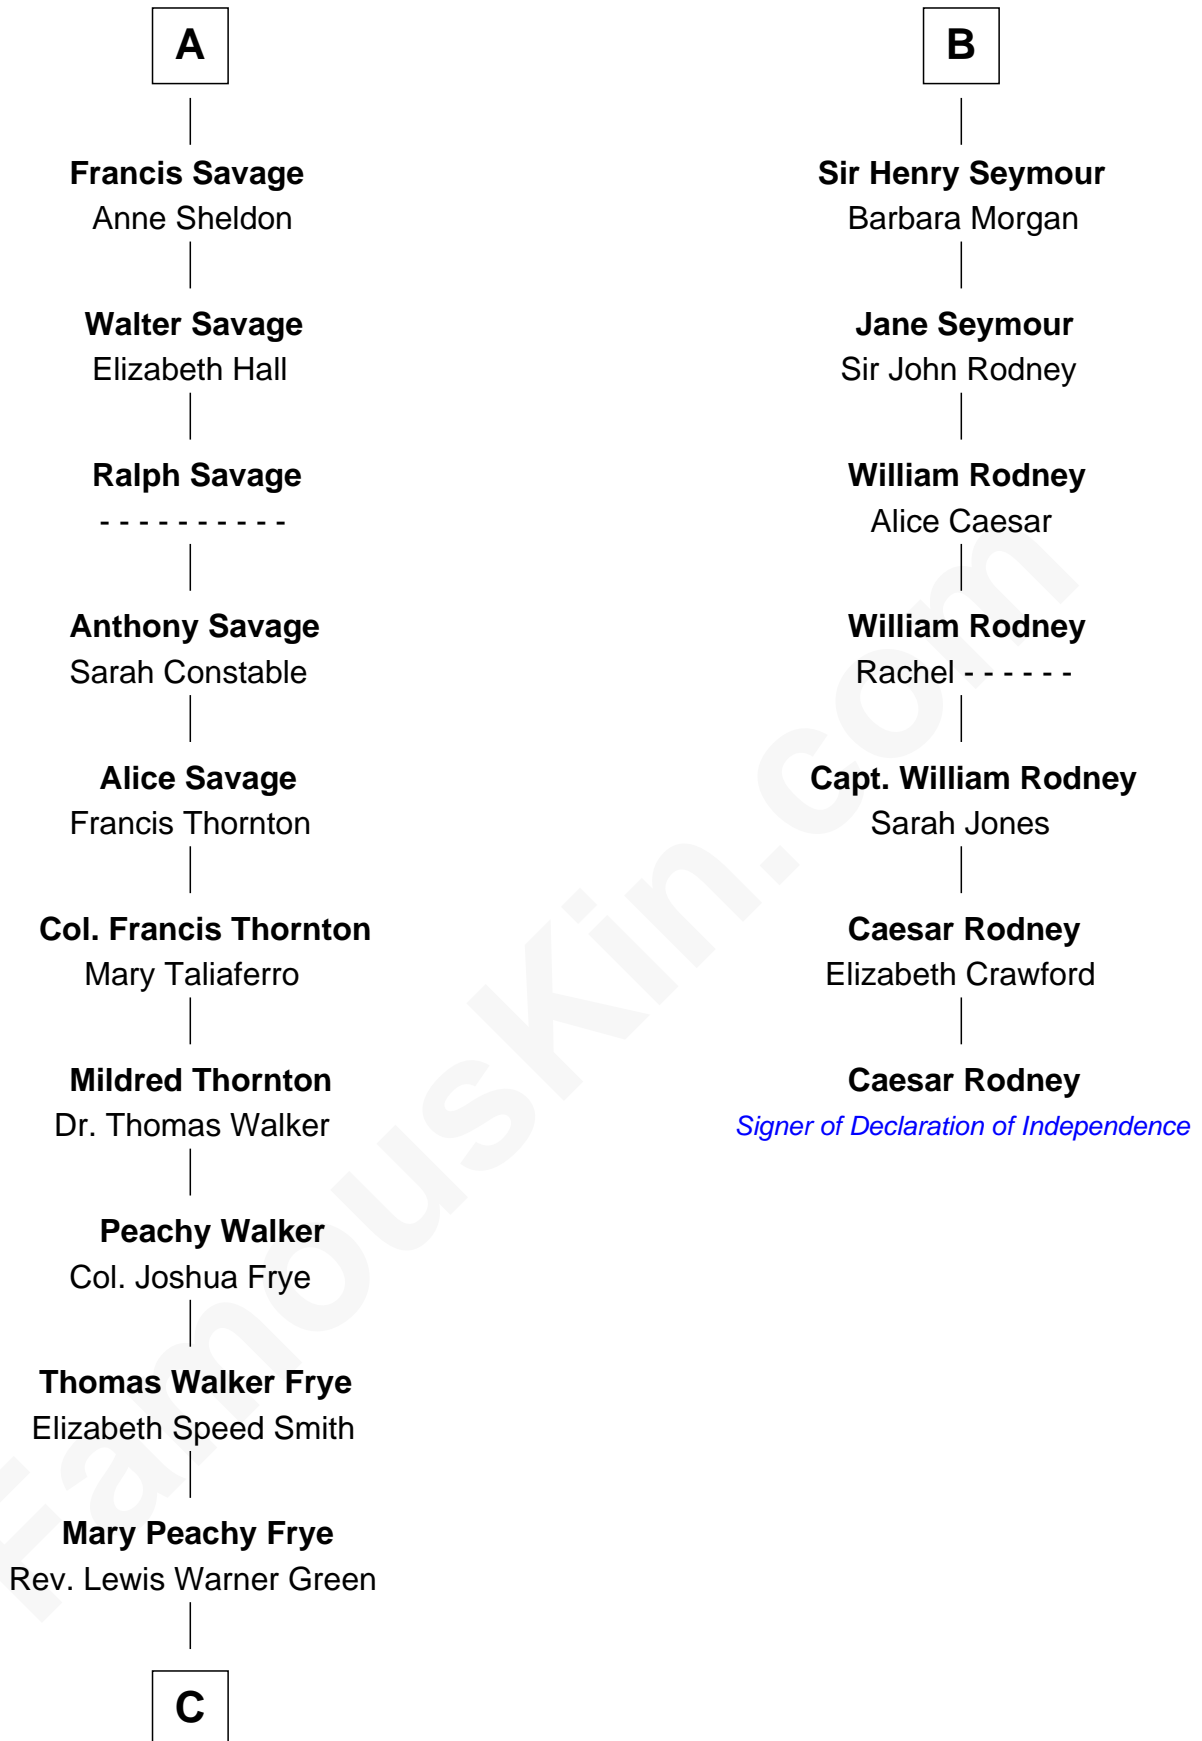

FamousKin.com Relationship Chart of

Adlai Stevenson II

31st Governor of Illinois

13th cousin 6 times removed of

Caesar Rodney

Signer of the Declaration of Independence

Henry Plantagenet

Maud de Chaworth

Sir Philip Wentworth

Sir Henry Wentworth

Anne Say

Margery Wentworth

Sir John Seymour

B

C

—
Letitia Green