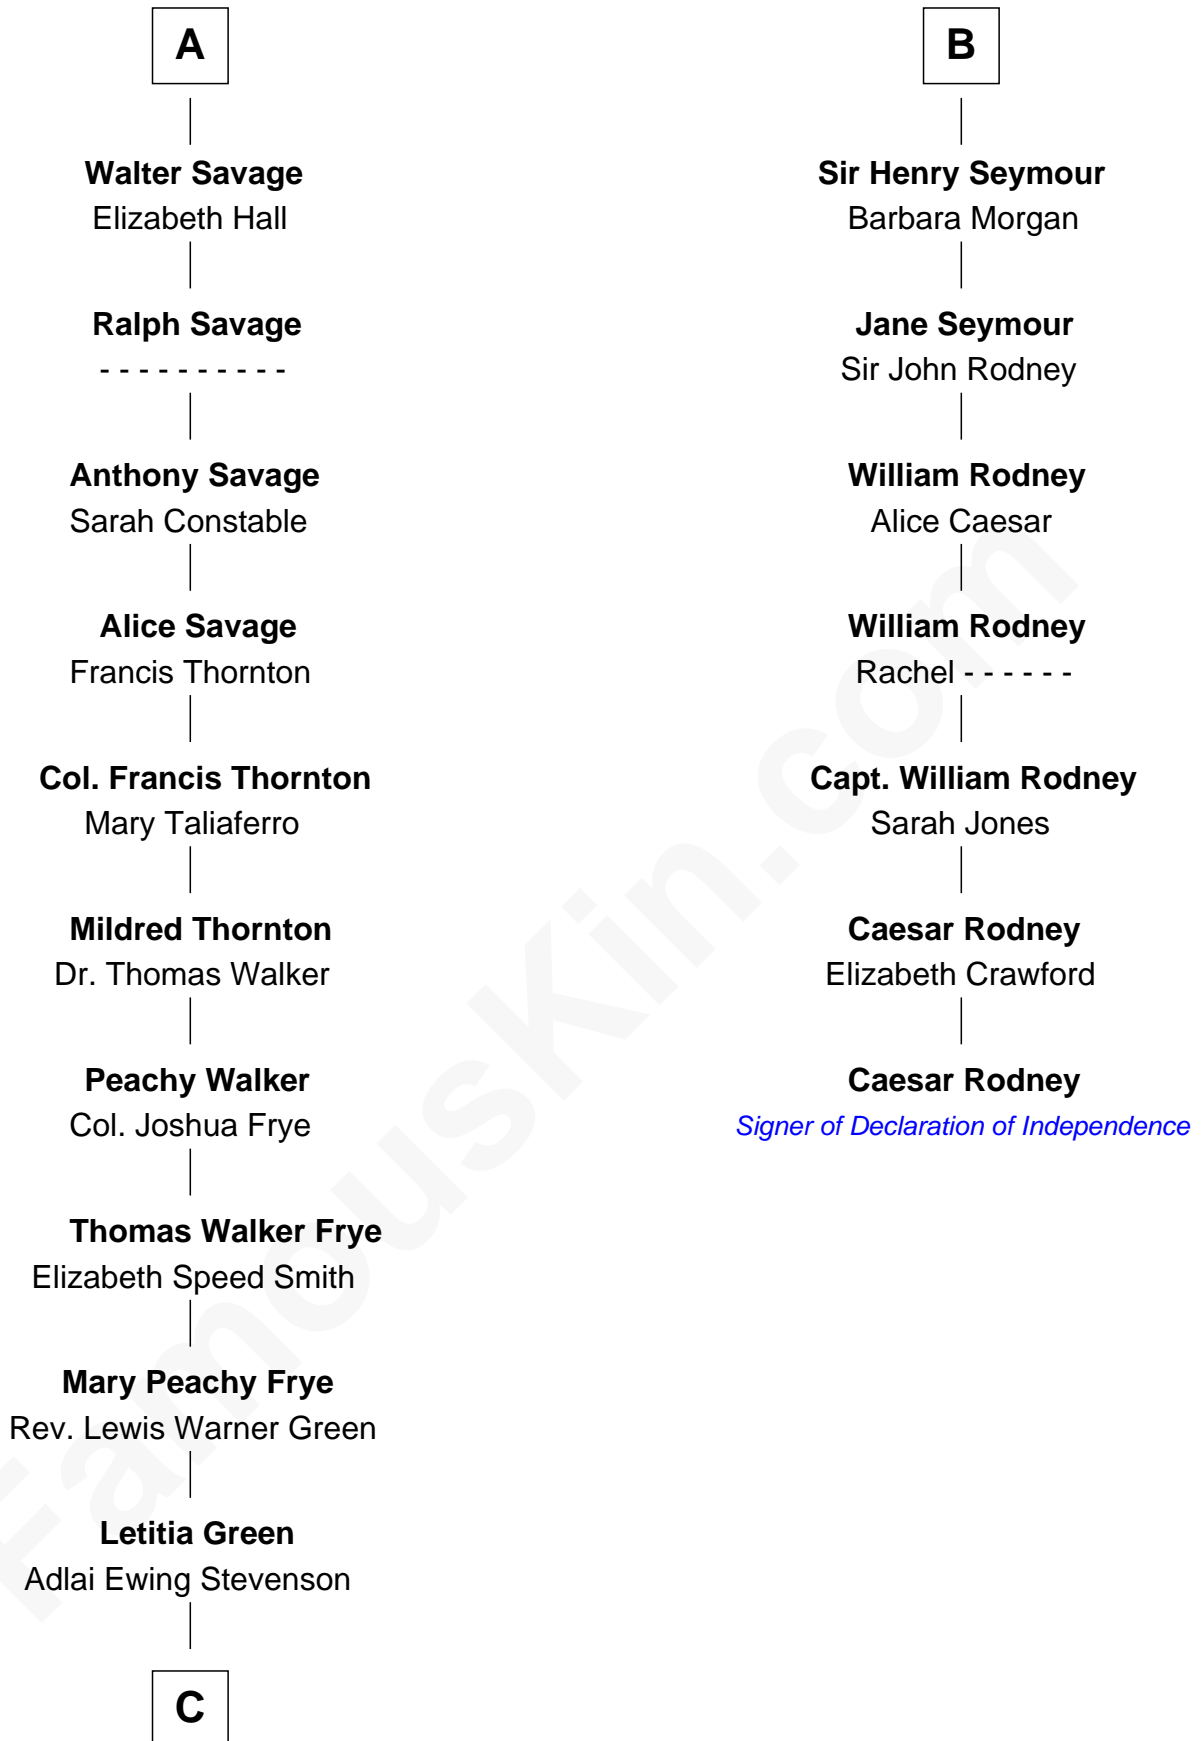

FamousKin.com Relationship Chart of

Adlai Stevenson II

31st Governor of Illinois

13th cousin 5 times removed of

Caesar Rodney

Signer of the Declaration of Independence

C

—
Lewis Green Stevenson

Helen Louise Davis

—
Adlai Stevenson II

31st Governor of Illinois

FamousKin.com