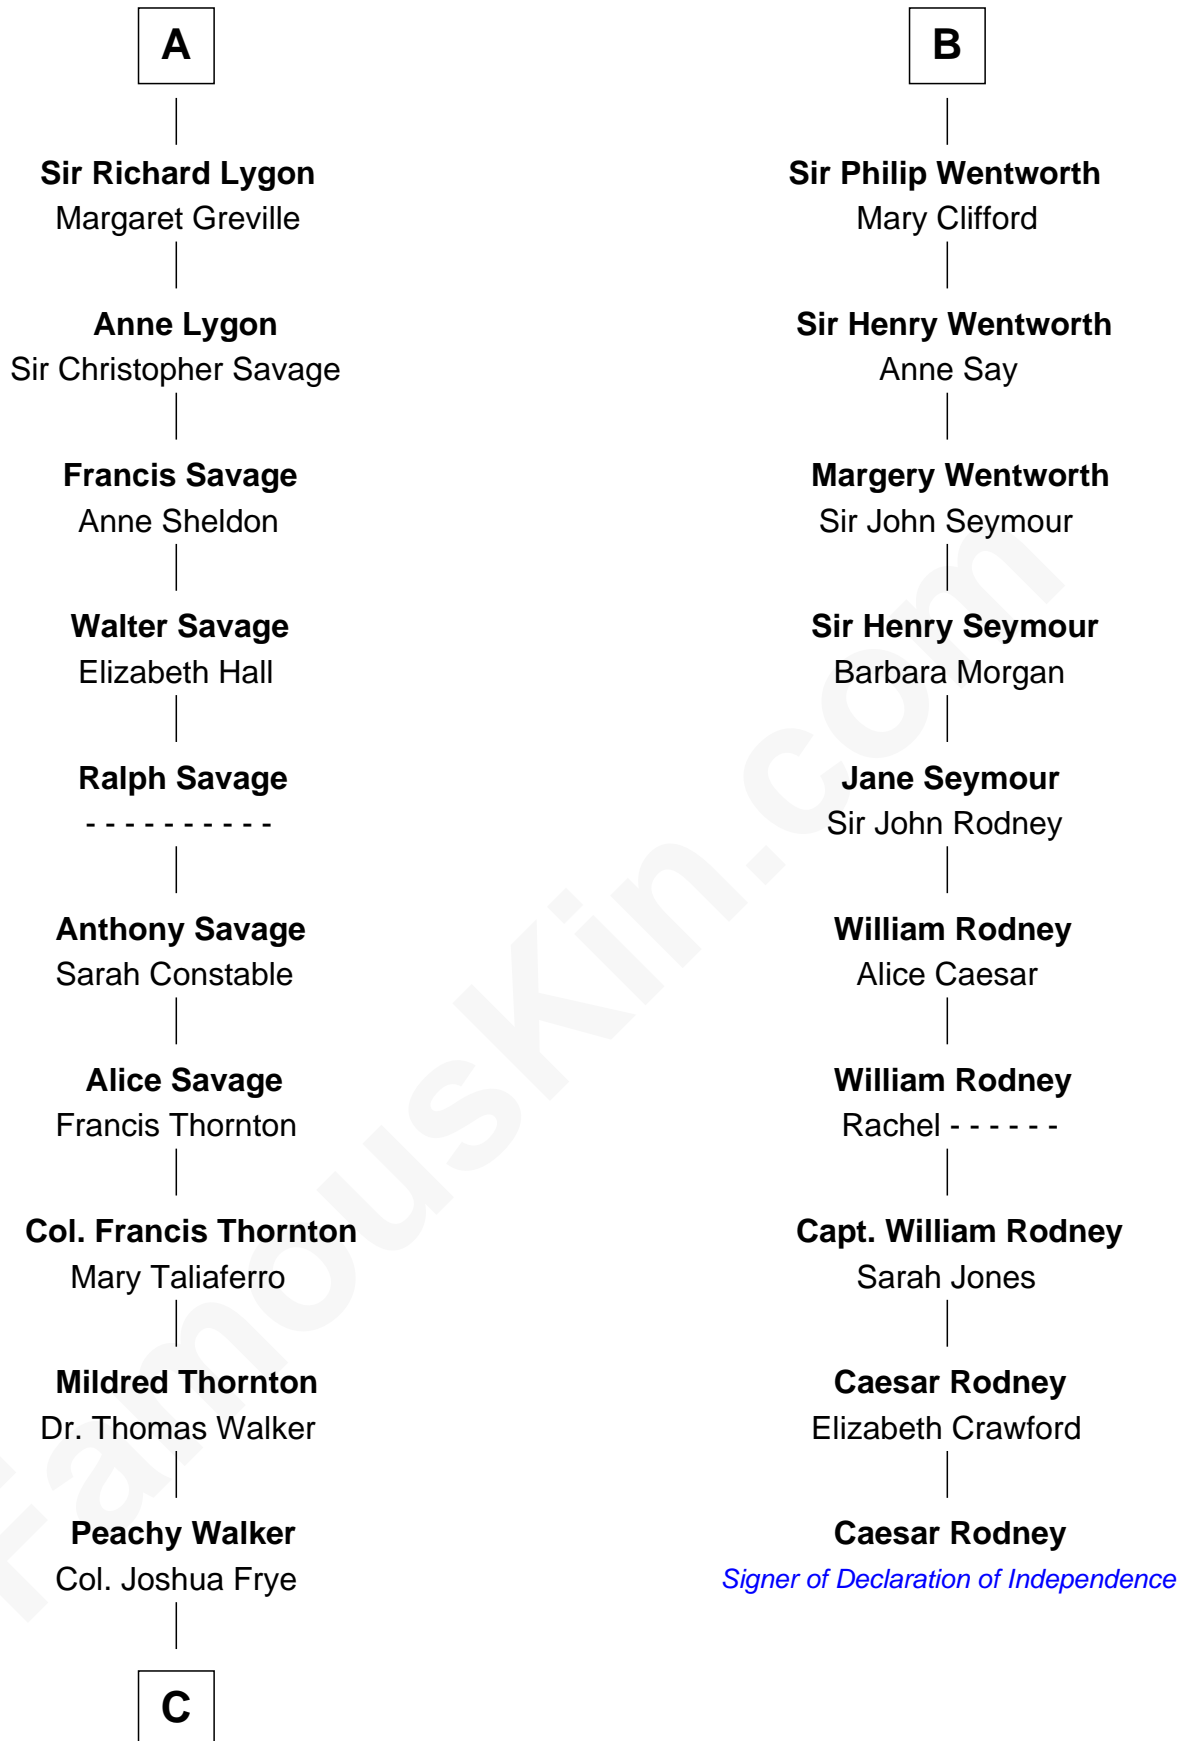

FamousKin.com Relationship Chart of

Adlai Stevenson II

31st Governor of Illinois

16th cousin 5 times removed of

Caesar Rodney

Signer of the Declaration of Independence

C

—
Thomas Walker Frye
Elizabeth Speed Smith

—
Mary Peachy Frye
Rev. Lewis Warner Green

—
Letitia Green
Adlai Ewing Stevenson

—
Lewis Green Stevenson
Helen Louise Davis

—
Adlai Stevenson II
31st Governor of Illinois

FamousKin.com