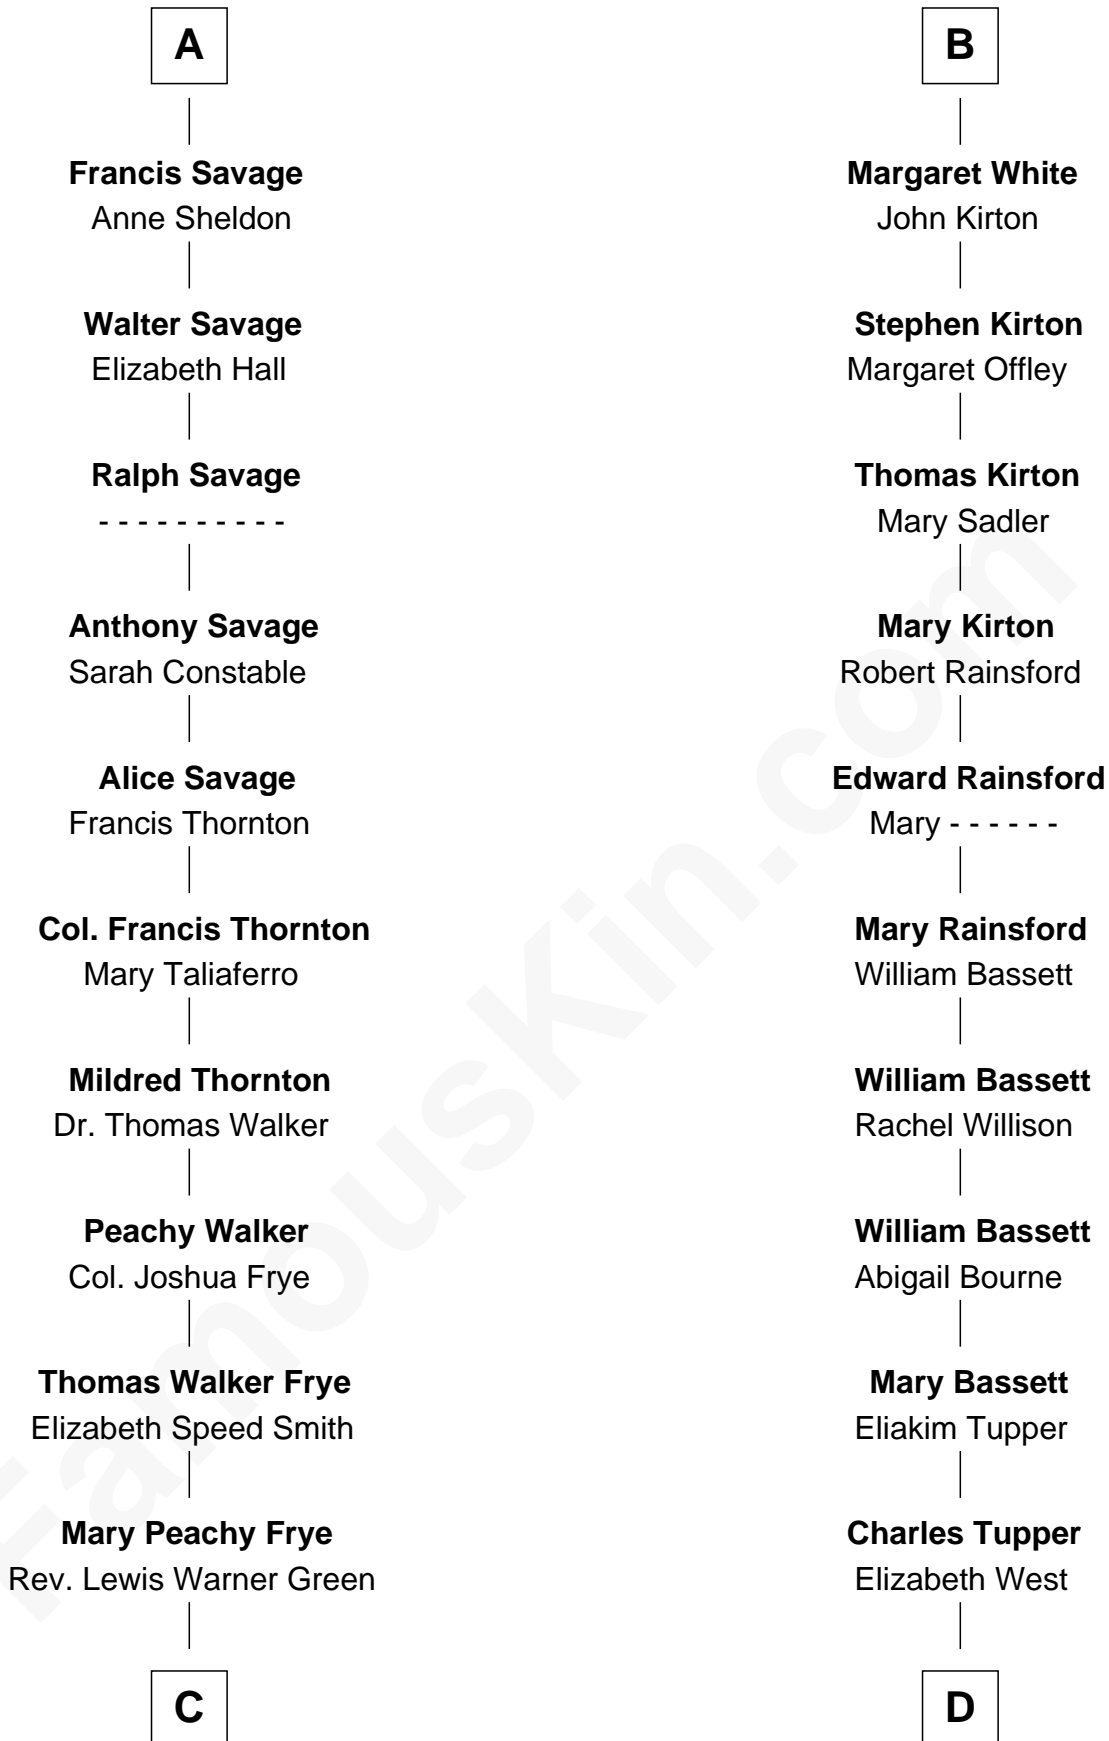

FamousKin.com Relationship Chart of

Adlai Stevenson II

31st Governor of Illinois

18th cousin 1 time removed of

Sir Charles Tupper

6th Prime Minister of Canada

Bartholomew de Badlesmere

Margaret de Clare

Sir Robert Hungerford

Eleanor Hungerford

Sir John White

Robert White

Margaret Gainsford

B

C

Letitia Green
Adlai Ewing Stevenson

Lewis Green Stevenson
Helen Louise Davis

Adlai Stevenson II
31st Governor of Illinois

D

Rev. Charles Tupper
Miriam Lockhart

Sir Charles Tupper
6th Prime Minister of Canada

FamousKin.com