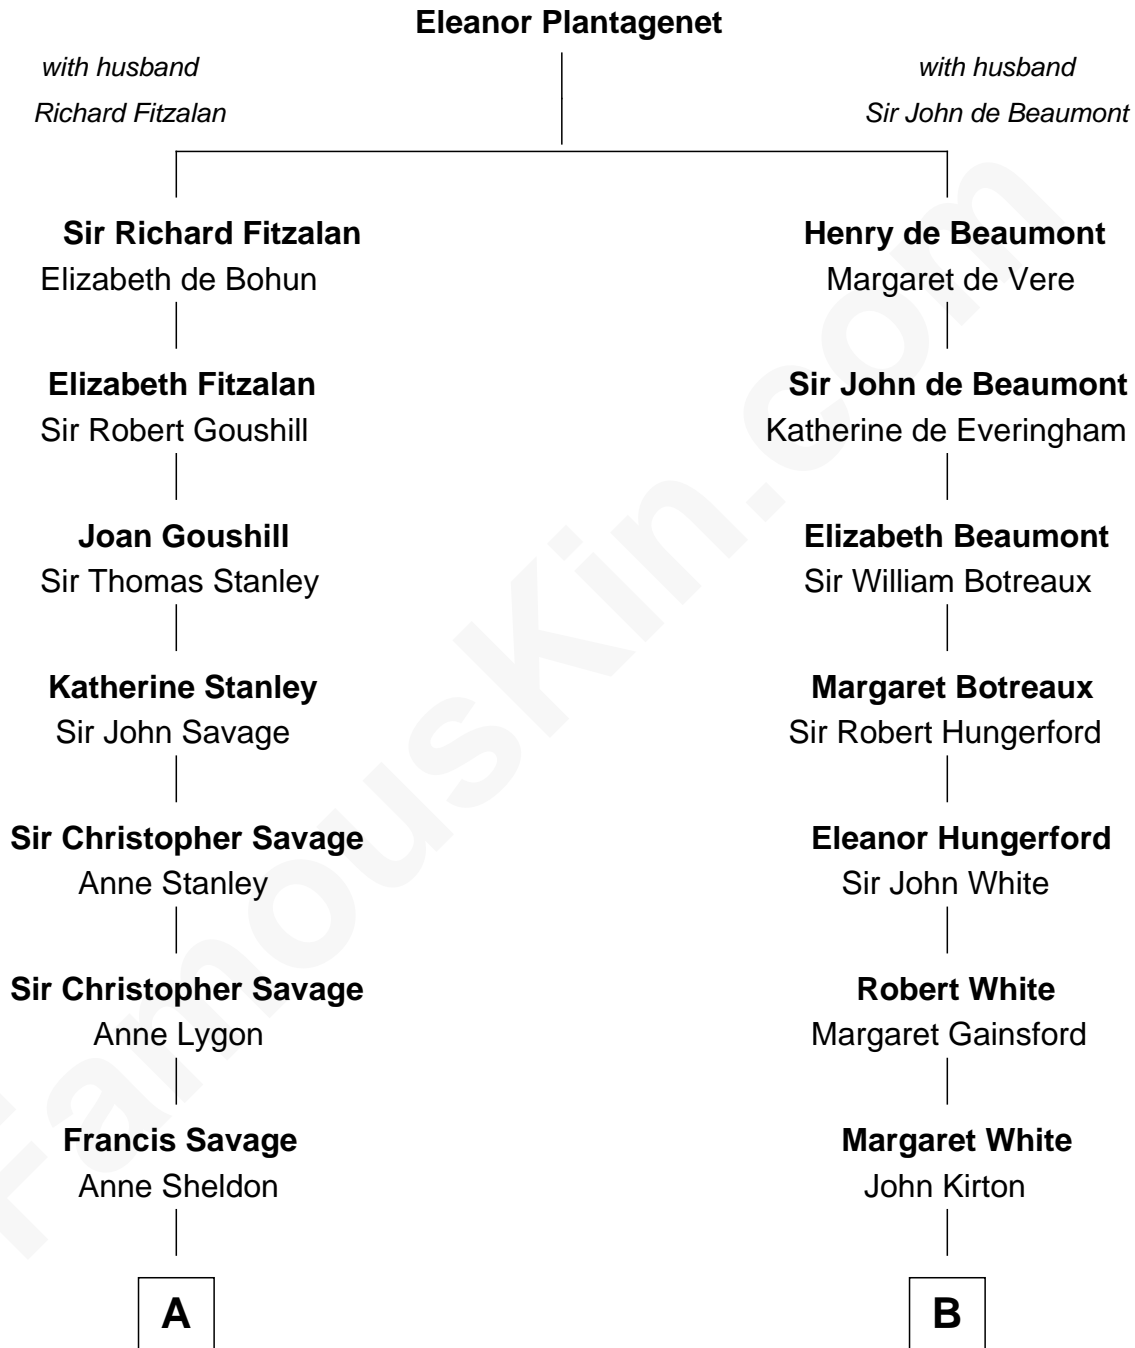

FamousKin.com Relationship Chart of

Adlai Stevenson II

31st Governor of Illinois

17th cousin 1 time removed of

Sir Charles Tupper

6th Prime Minister of Canada

C

—
Lewis Green Stevenson

Helen Louise Davis

—
Adlai Stevenson II

31st Governor of Illinois

FamousKin.com