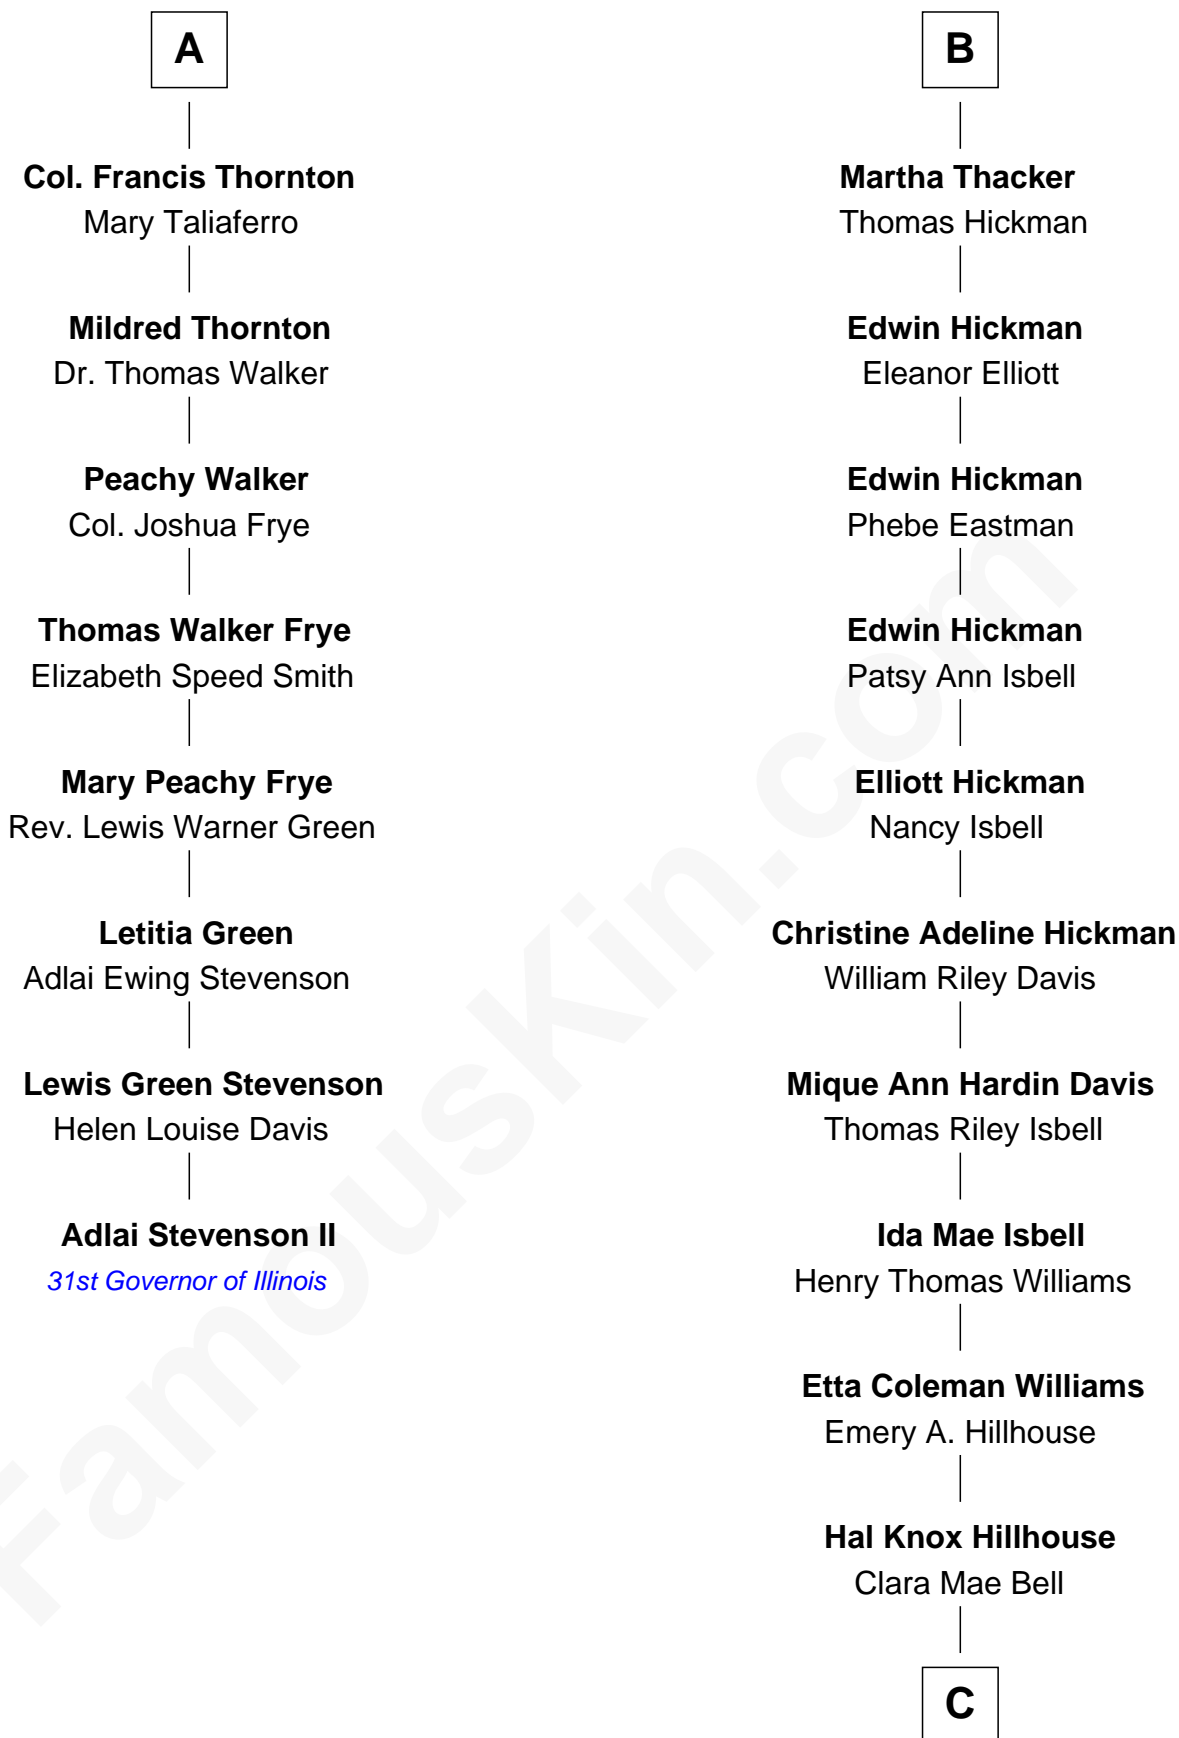

FamousKin.com Relationship Chart of

Adlai Stevenson II

31st Governor of Illinois

14th cousin 4 times removed of

Brad Pitt

Movie Actor

Sir John Savage

Katherine Stanley

Ralph Savage

Anthony Savage

Sarah Constable

Alice Savage

Francis Thornton

A

Dulcia Savage

Sir Henry Bold

Maud Bold

Thomas Gerard

Jennet Gerard

Richard Eltonhead

William Eltonhead

Anne Bowers

Richard Eltonhead

Anne Sutton

Martha Eltonhead

Edwin Conway

Eltonhead Conway

Henry Thacker

B

C

Jane Etta Hillhouse

William Alvin Pitt