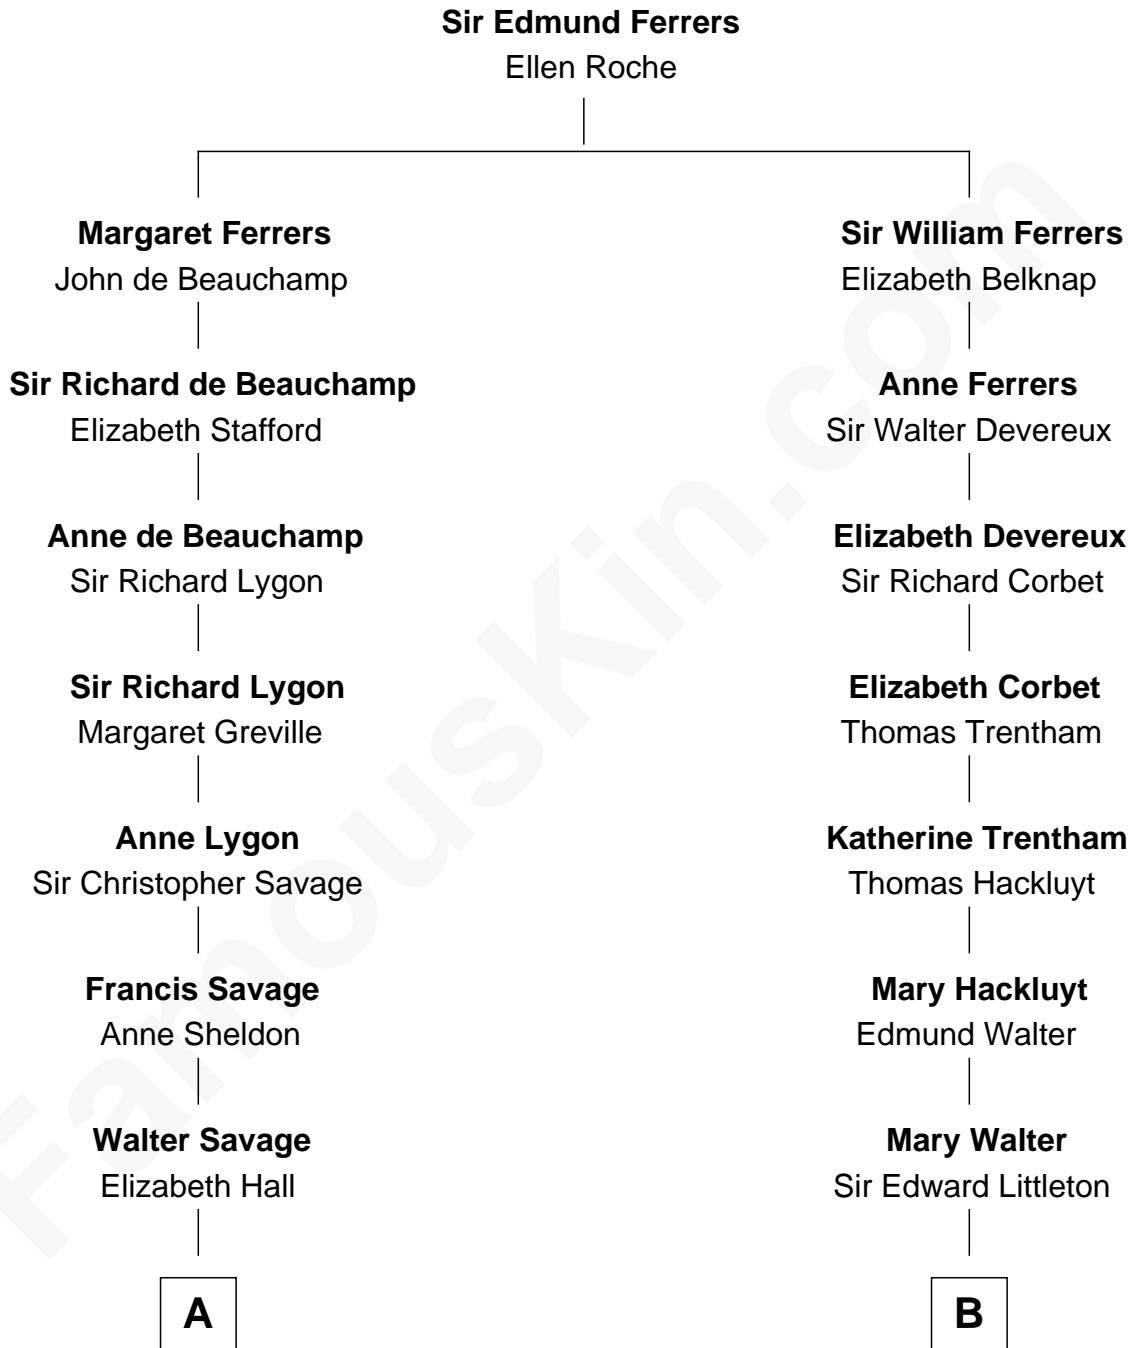

FamousKin.com Relationship Chart of

Adlai Stevenson II
31st Governor of Illinois

17th cousin 1 time removed of

Christopher Reeve
Movie Actor

C

Franklin D'Olier Reeve

Barbara Pitney Lamb

Christopher Reeve

Movie Actor

FamousKin.com