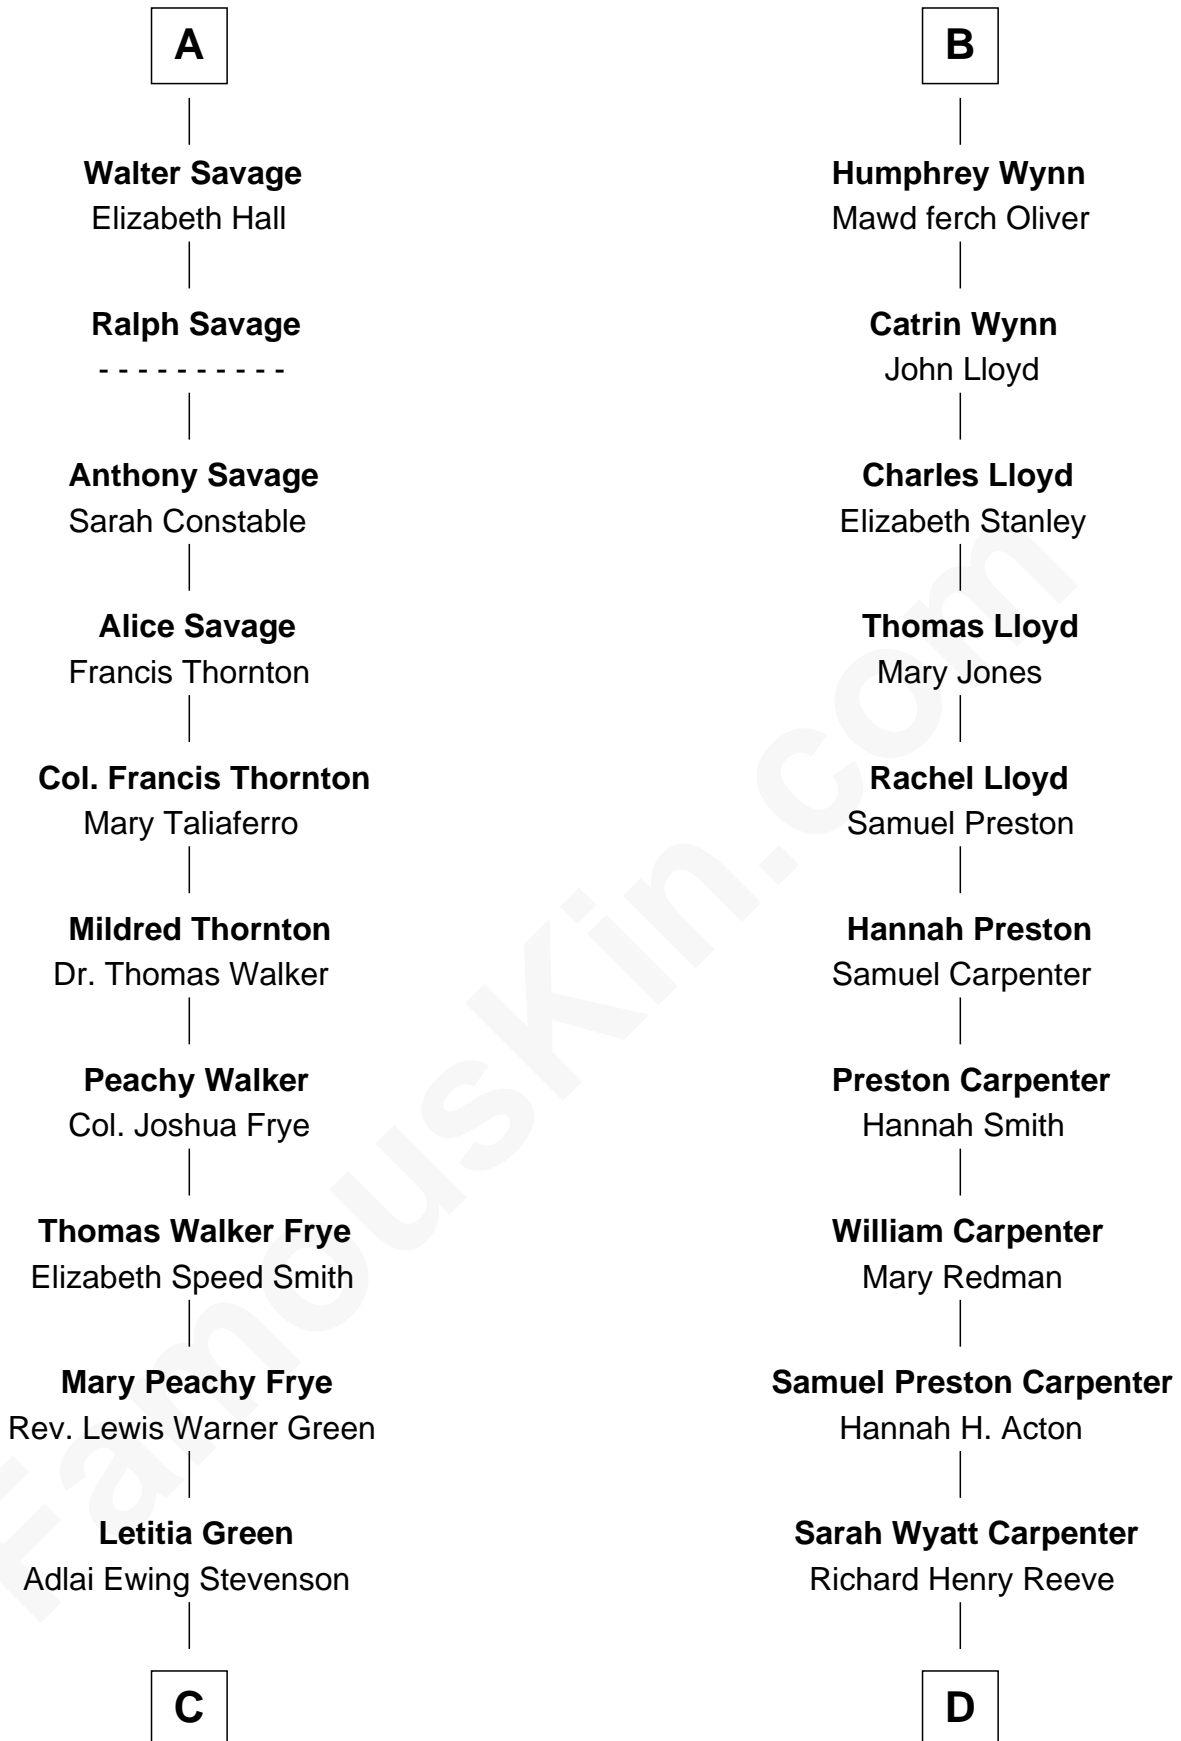

FamousKin.com Relationship Chart of

Adlai Stevenson II
31st Governor of Illinois

18th cousin 2 times removed of

Christopher Reeve
Movie Actor

C

Lewis Green Stevenson

Helen Louise Davis

Adlai Stevenson II

31st Governor of Illinois

D

Augustus Henry Reeve

Margaretta Willis Baldwin

Richard Henry Reeve

Anne Conrad D'Olier

Franklin D'Olier Reeve

Barbara Pitney Lamb