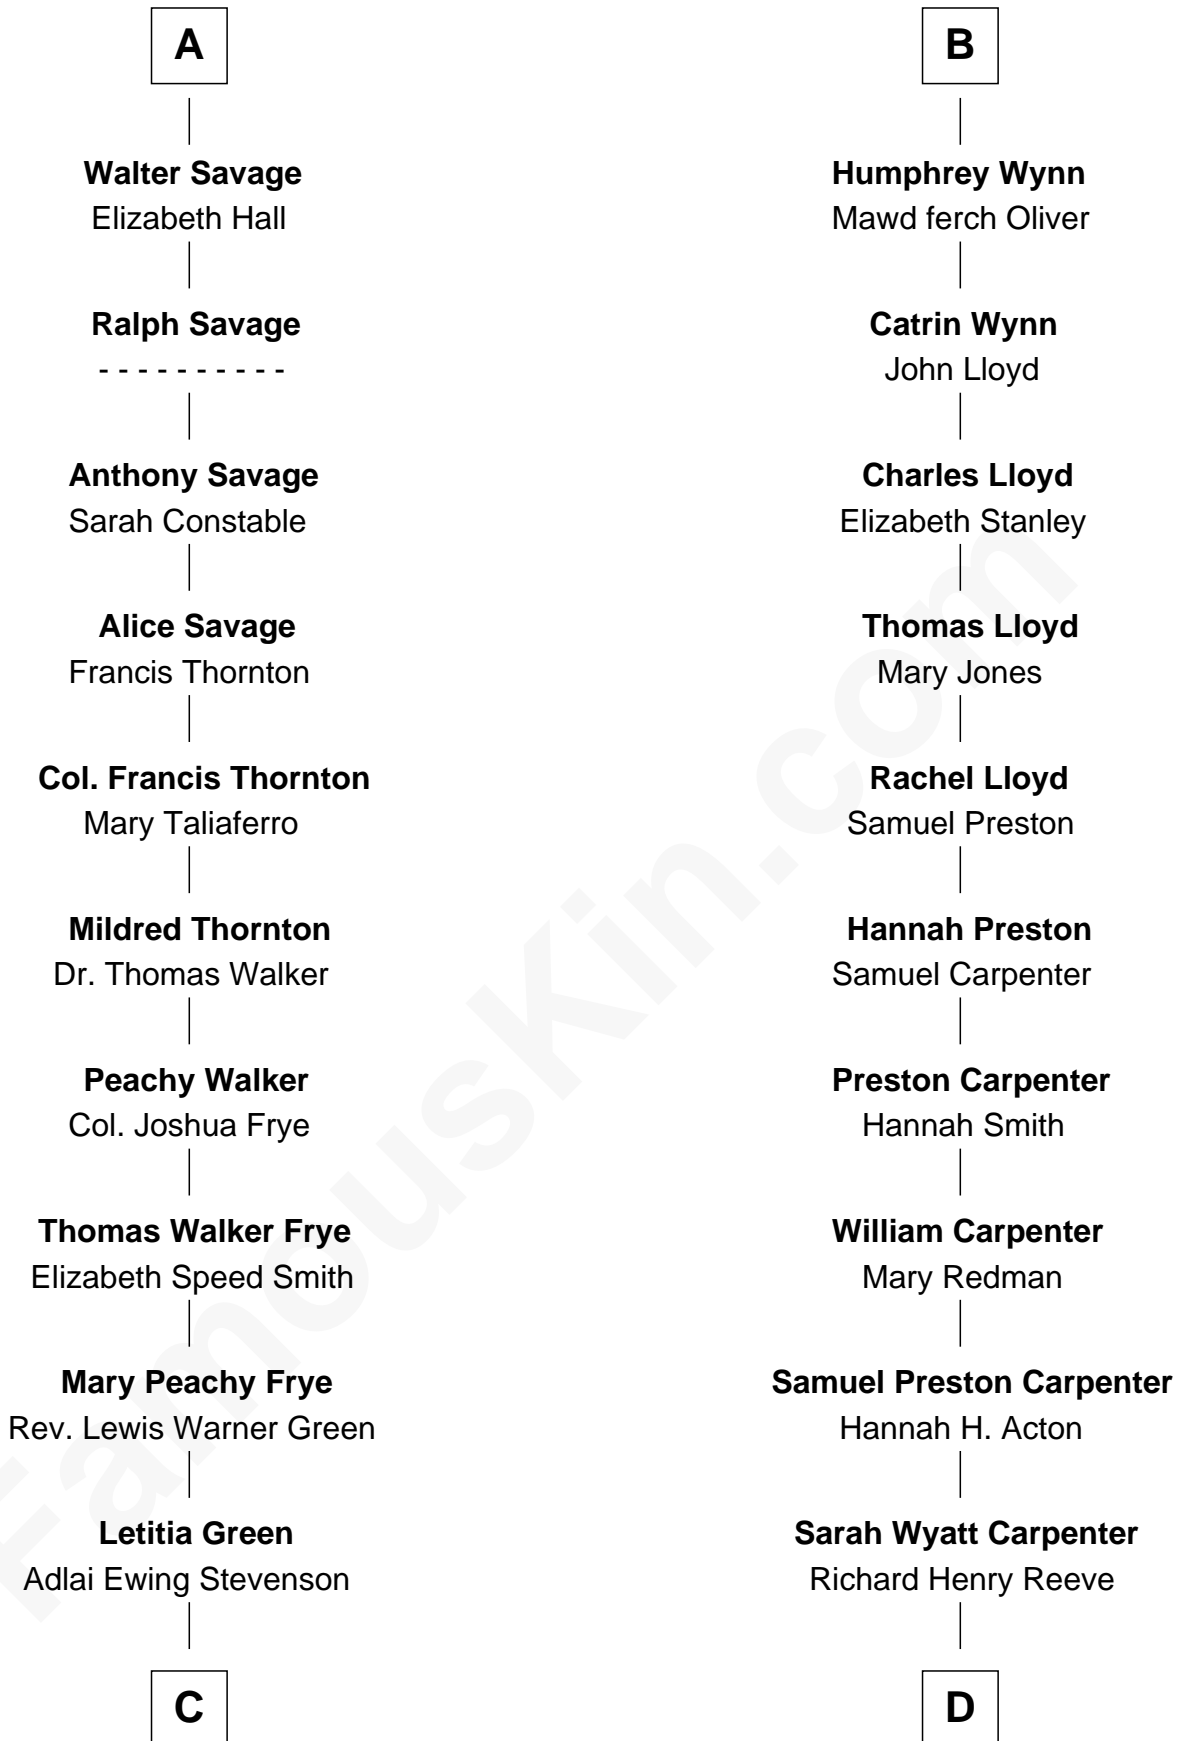

FamousKin.com Relationship Chart of

Adlai Stevenson II

31st Governor of Illinois

18th cousin 2 times removed of

Christopher Reeve

Movie Actor

Sir William de Bohun
Elizabeth de Badlesmere

C

Lewis Green Stevenson

Helen Louise Davis

Adlai Stevenson II

31st Governor of Illinois

D

Augustus Henry Reeve

Margaretta Willis Baldwin

Richard Henry Reeve