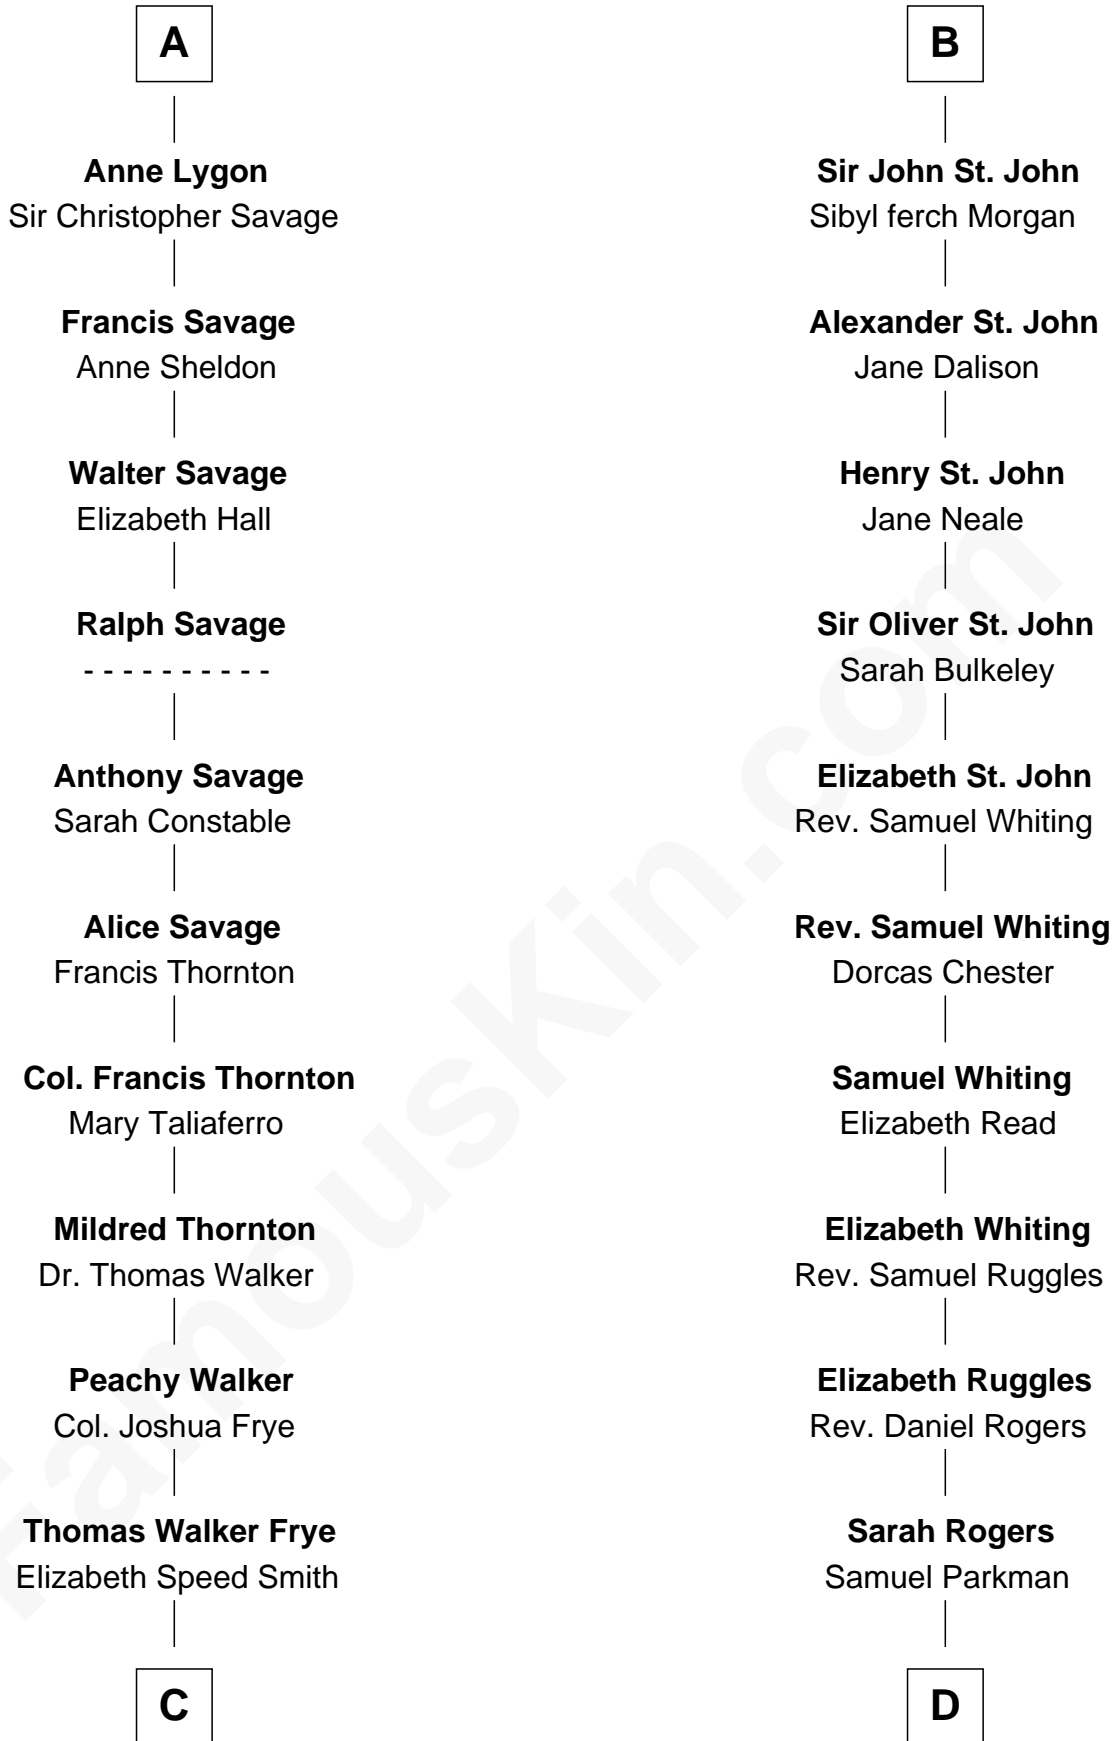

FamousKin.com Relationship Chart of

Adlai Stevenson II

31st Governor of Illinois

19th cousin 1 time removed of

Colonel Robert Gould Shaw

U.S. Civil War leader of film "Glory" fame

C

Mary Peachy Frye
Rev. Lewis Warner Green

Letitia Green
Adlai Ewing Stevenson

Lewis Green Stevenson
Helen Louise Davis

Adlai Stevenson II
31st Governor of Illinois

D

Elizabeth Willard Parkman
Robert Gould Shaw

Francis George Shaw
Sarah Blake Sturgis

Colonel Robert Gould Shaw
Main character in film "Glory"

FamousKin.com