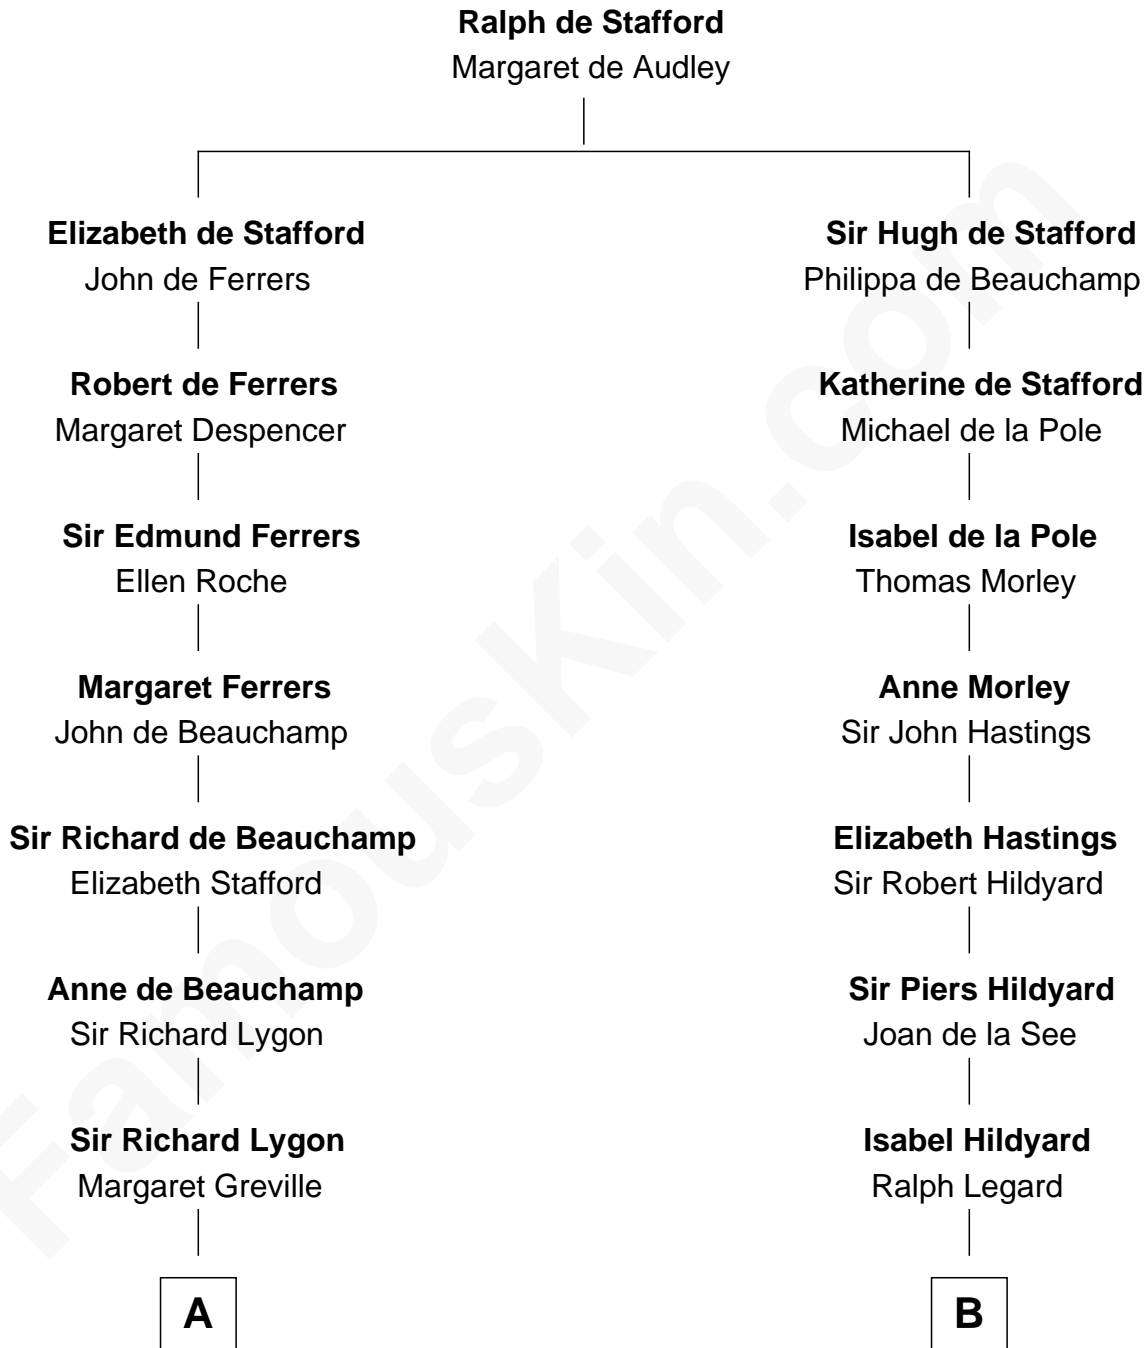

FamousKin.com Relationship Chart of

Adlai Stevenson II

31st Governor of Illinois

19th cousin 1 time removed of

Roy Rogers

Cowboy movie actor and singer

C

Mary Peachy Frye
Rev. Lewis Warner Green

Letitia Green
Adlai Ewing Stevenson

Lewis Green Stevenson
Helen Louise Davis

Adlai Stevenson II
31st Governor of Illinois

D

Archer Womack
Patricia Adeline Hatchett

Mattie M. Womack
Andrew E. Slye

Roy Rogers
Cowboy movie actor and singer