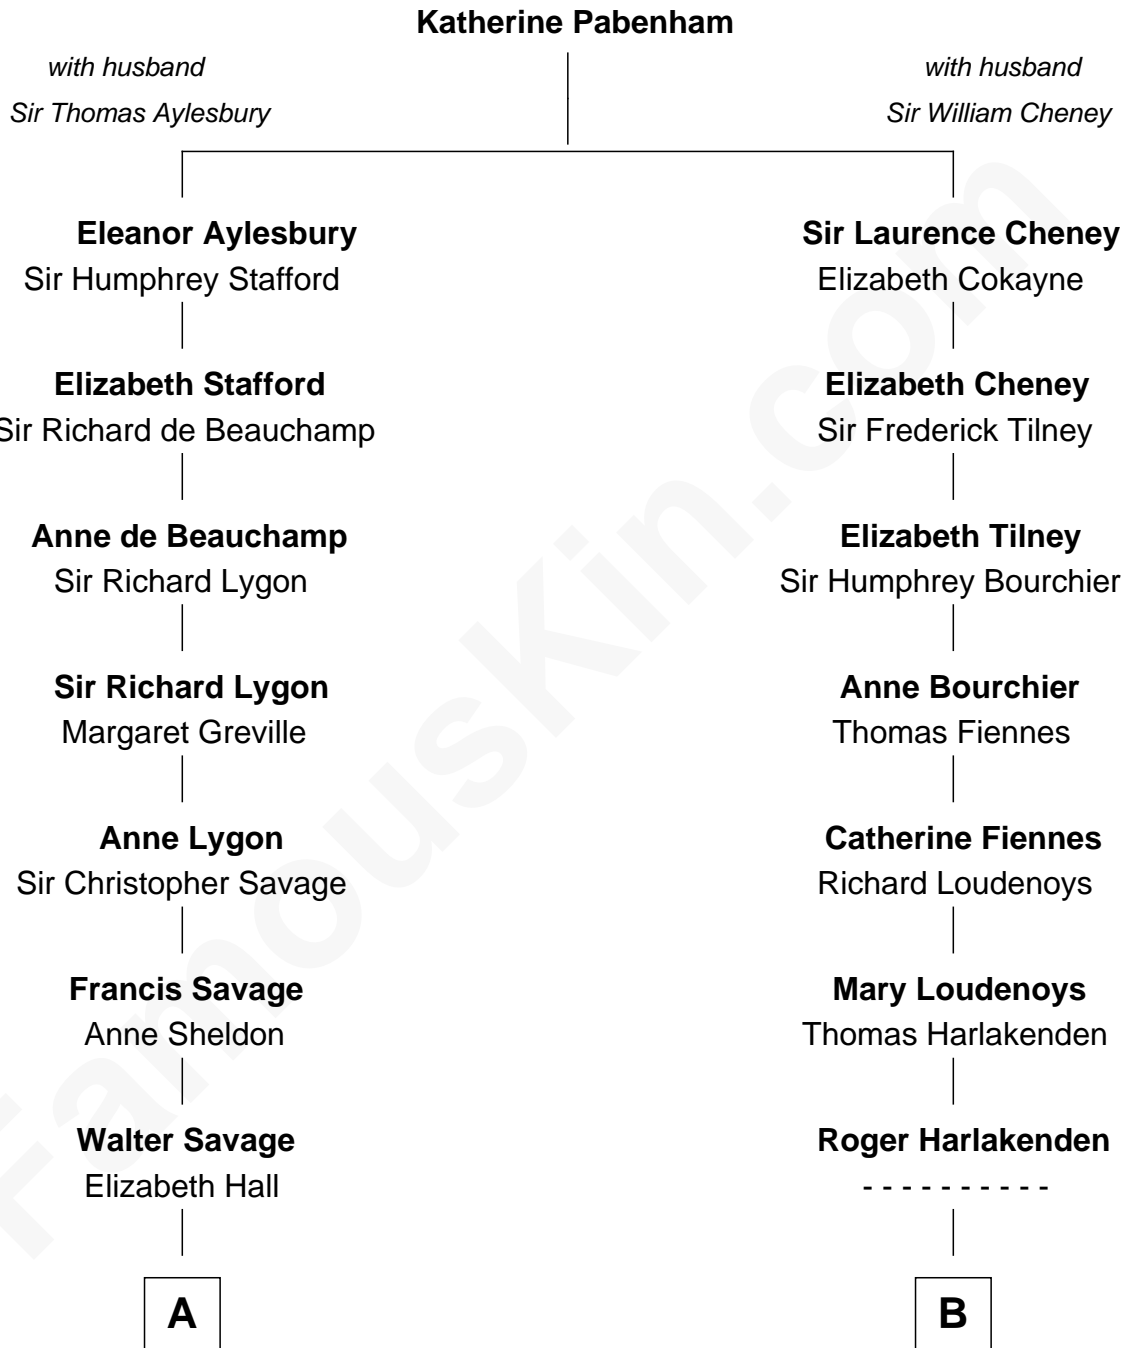

# FamousKin.com Relationship Chart of

**Adlai Stevenson II**

*31st Governor of Illinois*

17th cousin 2 times removed of

**Anne Baxter**

*Movie Actress*

**C**

**Frank Lloyd Wright**

Catherine L. Tobin

**Catherine Dorothy Wright**

Kenneth Stuart Baxter

**Anne Baxter**

*Movie Actress*

FamousKin.com