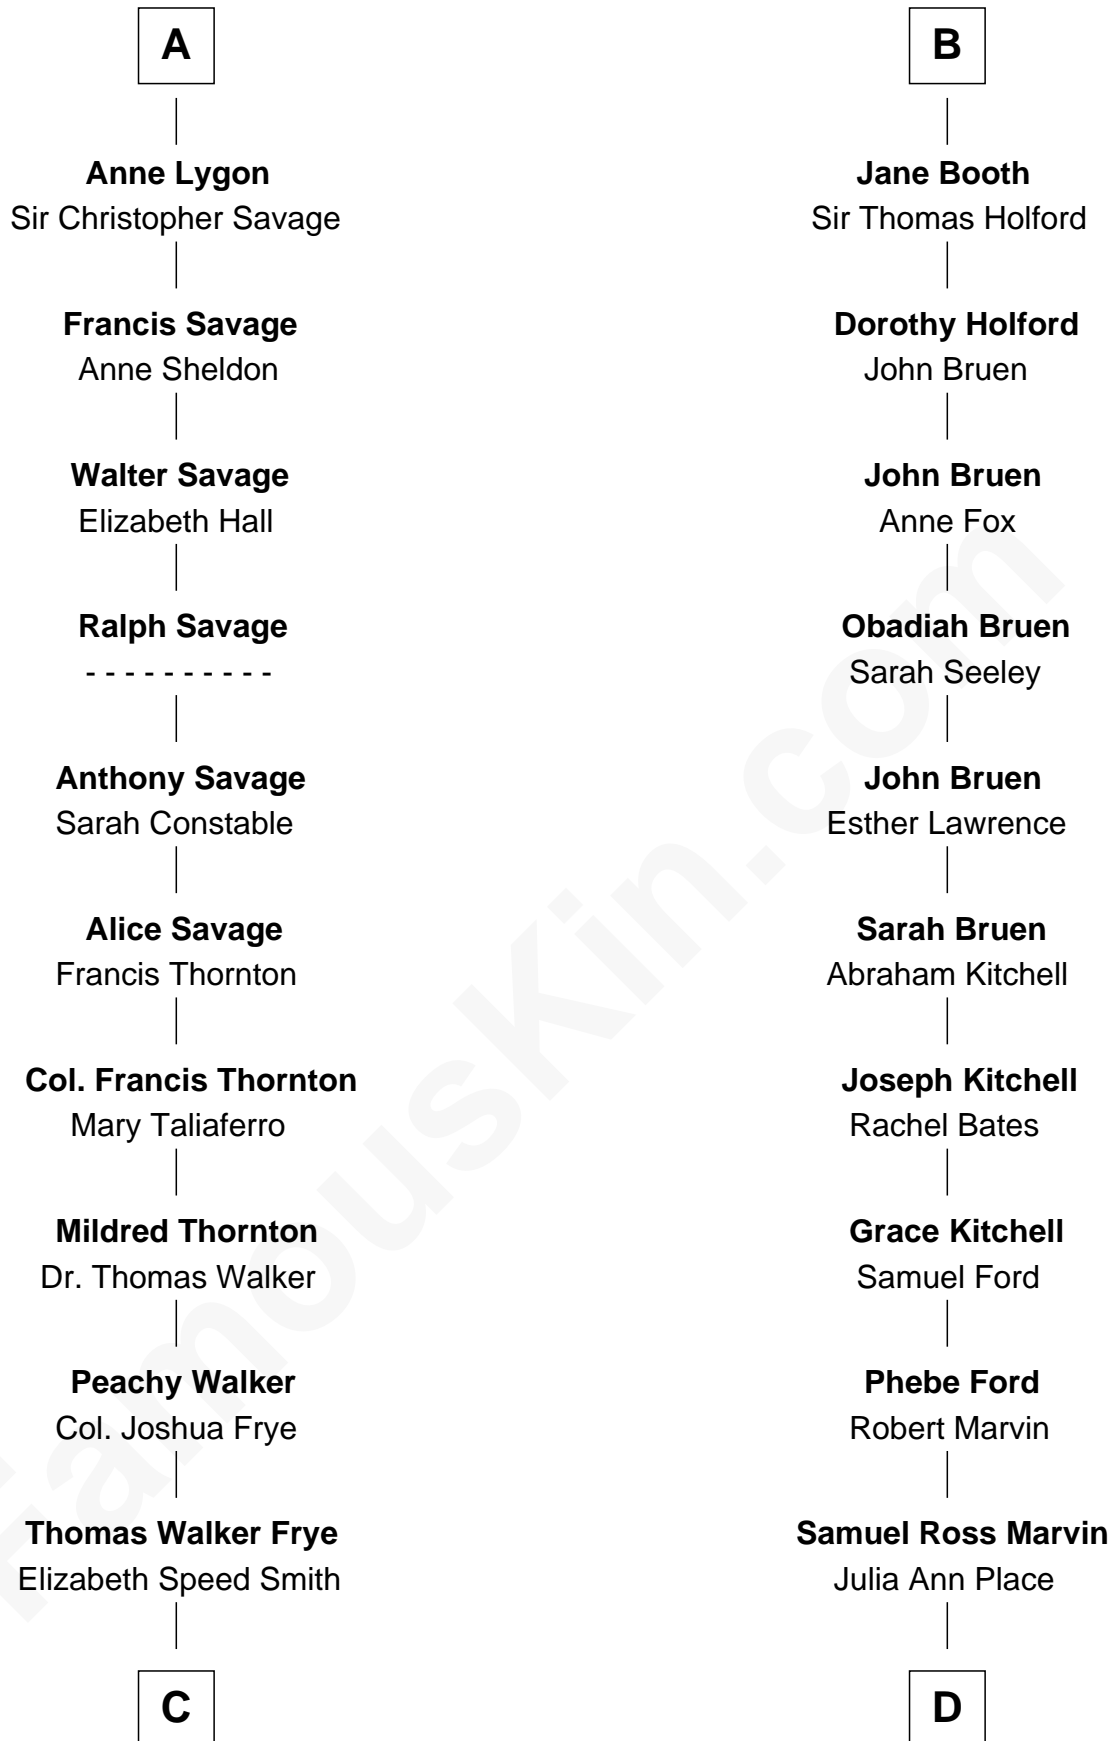

# FamousKin.com Relationship Chart of

**Adlai Stevenson II**  
31st Governor of Illinois

20th cousin of

**Barbara (Pierce) Bush**  
First Lady of President George H.W. Bush

**Katherine de Hastang**

Ralph de Stafford

**C**

**Mary Peachy Frye**  
Rev. Lewis Warner Green

**Letitia Green**  
Adlai Ewing Stevenson

**Lewis Green Stevenson**  
Helen Louise Davis

**Adlai Stevenson II**  
*31st Governor of Illinois*

**D**

**Jerome Place Marvin**  
Martha Ann Stokes

**Mabel Marvin**  
Scott Pierce

**Marvin Pierce**  
Pauline Robinson

**Barbara (Pierce) Bush**  
*First Lady of George H.W. Bush*

FamousKin.com