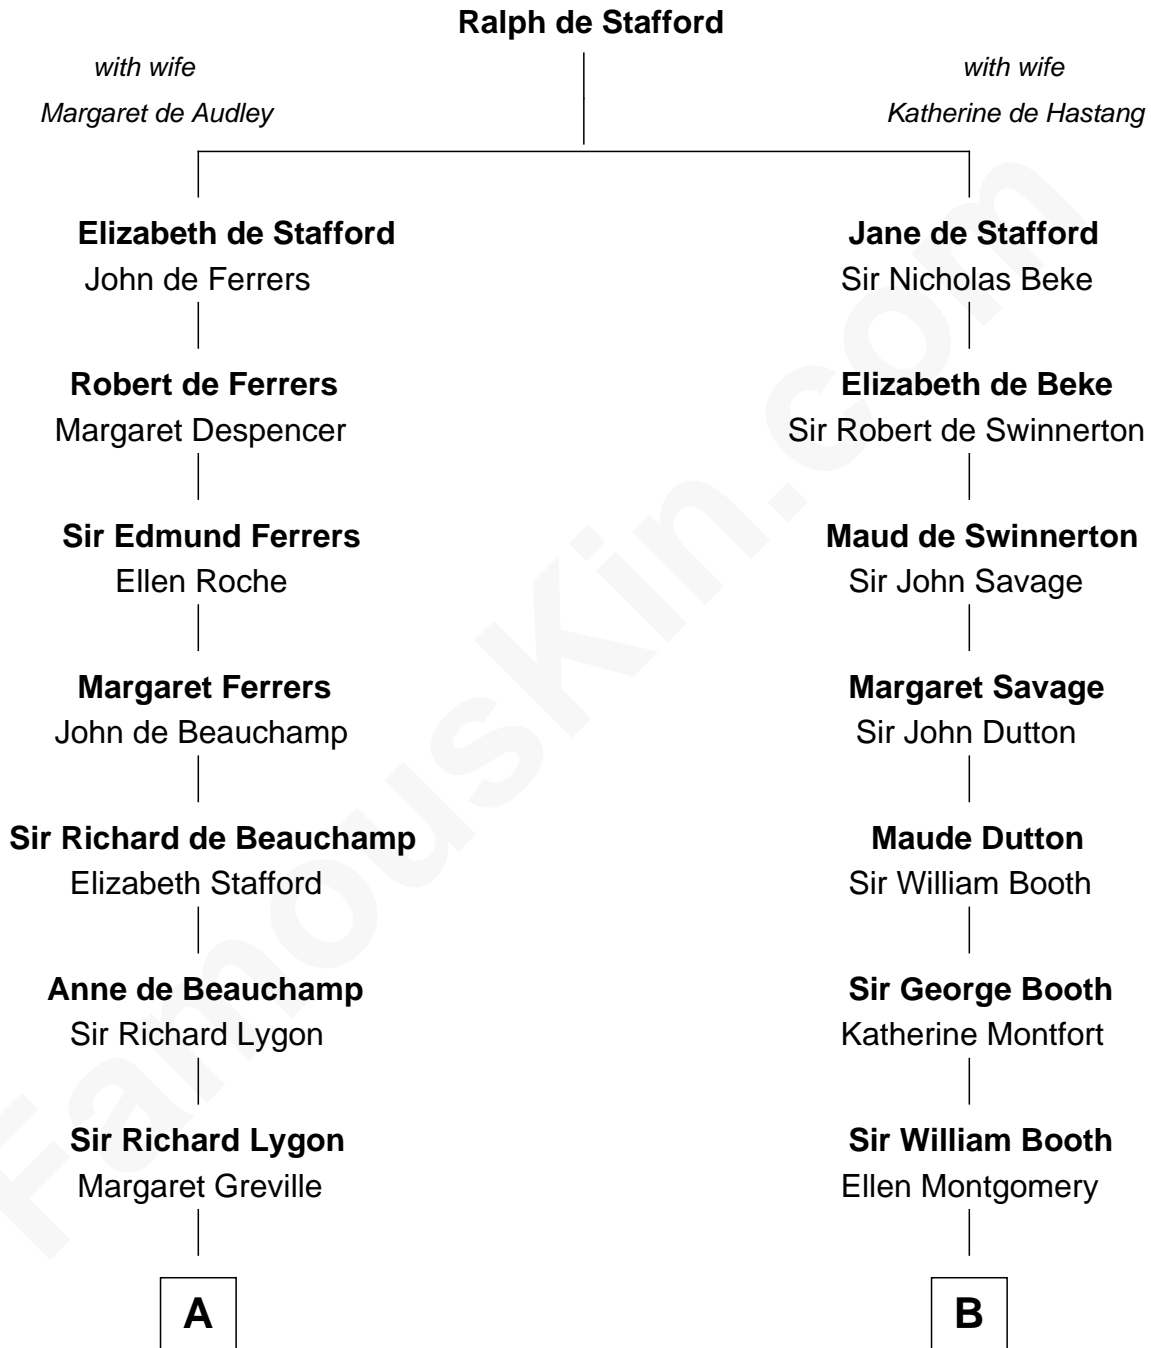

FamousKin.com Relationship Chart of

Adlai Stevenson II
31st Governor of Illinois

20th cousin of

Barbara (Pierce) Bush
First Lady of President George H.W. Bush

C

Mary Peachy Frye
Rev. Lewis Warner Green

Letitia Green
Adlai Ewing Stevenson

Lewis Green Stevenson
Helen Louise Davis

Adlai Stevenson II
31st Governor of Illinois

D

Jerome Place Marvin
Martha Ann Stokes

Mabel Marvin
Scott Pierce

Marvin Pierce
Pauline Robinson

Barbara (Pierce) Bush
First Lady of George H.W. Bush