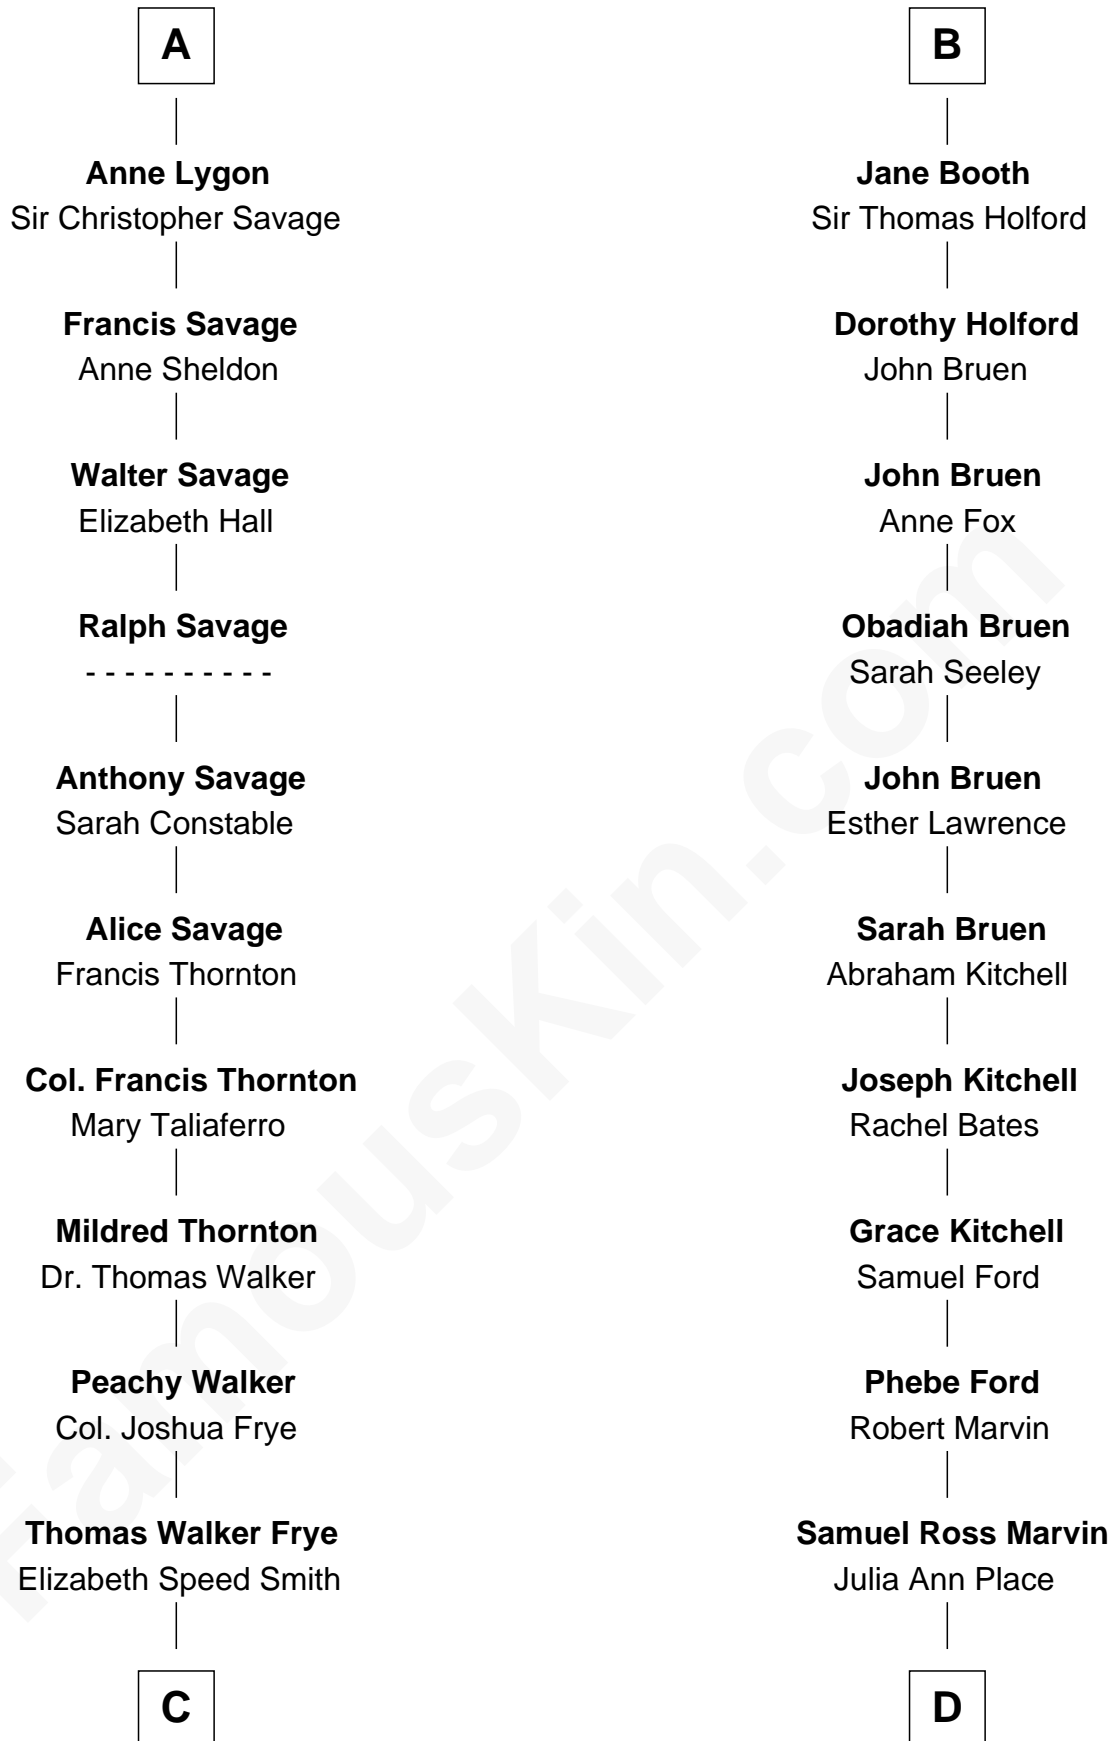

FamousKin.com Relationship Chart of

Adlai Stevenson II
31st Governor of Illinois

20th cousin of

Barbara (Pierce) Bush
First Lady of President George H.W. Bush

C

Mary Peachy Frye
Rev. Lewis Warner Green

Letitia Green
Adlai Ewing Stevenson

Lewis Green Stevenson
Helen Louise Davis

Adlai Stevenson II
31st Governor of Illinois

D

Jerome Place Marvin
Martha Ann Stokes

Mabel Marvin
Scott Pierce

Marvin Pierce
Pauline Robinson

Barbara (Pierce) Bush
First Lady of George H.W. Bush