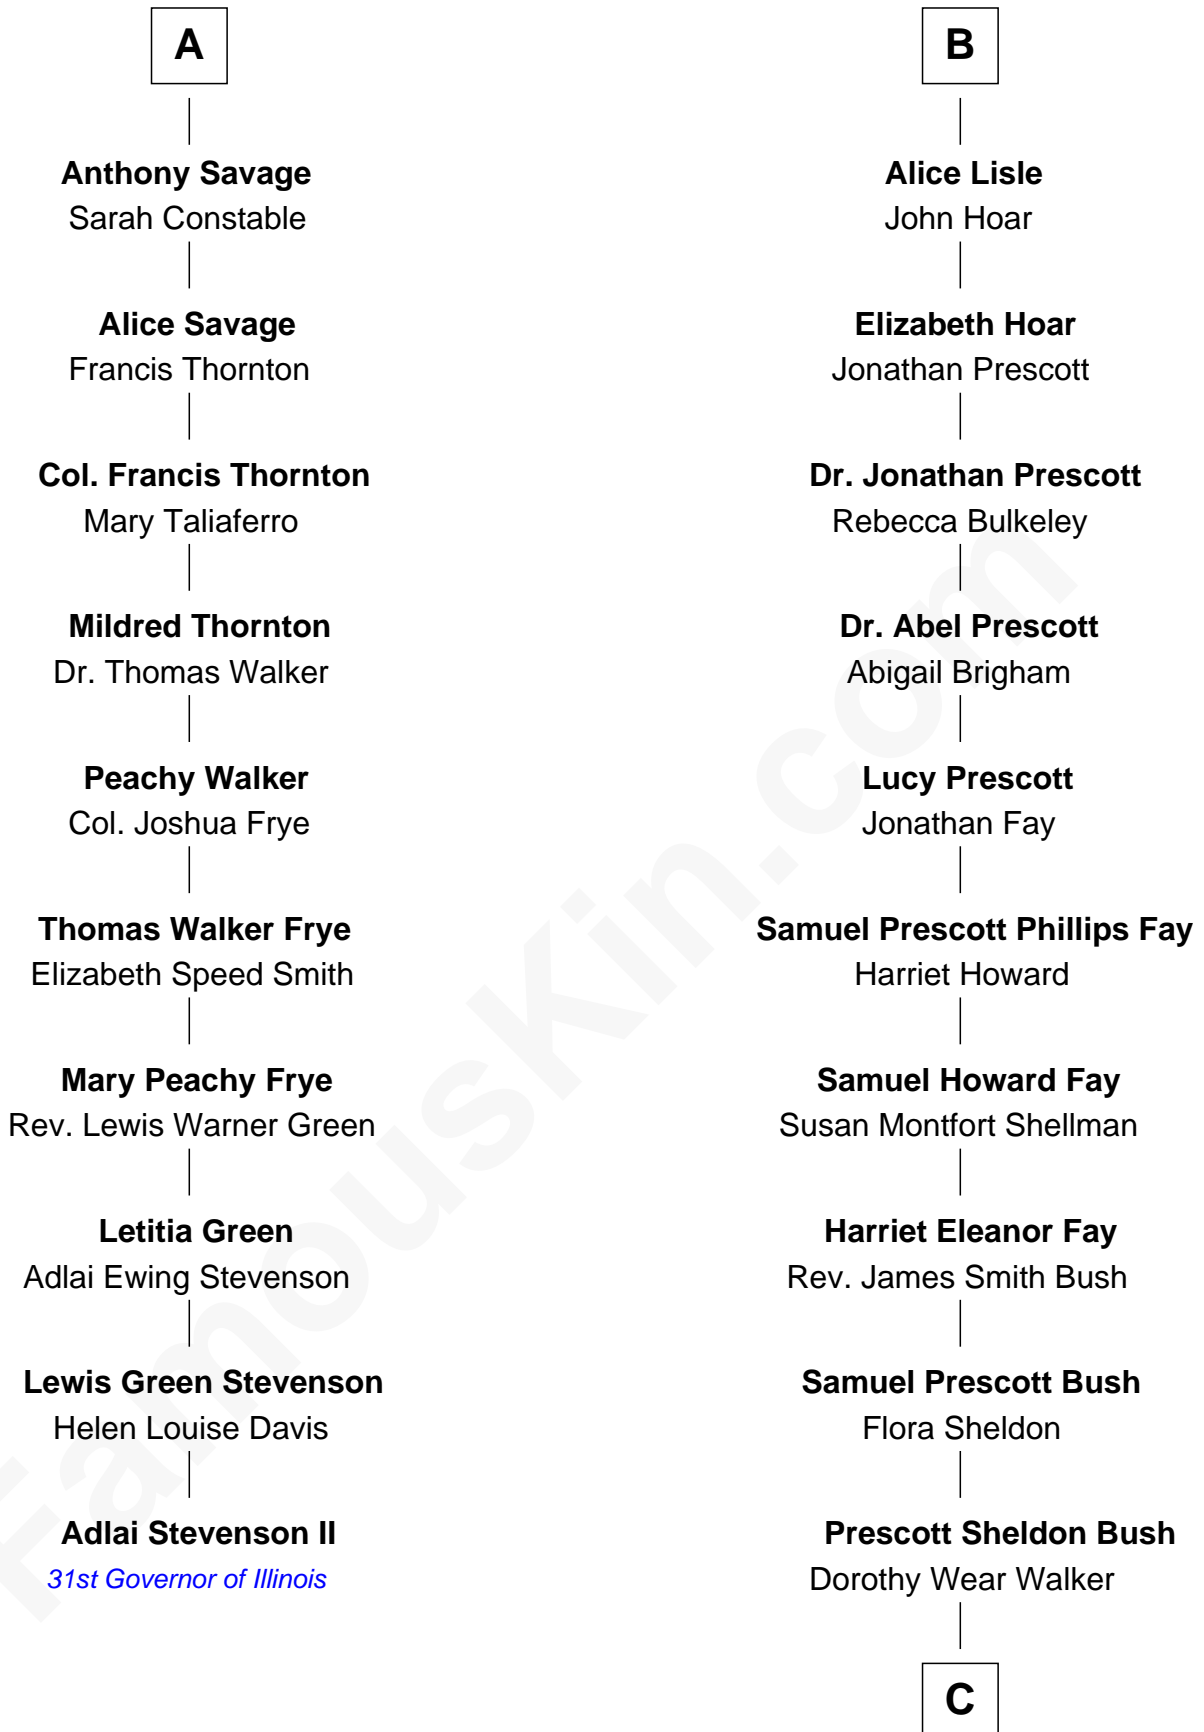

FamousKin.com Relationship Chart of

Adlai Stevenson II

31st Governor of Illinois

16th cousin 2 times removed of

George W. Bush

43rd U.S. President

Sir Humphrey Stafford

Eleanor Aylesbury

C

George Herbert Walker Bush

Barbara Pierce

George W. Bush

43rd U.S. President

FamousKin.com