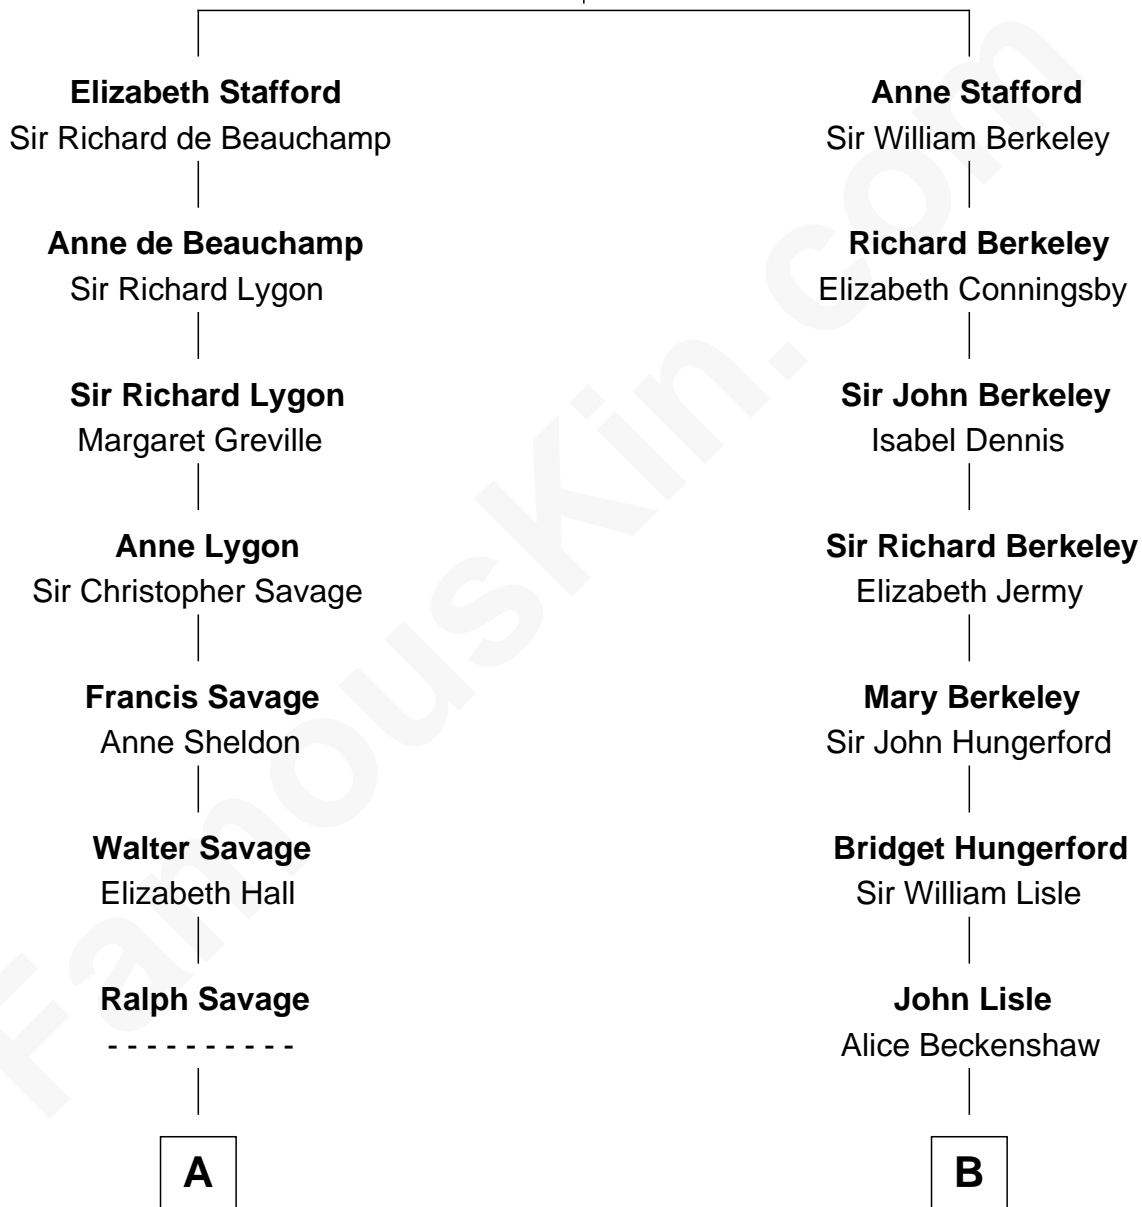

FamousKin.com Relationship Chart of

Adlai Stevenson II

31st Governor of Illinois

16th cousin 2 times removed of

George W. Bush

43rd U.S. President

Sir Humphrey Stafford

Eleanor Aylesbury

C

George Herbert Walker Bush

Barbara Pierce

George W. Bush

43rd U.S. President

FamousKin.com