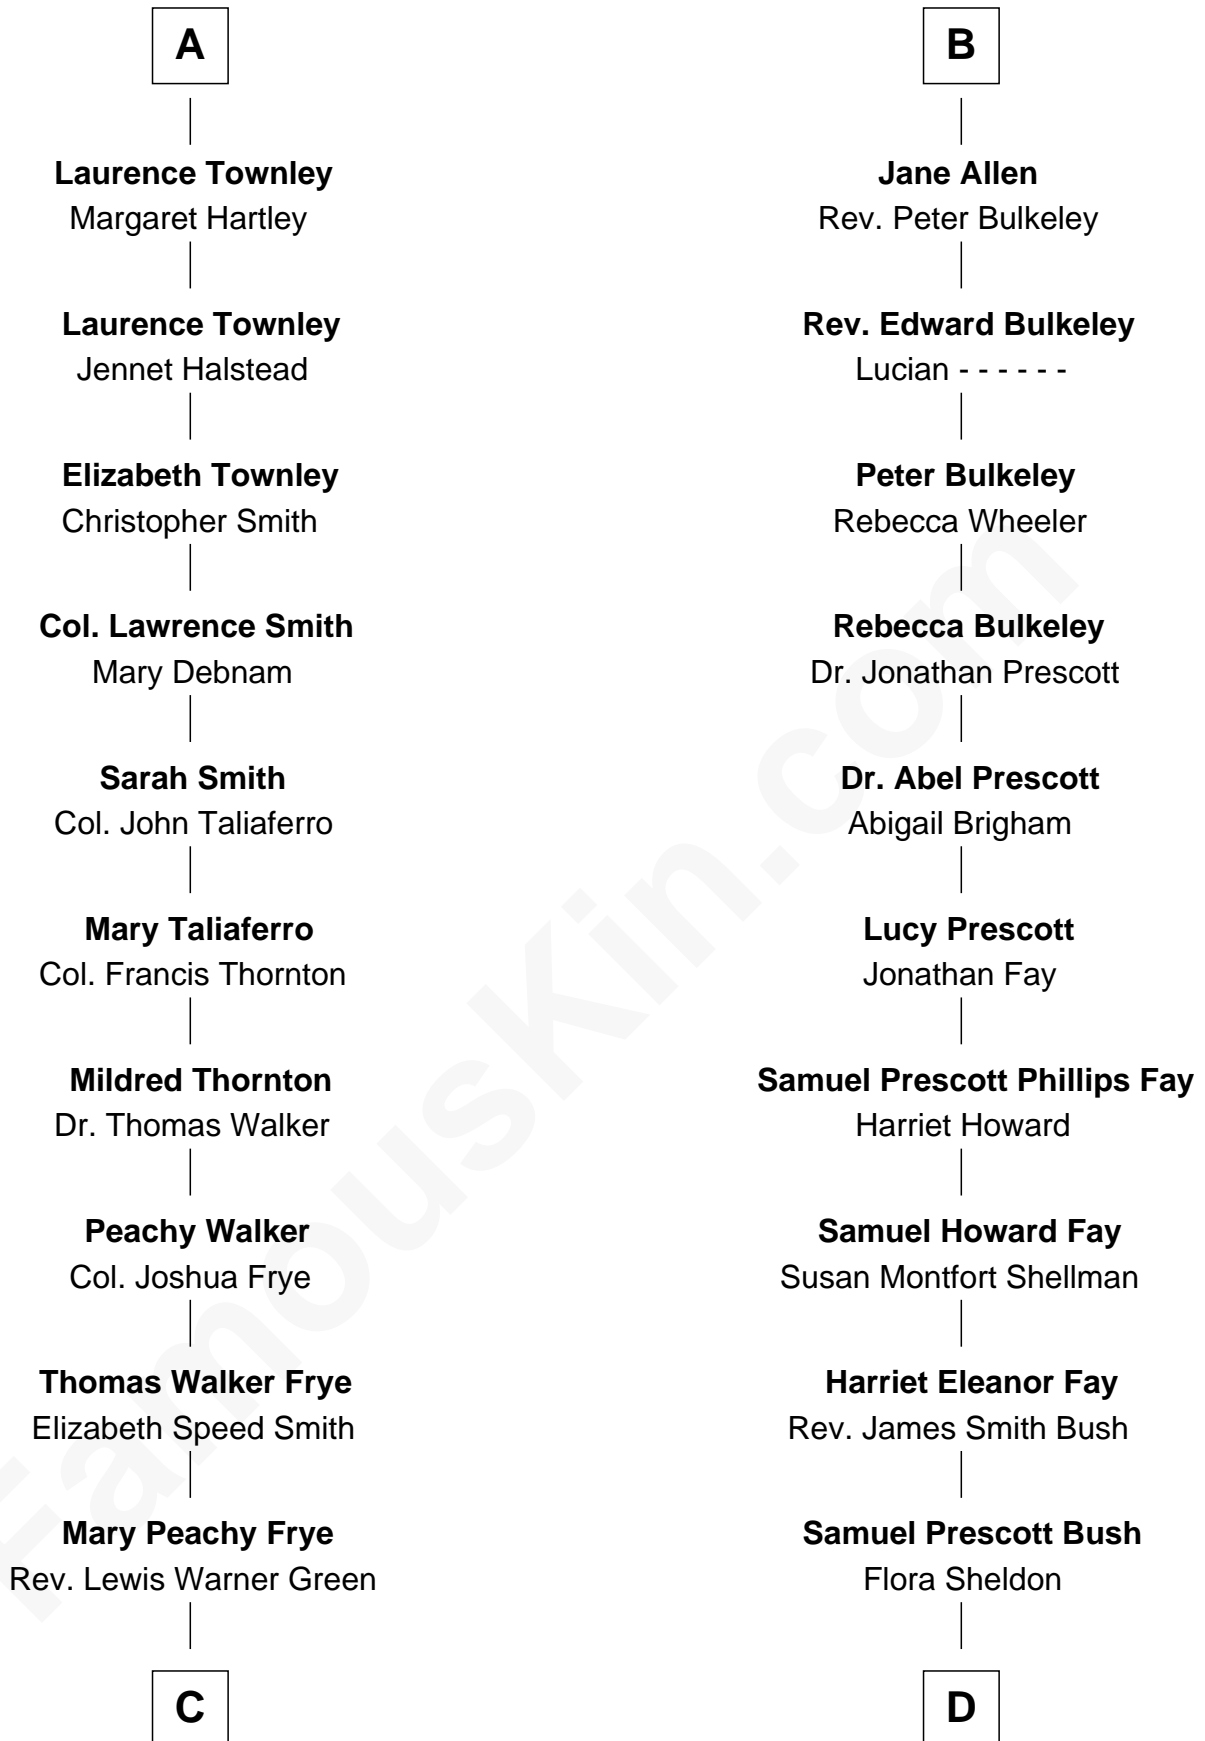

# FamousKin.com Relationship Chart of

**Adlai Stevenson II**  
31st Governor of Illinois

19th cousin of

**George W. Bush**  
43rd U.S. President

FamousKin.com