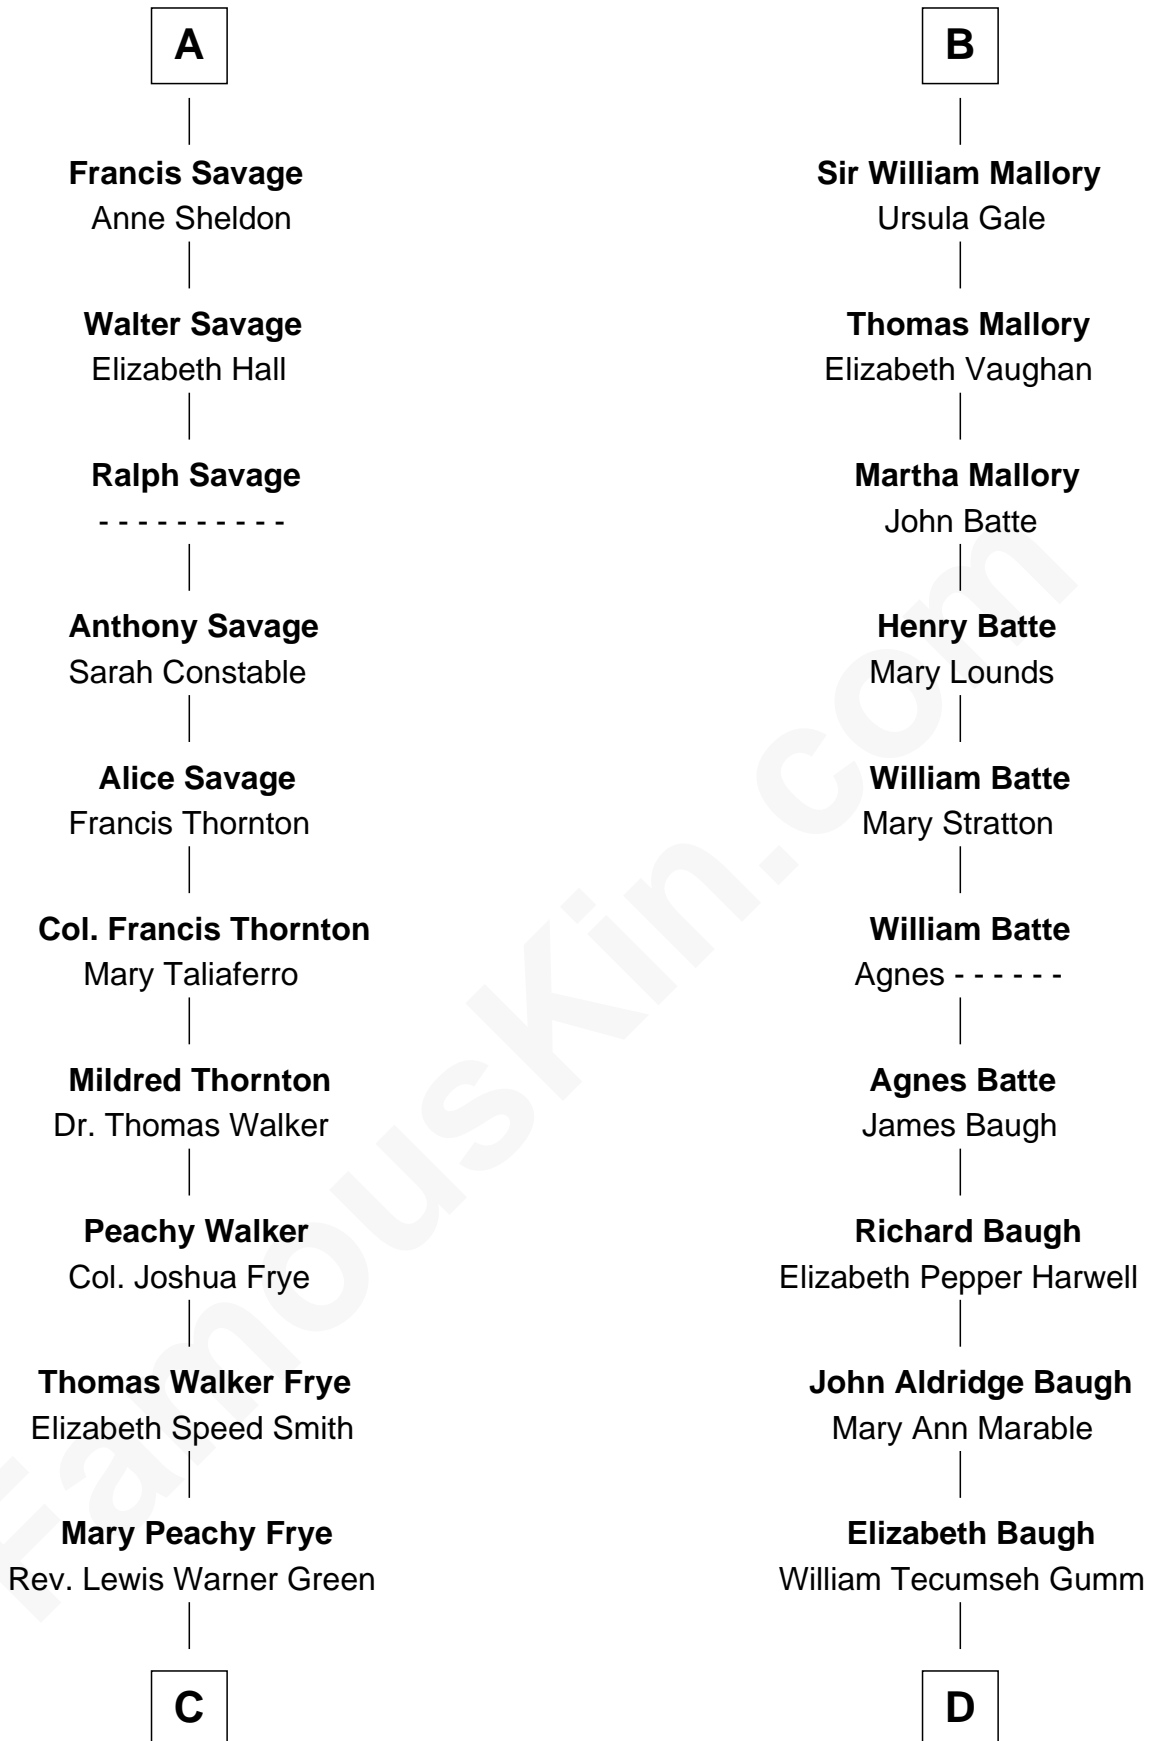

FamousKin.com Relationship Chart of

Adlai Stevenson II
31st Governor of Illinois

19th cousin of

Liza Minnelli
Singer and Actress

Edmund Fitzalan
Alice de Warenne

Richard Fitzalan
Eleanor Plantagenet

Sir Richard Fitzalan
Elizabeth de Bohun

Elizabeth Fitzalan
Sir Robert Goushill

Joan Goushill
Sir Thomas Stanley

Katherine Stanley
Sir John Savage

Sir Christopher Savage
Anne Stanley

Sir Christopher Savage
Anne Lygon

A

Aline Fitzalan

Sir Roger le Strange

Lucy le Strange

Sir William Willoughby

Margery Willoughby

Sir William FitzHugh

Lora FitzHugh

Sir John Constable

Joan Constable

Sir William Mallory

Sir John Mallory

Margaret Thwaites

Sir William Mallory

Jane Norton

B

FamousKin.com