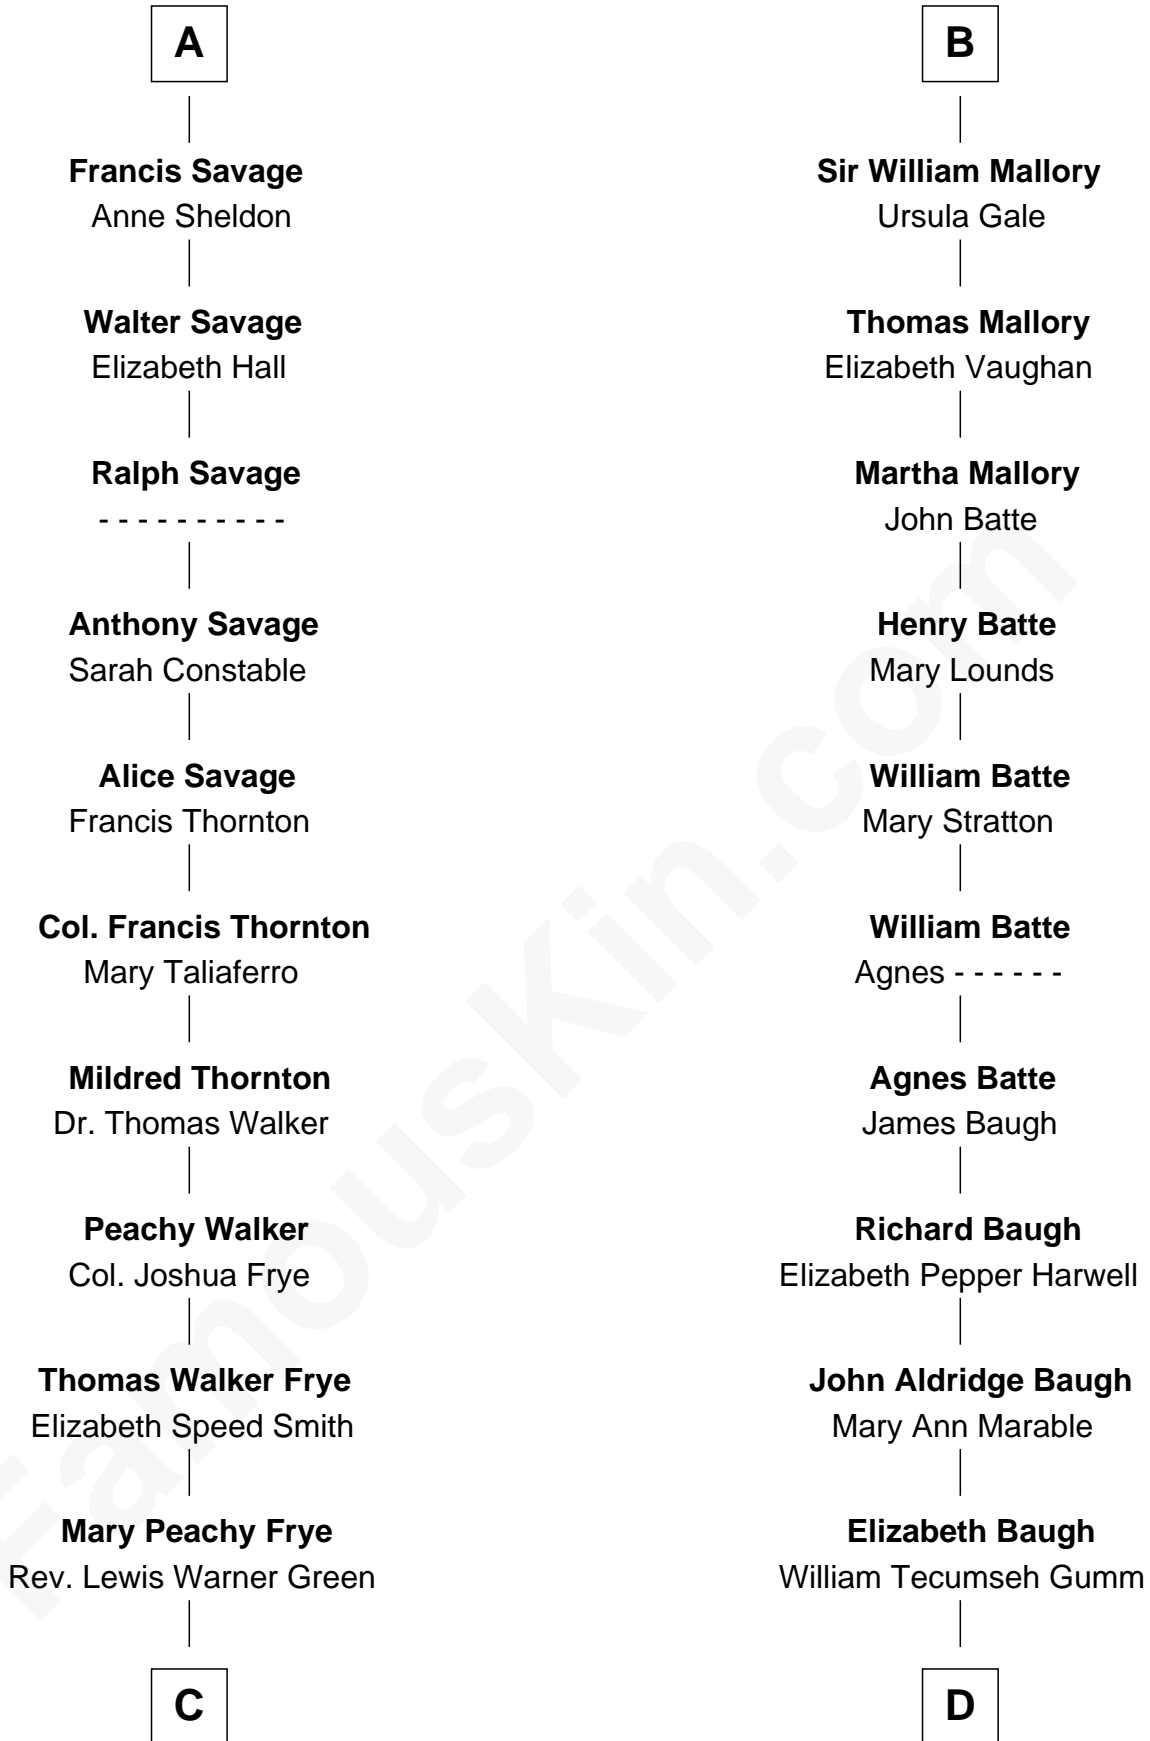

# FamousKin.com Relationship Chart of

**Adlai Stevenson II**

*31st Governor of Illinois*

18th cousin 1 time removed of

**Judy Garland**

*Singer and Movie Actress*

**Edmund Fitzalan**

Alice de Warenne

**Richard Fitzalan**  
Eleanor Plantagenet

**Sir Richard Fitzalan**  
Elizabeth de Bohun

**Elizabeth Fitzalan**  
Sir Robert Goushill

**Joan Goushill**  
Sir Thomas Stanley

**Katherine Stanley**  
Sir John Savage

**Sir Christopher Savage**  
Anne Stanley

**Sir Christopher Savage**  
Anne Lygon

**A**

**Aline Fitzalan**

Sir Roger le Strange

**Lucy le Strange**  
Sir William Willoughby

**Margery Willoughby**  
Sir William FitzHugh

**Lora FitzHugh**  
Sir John Constable

**Joan Constable**  
Sir William Mallory

**Sir John Mallory**  
Margaret Thwaites

**Sir William Mallory**  
Jane Norton

**B**

FamousKin.com