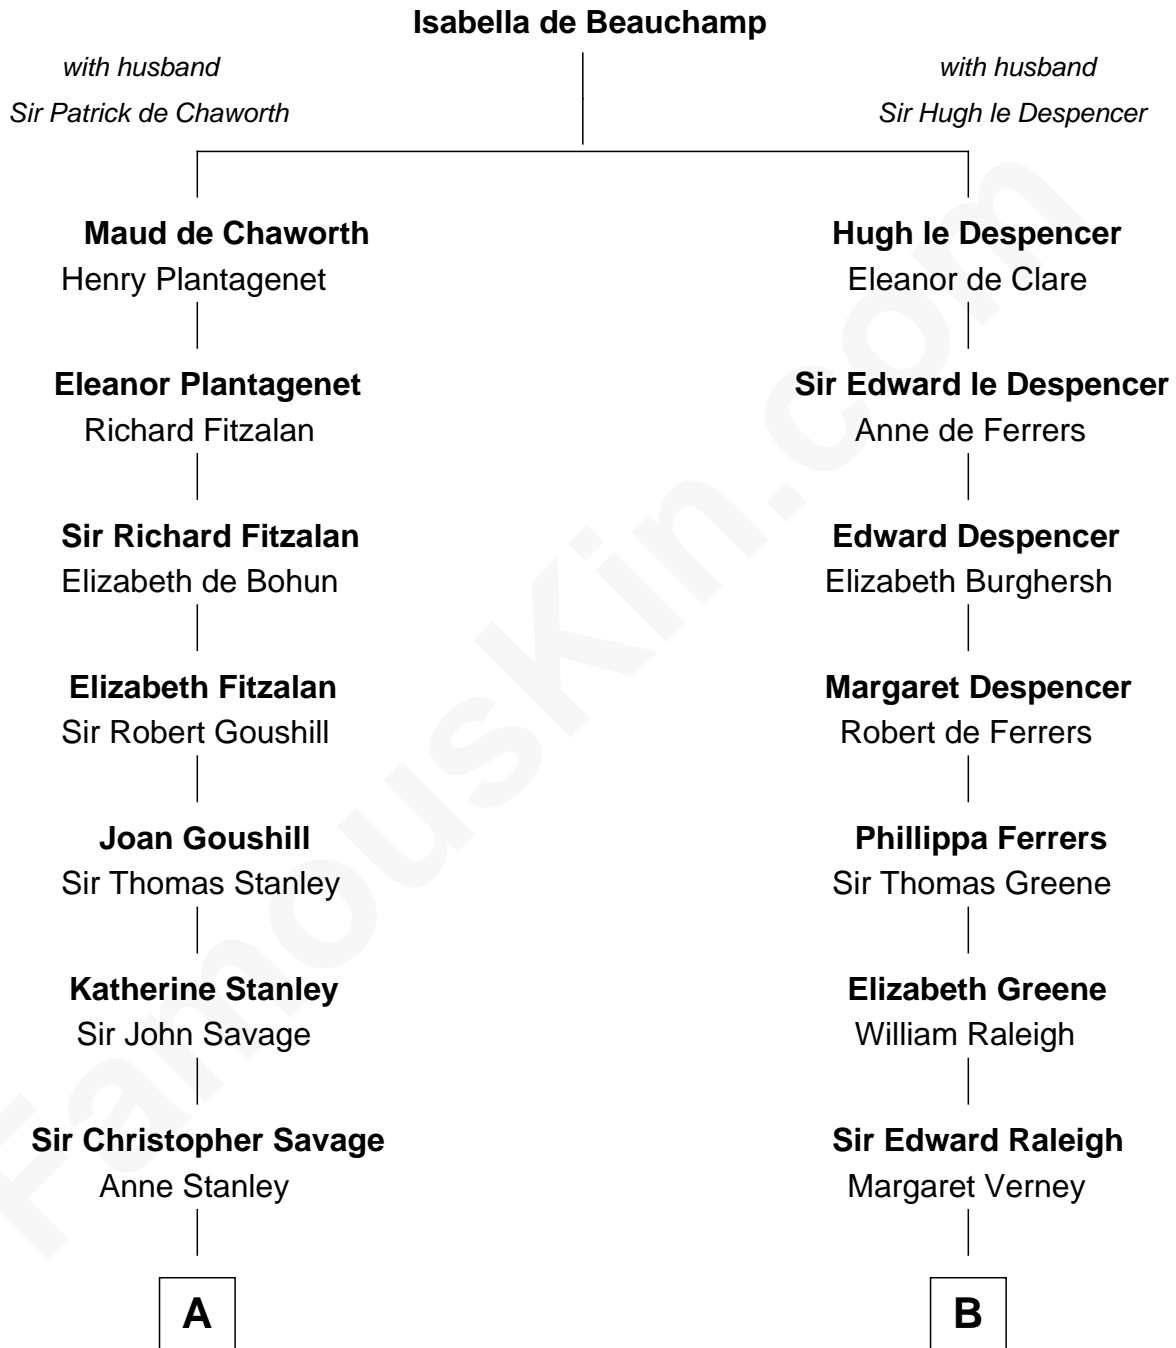

FamousKin.com Relationship Chart of

Adlai Stevenson II

31st Governor of Illinois

18th cousin 2 times removed of

Lucretia (Rudolph) Garfield

First Lady of President James Garfield

C

Mary Peachy Frye
Rev. Lewis Warner Green

Letitia Green
Adlai Ewing Stevenson

Lewis Green Stevenson
Helen Louise Davis

Adlai Stevenson II
31st Governor of Illinois

D

Arabella Greene Mason
Zebulon Rudolph

Lucretia (Rudolph) Garfield
First Lady of James Garfield