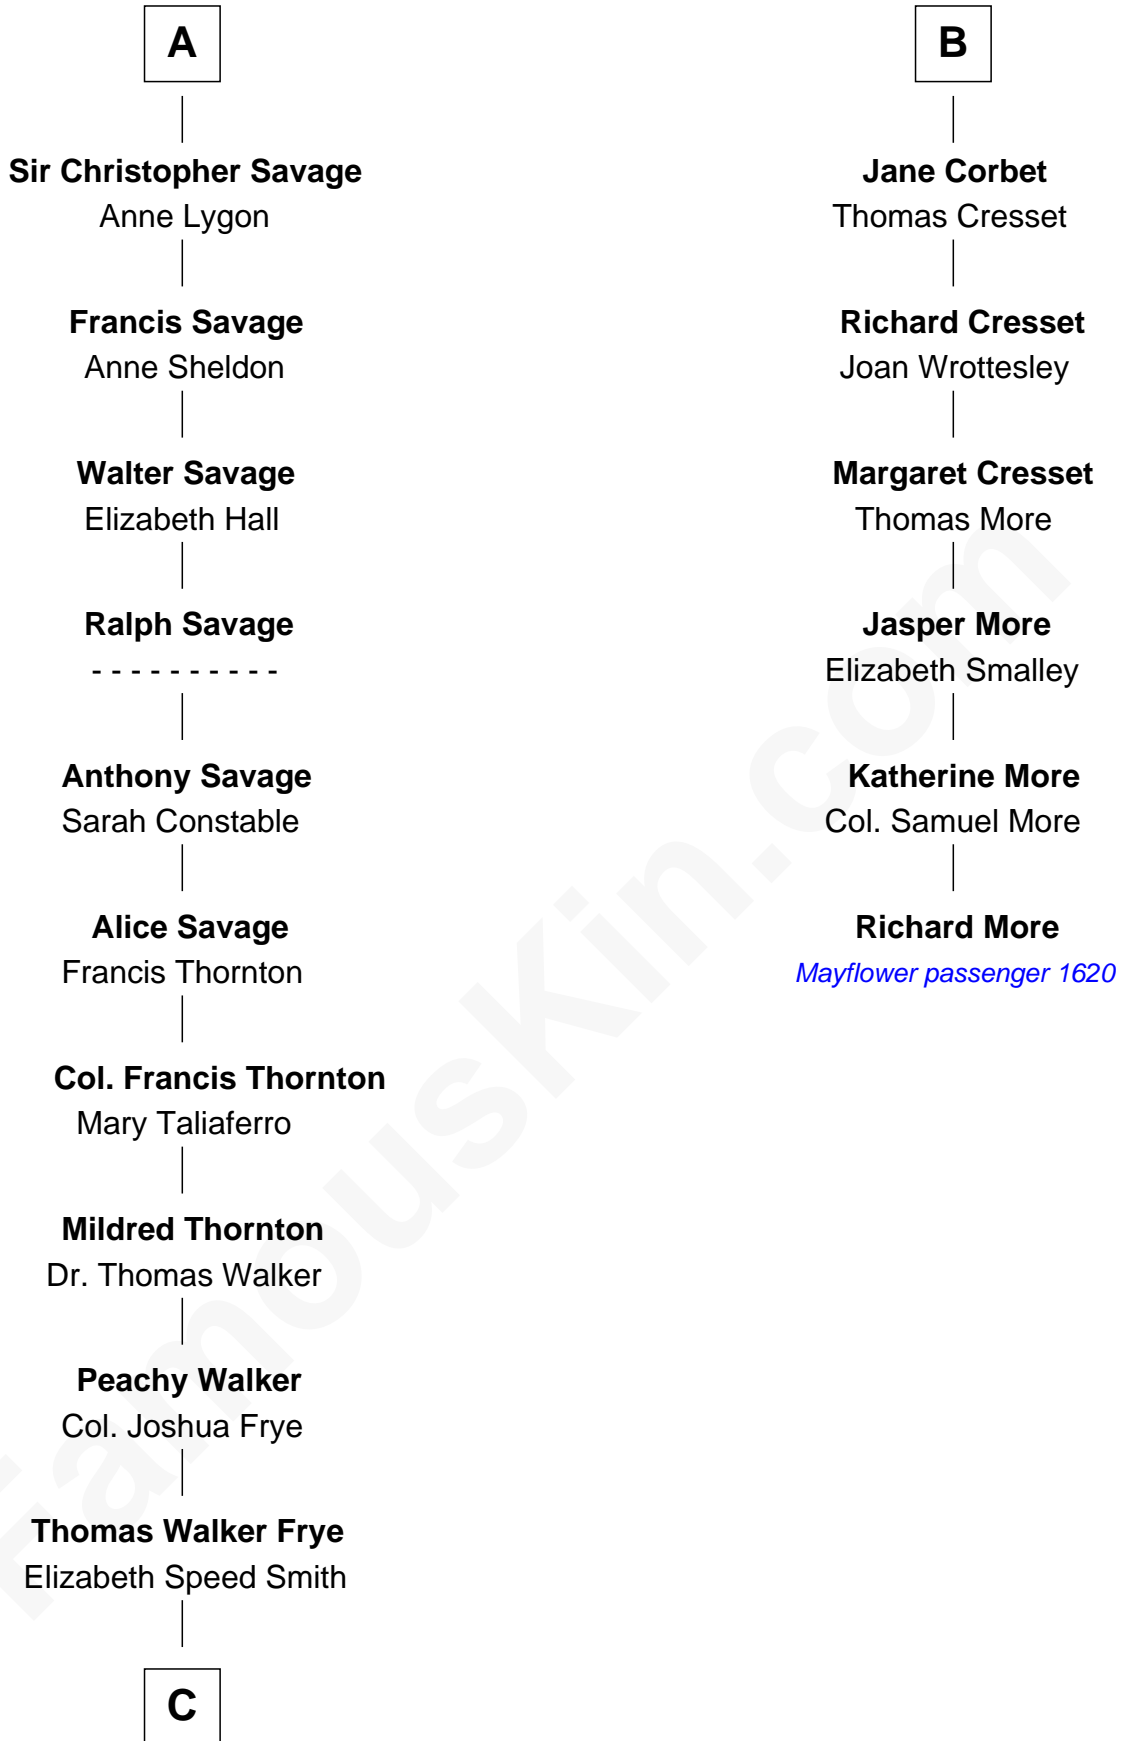

# FamousKin.com Relationship Chart of

**Adlai Stevenson II**

*31st Governor of Illinois*

12th cousin 8 times removed of

**Richard More**

*(c1614 - c1696) Mayflower passenger 1620*

**MAYFLOWER**

**C**

—  
**Mary Peachy Frye**  
Rev. Lewis Warner Green

—  
**Letitia Green**  
Adlai Ewing Stevenson

—  
**Lewis Green Stevenson**  
Helen Louise Davis

—  
**Adlai Stevenson II**  
*31st Governor of Illinois*