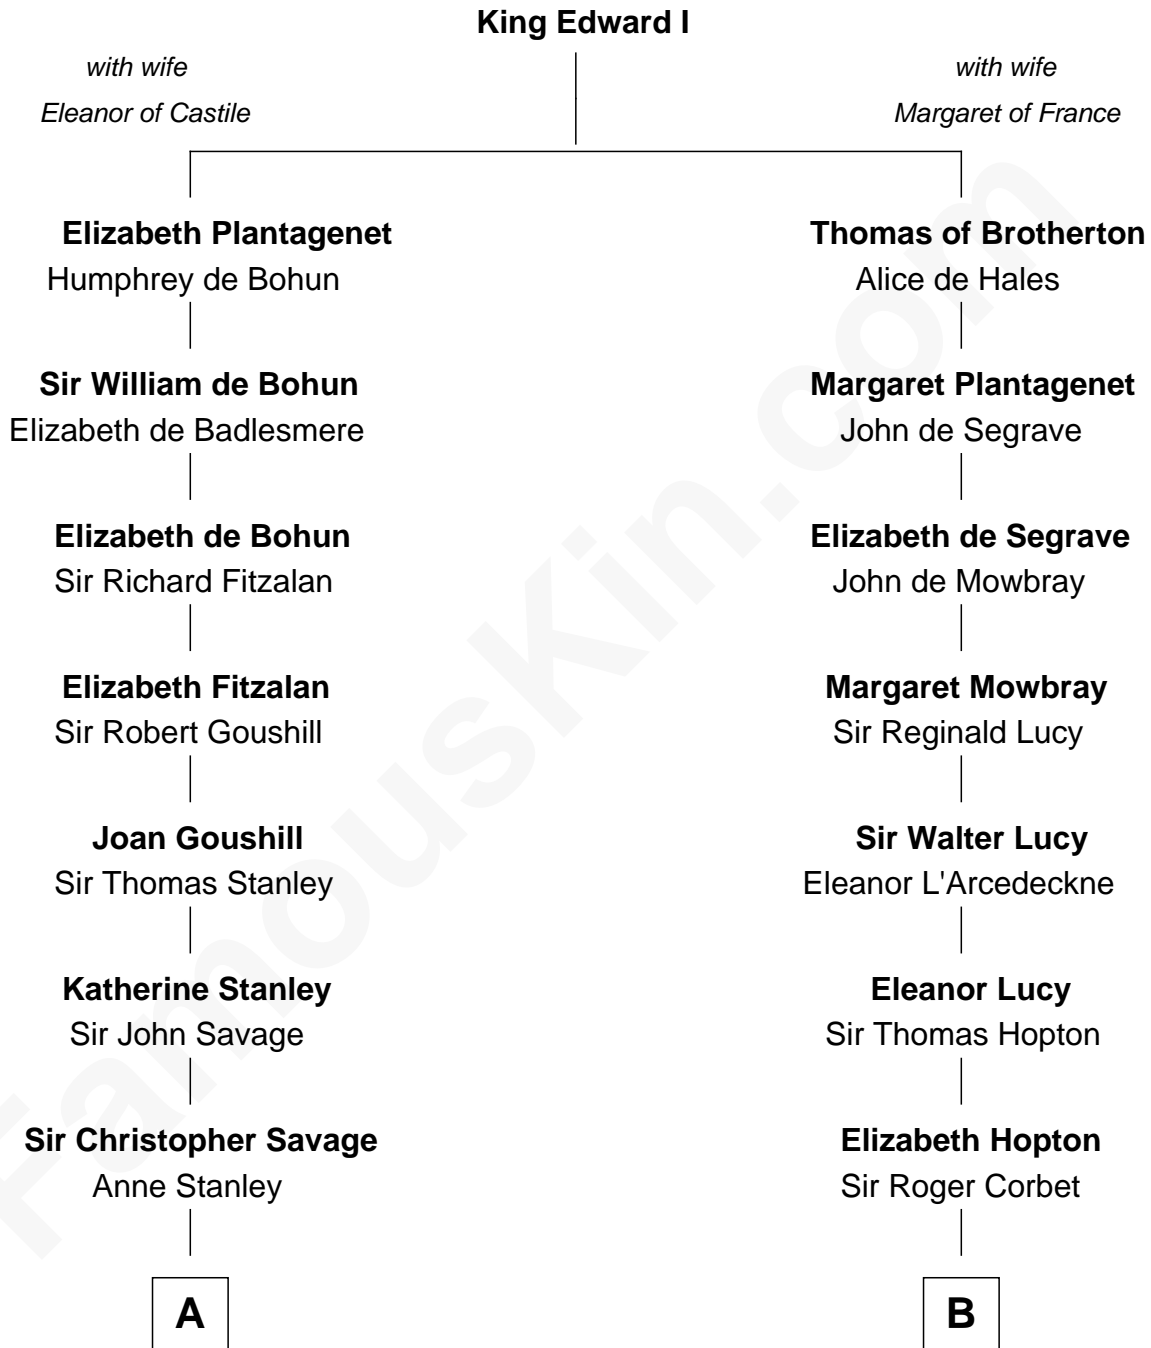

# FamousKin.com Relationship Chart of

**Adlai Stevenson II**

*31st Governor of Illinois*

12th cousin 8 times removed of

**Richard More**

*(c1614 - c1696) Mayflower passenger 1620*

**MAYFLOWER**

**C**

—  
**Mary Peachy Frye**  
Rev. Lewis Warner Green

—  
**Letitia Green**  
Adlai Ewing Stevenson

—  
**Lewis Green Stevenson**  
Helen Louise Davis

—  
**Adlai Stevenson II**  
*31st Governor of Illinois*