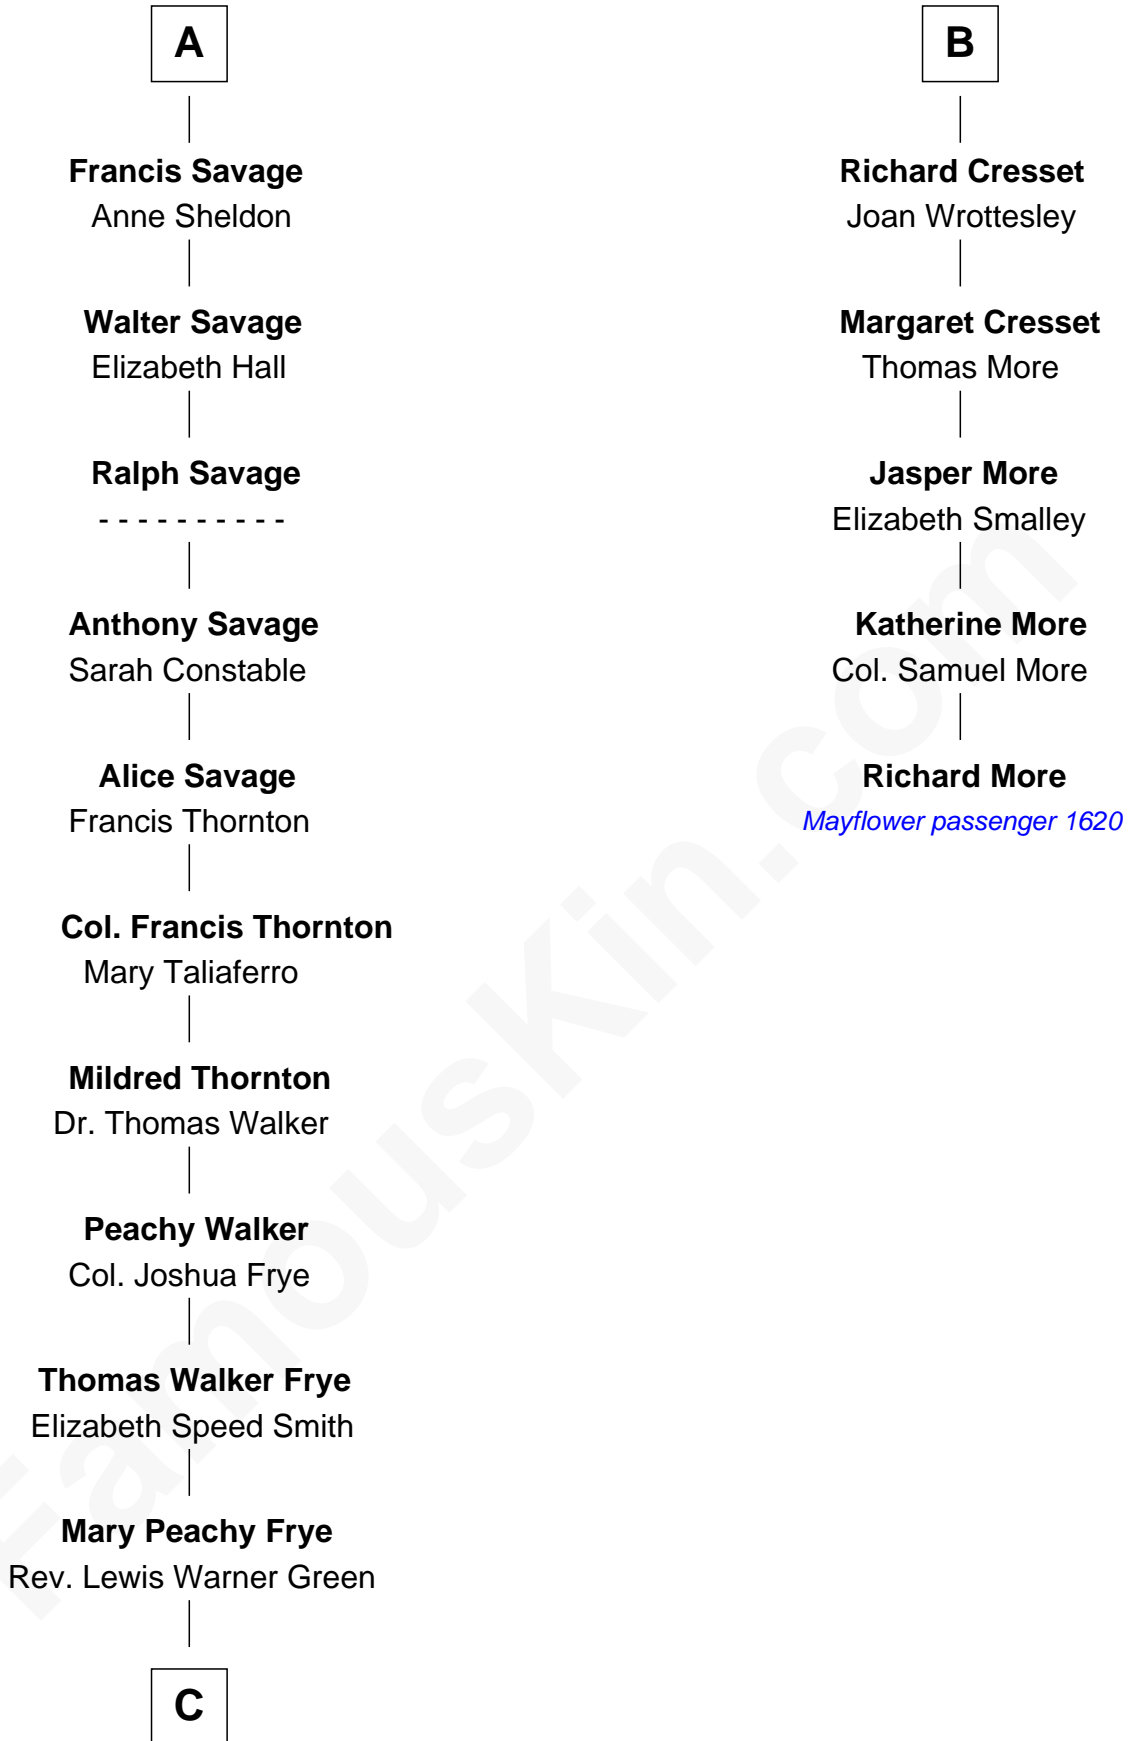

FamousKin.com Relationship Chart of

Adlai Stevenson II

31st Governor of Illinois

11th cousin 8 times removed of

Richard More

(c1614 - c1696) Mayflower passenger 1620

MAYFLOWER

C

—
Letitia Green

Adlai Ewing Stevenson

—
Lewis Green Stevenson

Helen Louise Davis

—
Adlai Stevenson II

31st Governor of Illinois

FamousKin.com