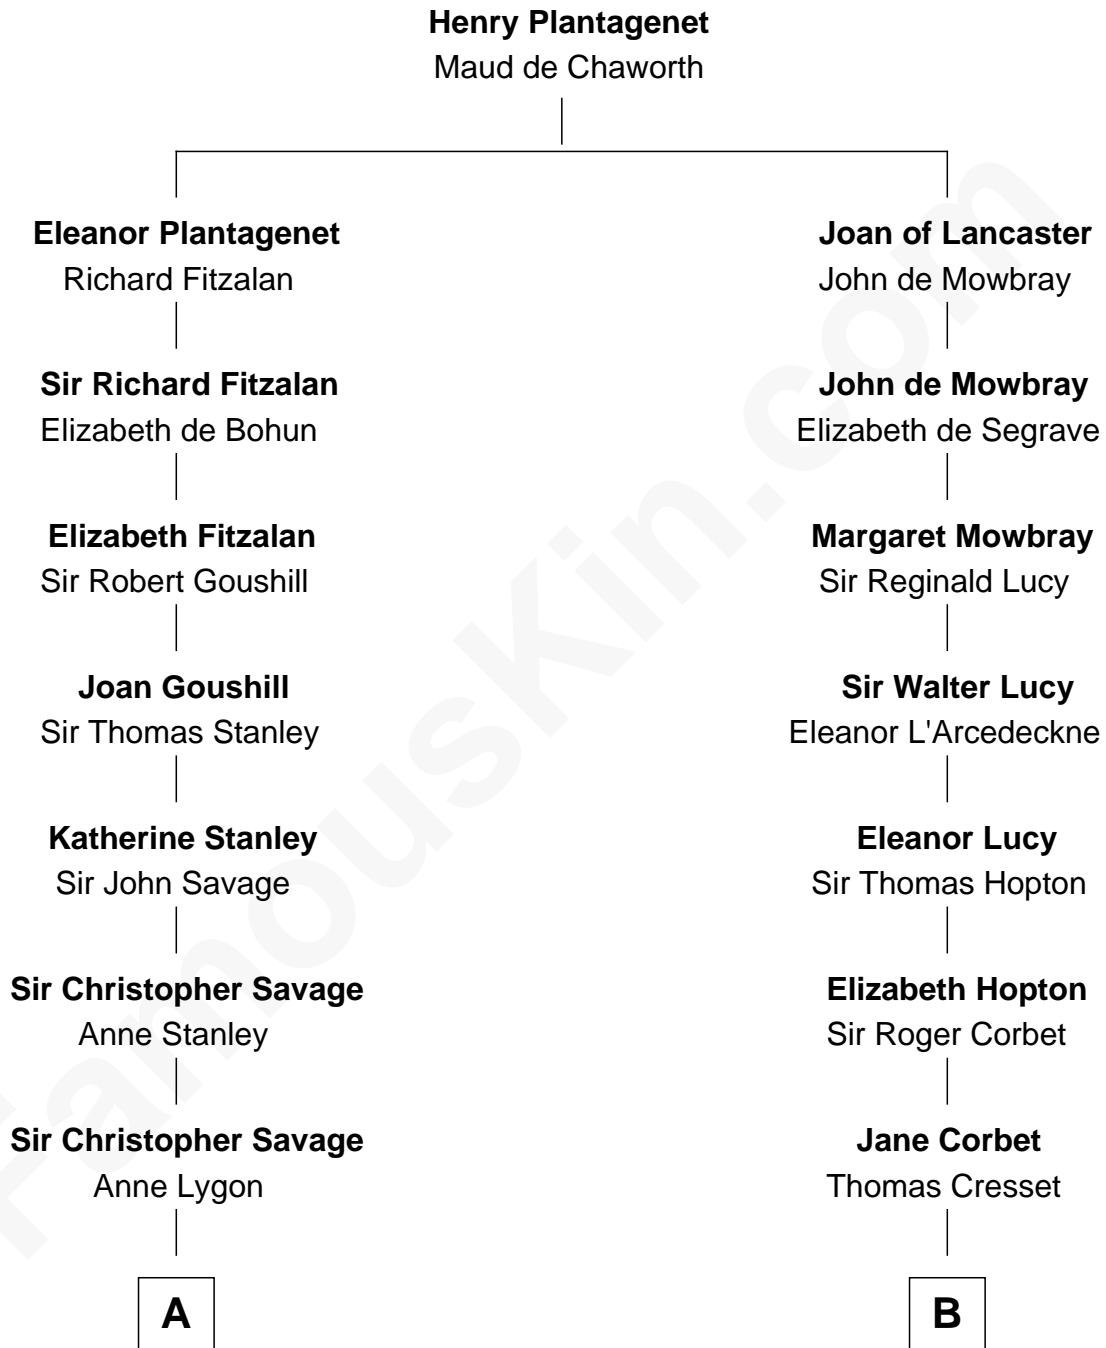

FamousKin.com Relationship Chart of

Adlai Stevenson II

31st Governor of Illinois

11th cousin 8 times removed of

Richard More

(c1614 - c1696) Mayflower passenger 1620

MAYFLOWER

C

—
Letitia Green

Adlai Ewing Stevenson

—
Lewis Green Stevenson

Helen Louise Davis

—
Adlai Stevenson II

31st Governor of Illinois

FamousKin.com