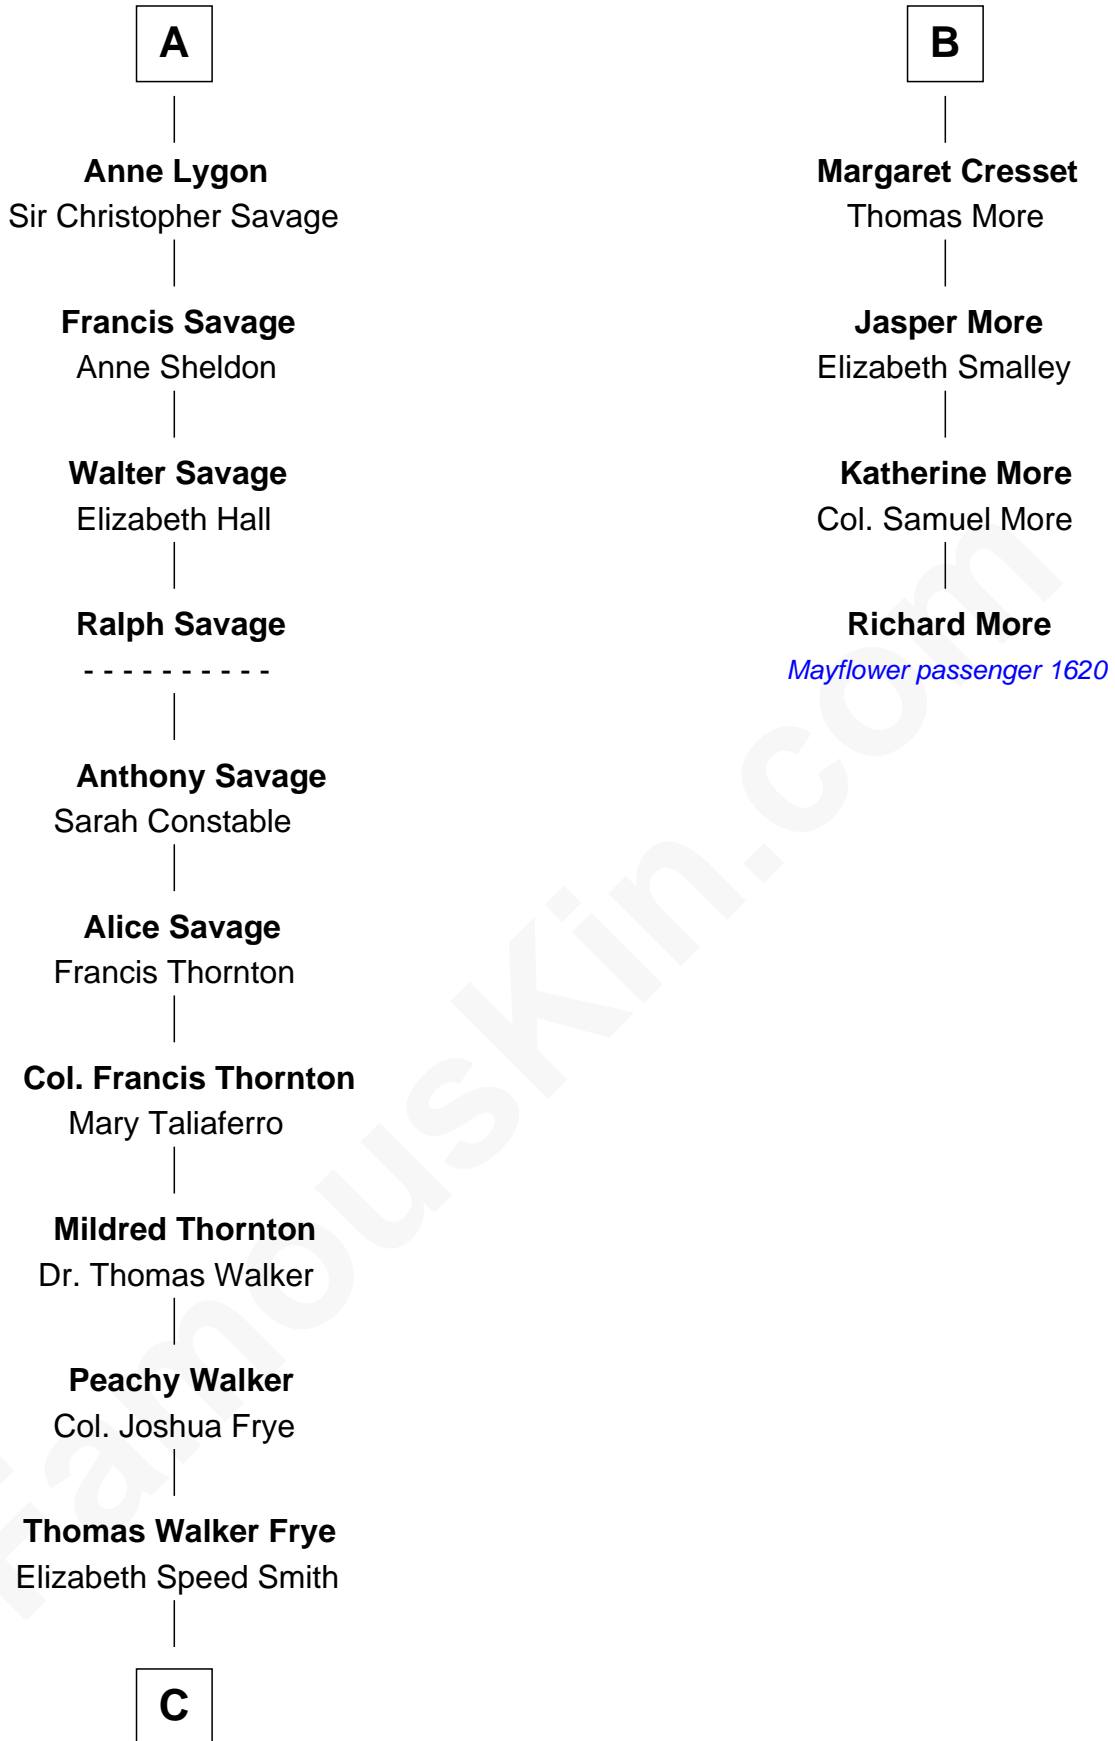

FamousKin.com Relationship Chart of

Adlai Stevenson II

31st Governor of Illinois

10th cousin 10 times removed of

Richard More

(c1614 - c1696) Mayflower passenger 1620

MAYFLOWER

C

—
Mary Peachy Frye
Rev. Lewis Warner Green

—
Letitia Green
Adlai Ewing Stevenson

—
Lewis Green Stevenson
Helen Louise Davis

—
Adlai Stevenson II
31st Governor of Illinois

FamousKin.com