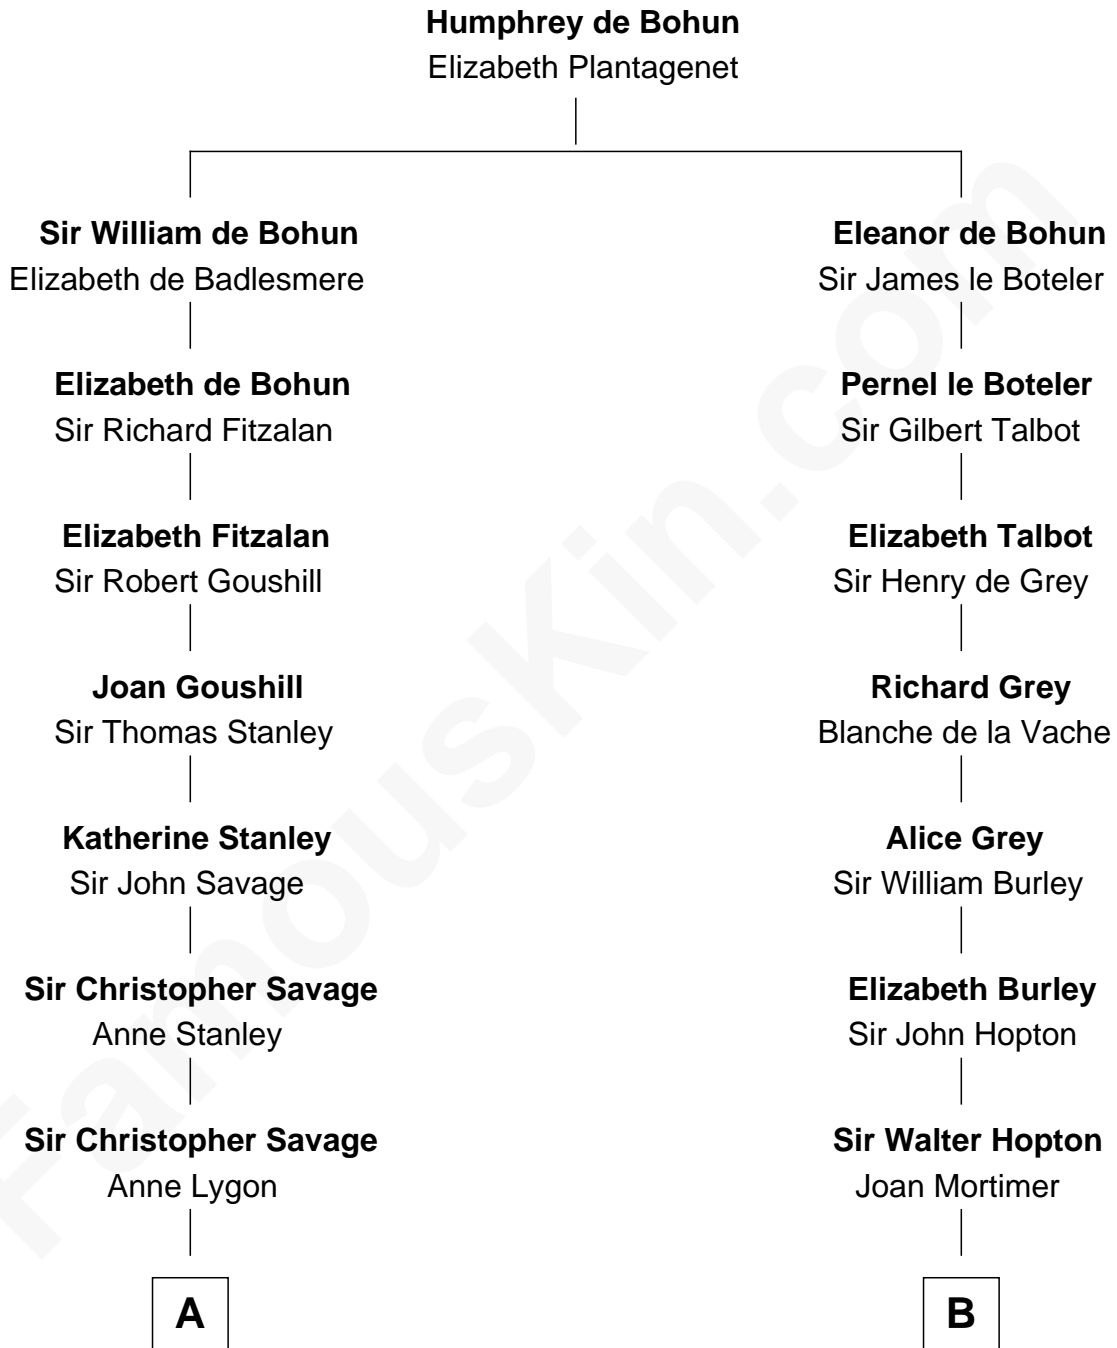

FamousKin.com Relationship Chart of

Adlai Stevenson II

31st Governor of Illinois

14th cousin 5 times removed of

Richard More

(c1614 - c1696) Mayflower passenger 1620

MAYFLOWER

C

—
Letitia Green

Adlai Ewing Stevenson

—
Lewis Green Stevenson

Helen Louise Davis

—
Adlai Stevenson II

31st Governor of Illinois

FamousKin.com