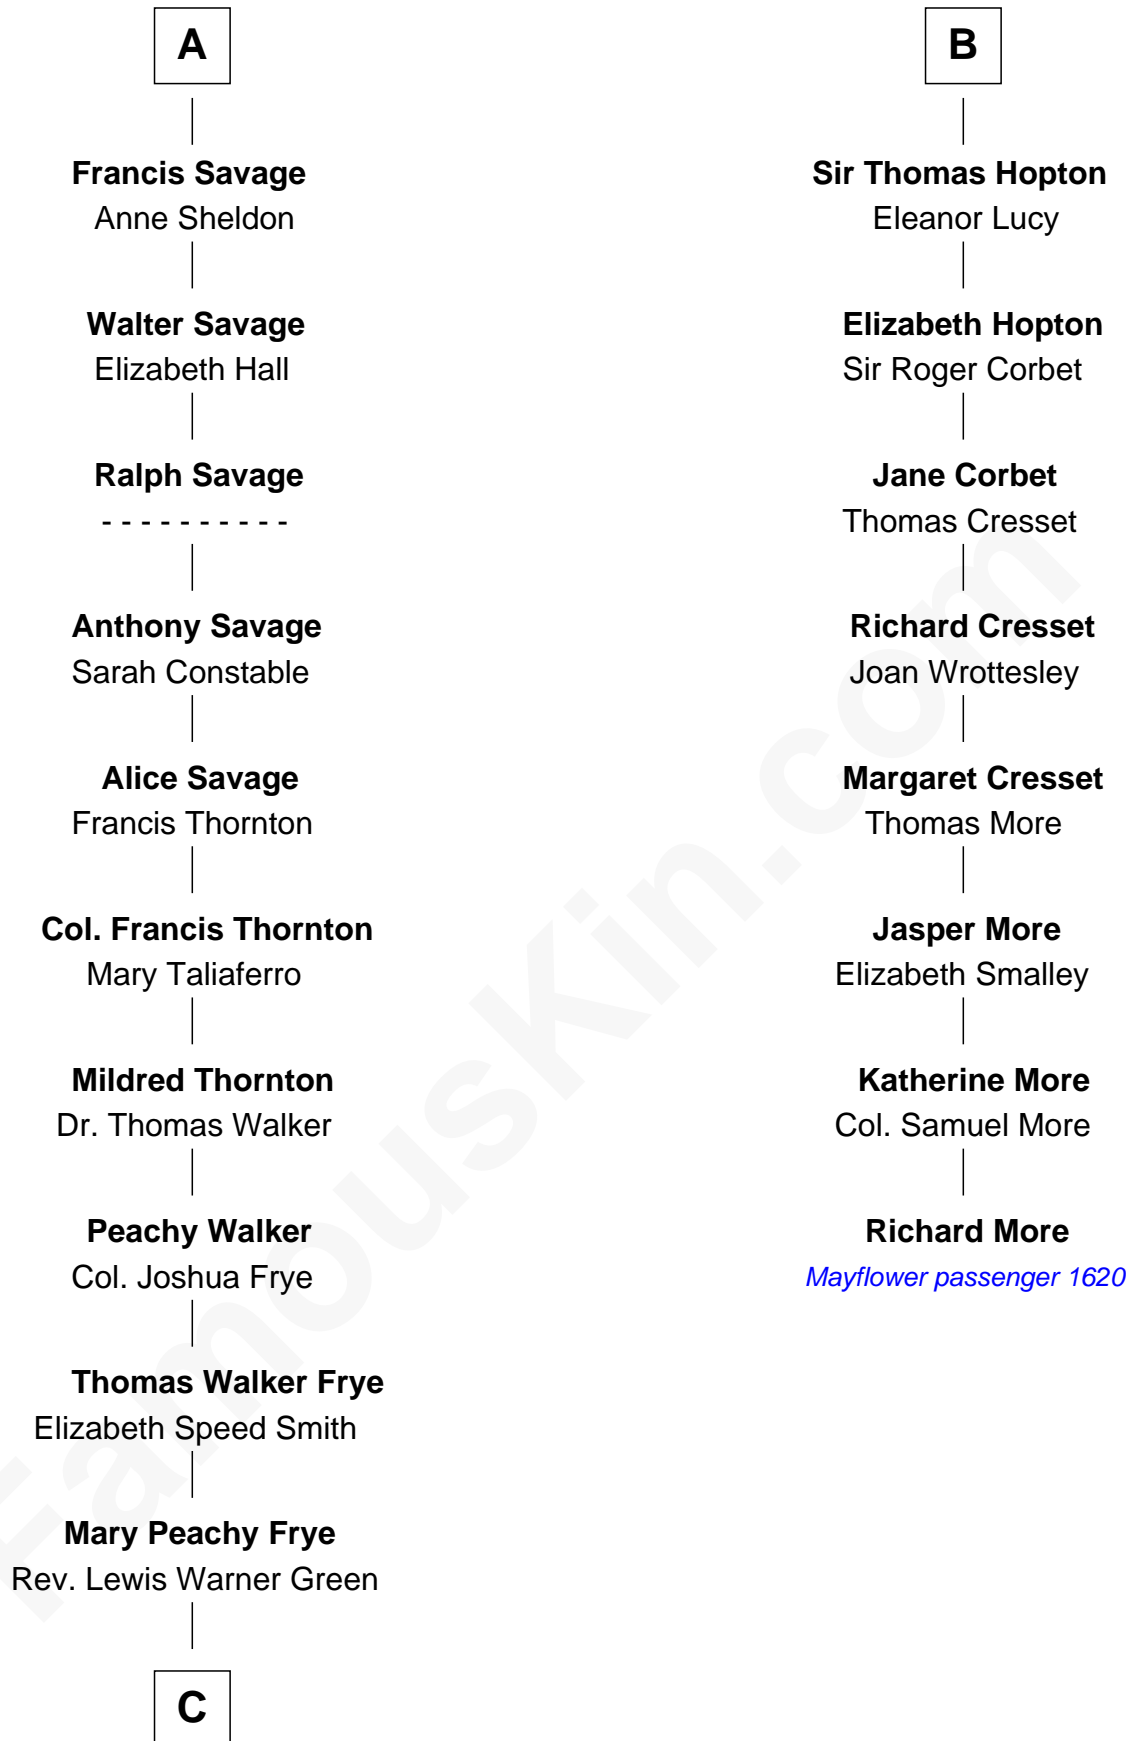

FamousKin.com Relationship Chart of

Adlai Stevenson II

31st Governor of Illinois

14th cousin 5 times removed of

Richard More

(c1614 - c1696) Mayflower passenger 1620

MAYFLOWER

C

—
Letitia Green

Adlai Ewing Stevenson

—
Lewis Green Stevenson

Helen Louise Davis

—
Adlai Stevenson II

31st Governor of Illinois

FamousKin.com