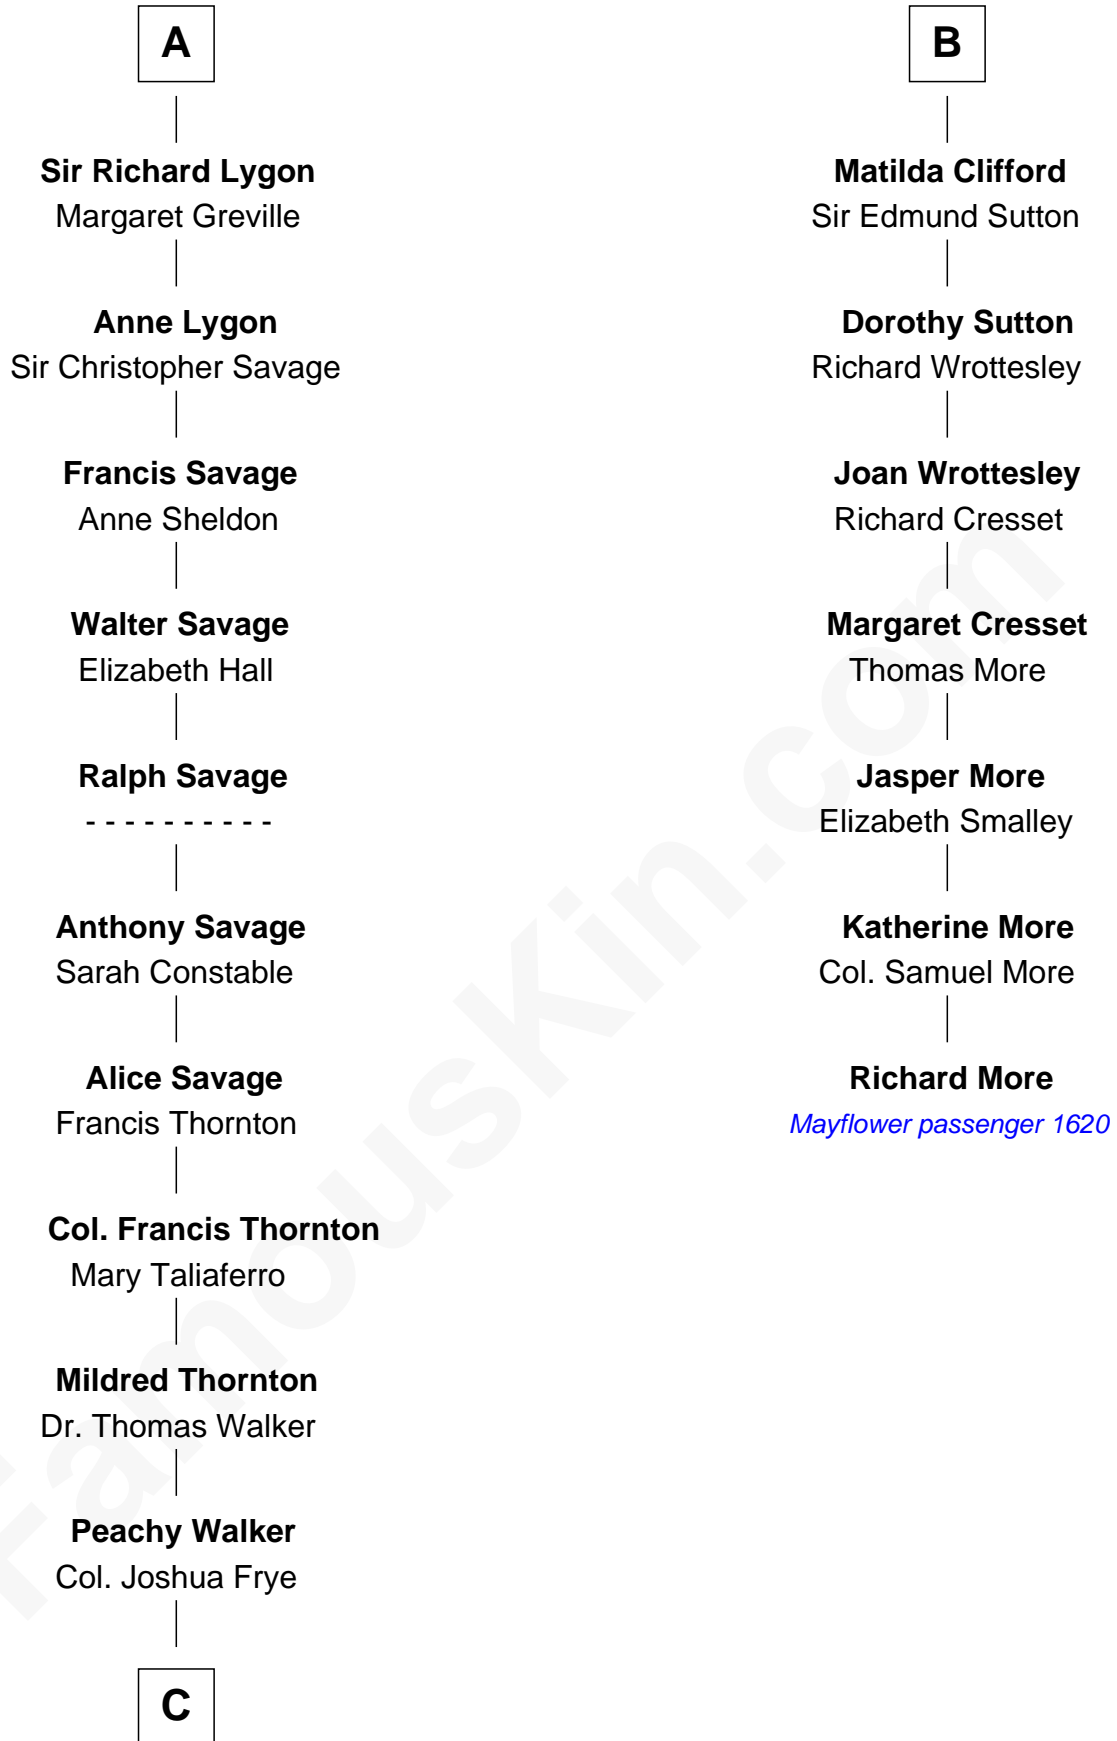

FamousKin.com Relationship Chart of

Adlai Stevenson II

31st Governor of Illinois

13th cousin 8 times removed of

Richard More

(c1614 - c1696) Mayflower passenger 1620

MAYFLOWER

C

—
Thomas Walker Frye
Elizabeth Speed Smith

—
Mary Peachy Frye
Rev. Lewis Warner Green

—
Letitia Green
Adlai Ewing Stevenson

—
Lewis Green Stevenson
Helen Louise Davis

—
Adlai Stevenson II
31st Governor of Illinois