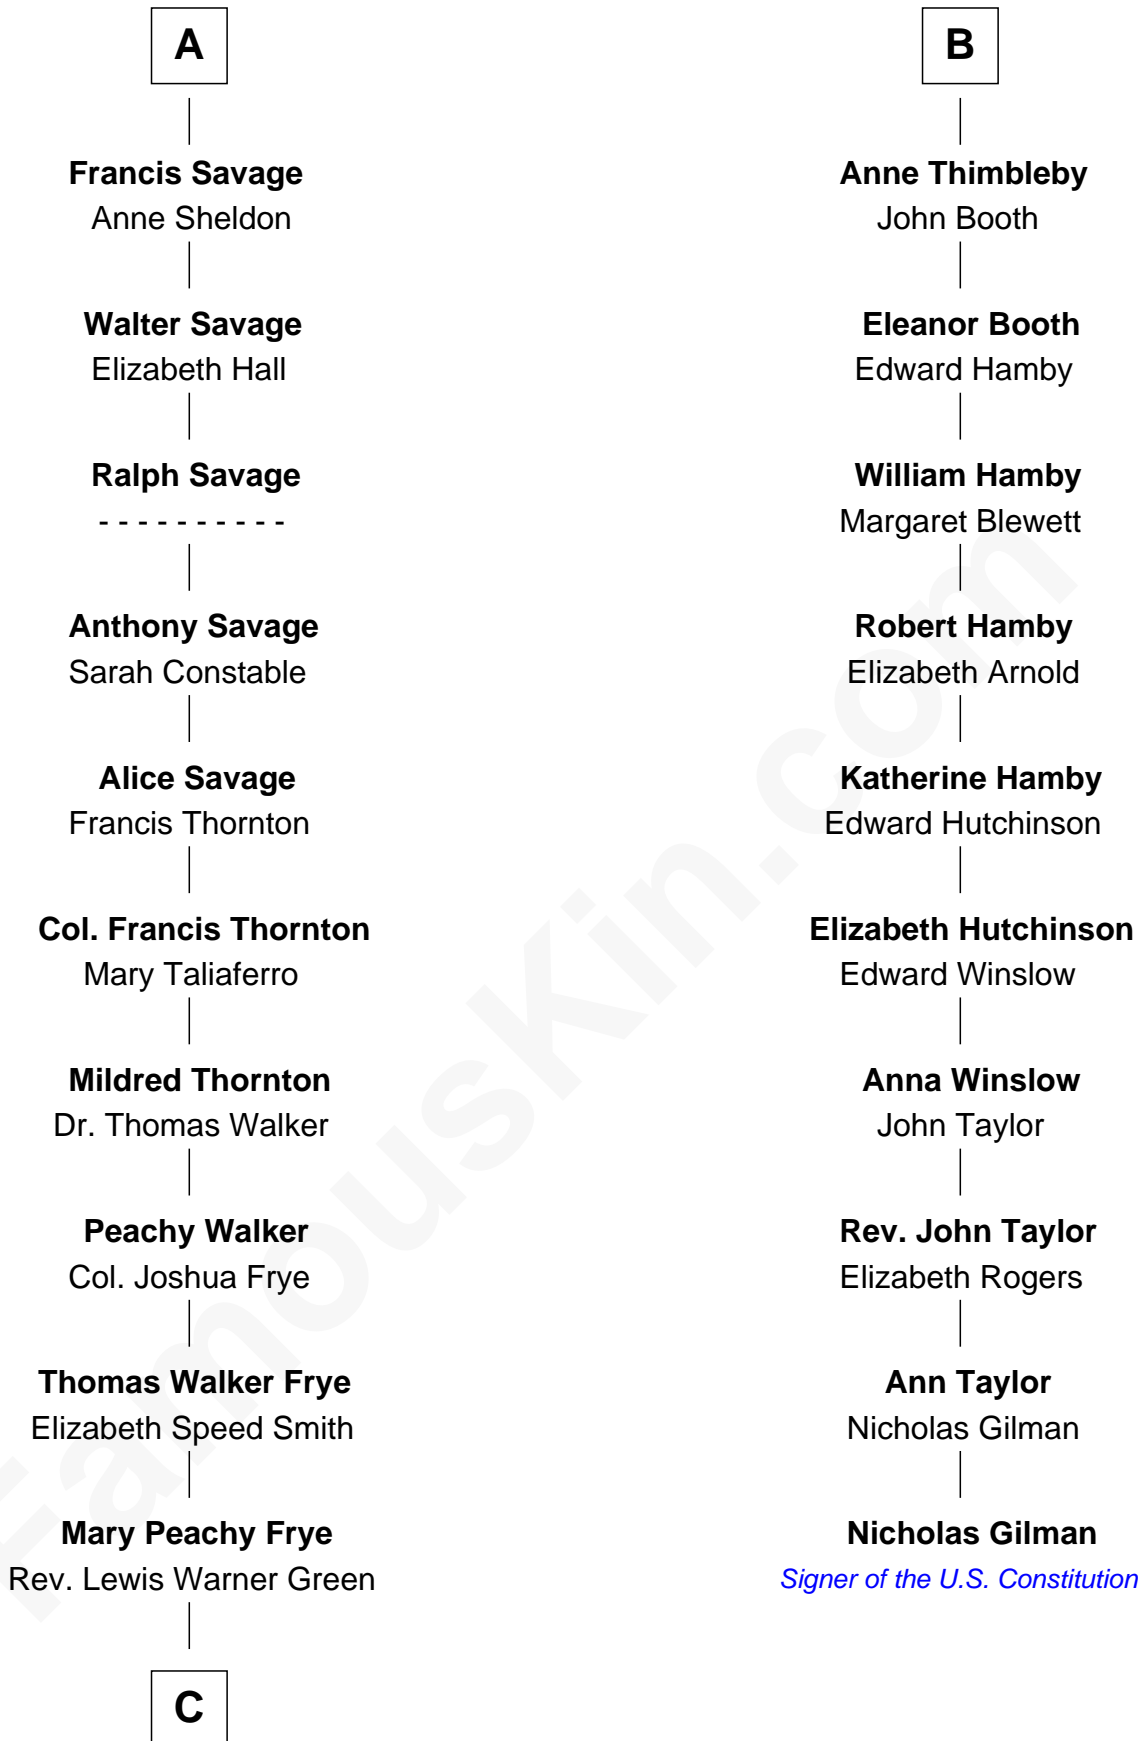

FamousKin.com Relationship Chart of

Adlai Stevenson II

31st Governor of Illinois

16th cousin 3 times removed of

Nicholas Gilman

Signer of the U.S. Constitution

Bartholomew de Badlesmere

Margaret de Clare

Katherine Stanley

Sir John Savage

Sir Christopher Savage

Anne Stanley

Sir Christopher Savage

Anne Lygon

A

Margery de Badlesmere

Sir William de Ros

Maud de Roos

John de Welles

Margery de Welles

Stephen le Scrope

Maude le Scrope

Sir Baldwin Freville

Margaret Freville

Sir Hugh Willoughby

Margery Willoughby

Sir Godfrey Hilton

Elizabeth Hilton

Richard Thimbleby

B

C

—
Letitia Green