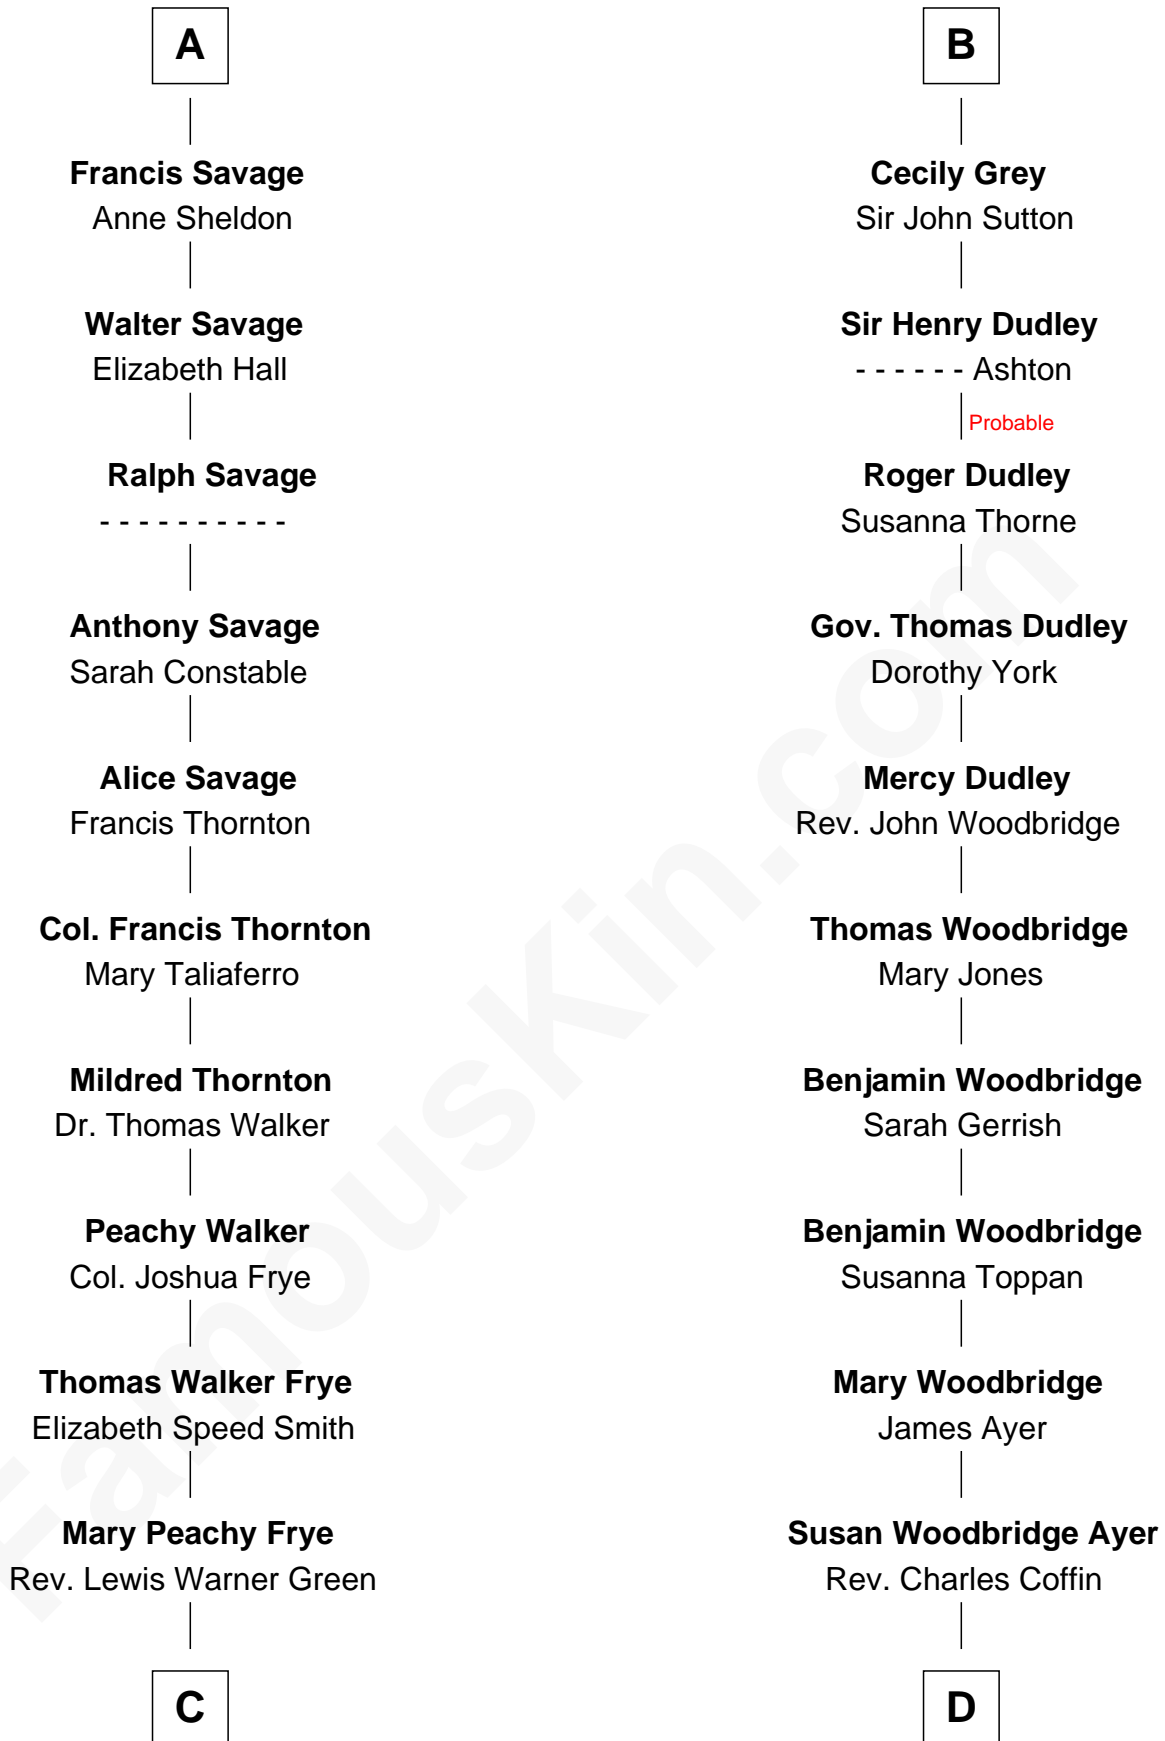

FamousKin.com Relationship Chart of

Adlai Stevenson II

31st Governor of Illinois

19th cousin 1 time removed of

Tennessee Williams

Author of A Streetcar Named Desire

Bartholomew de Badlesmere

Margaret de Clare

Sir William de Ros

Thomas de Ros

Beatrice de Stafford

Margaret de Ros

Sir Reynold Grey

Margaret Grey

Sir William Bonville

William Bonville

Elizabeth Harington

William Bonville

Katherine Neville

Cecily Bonville

Thomas Grey

B

C

Letitia Green
Adlai Ewing Stevenson

Lewis Green Stevenson
Helen Louise Davis

Adlai Stevenson II
31st Governor of Illinois

D

Cornelius Worcester Coffin
Nancy McCorkle

Isabelle Coffin
Thomas Lanier Williams

Cornelius Coffin Williams
Edwina Dakin