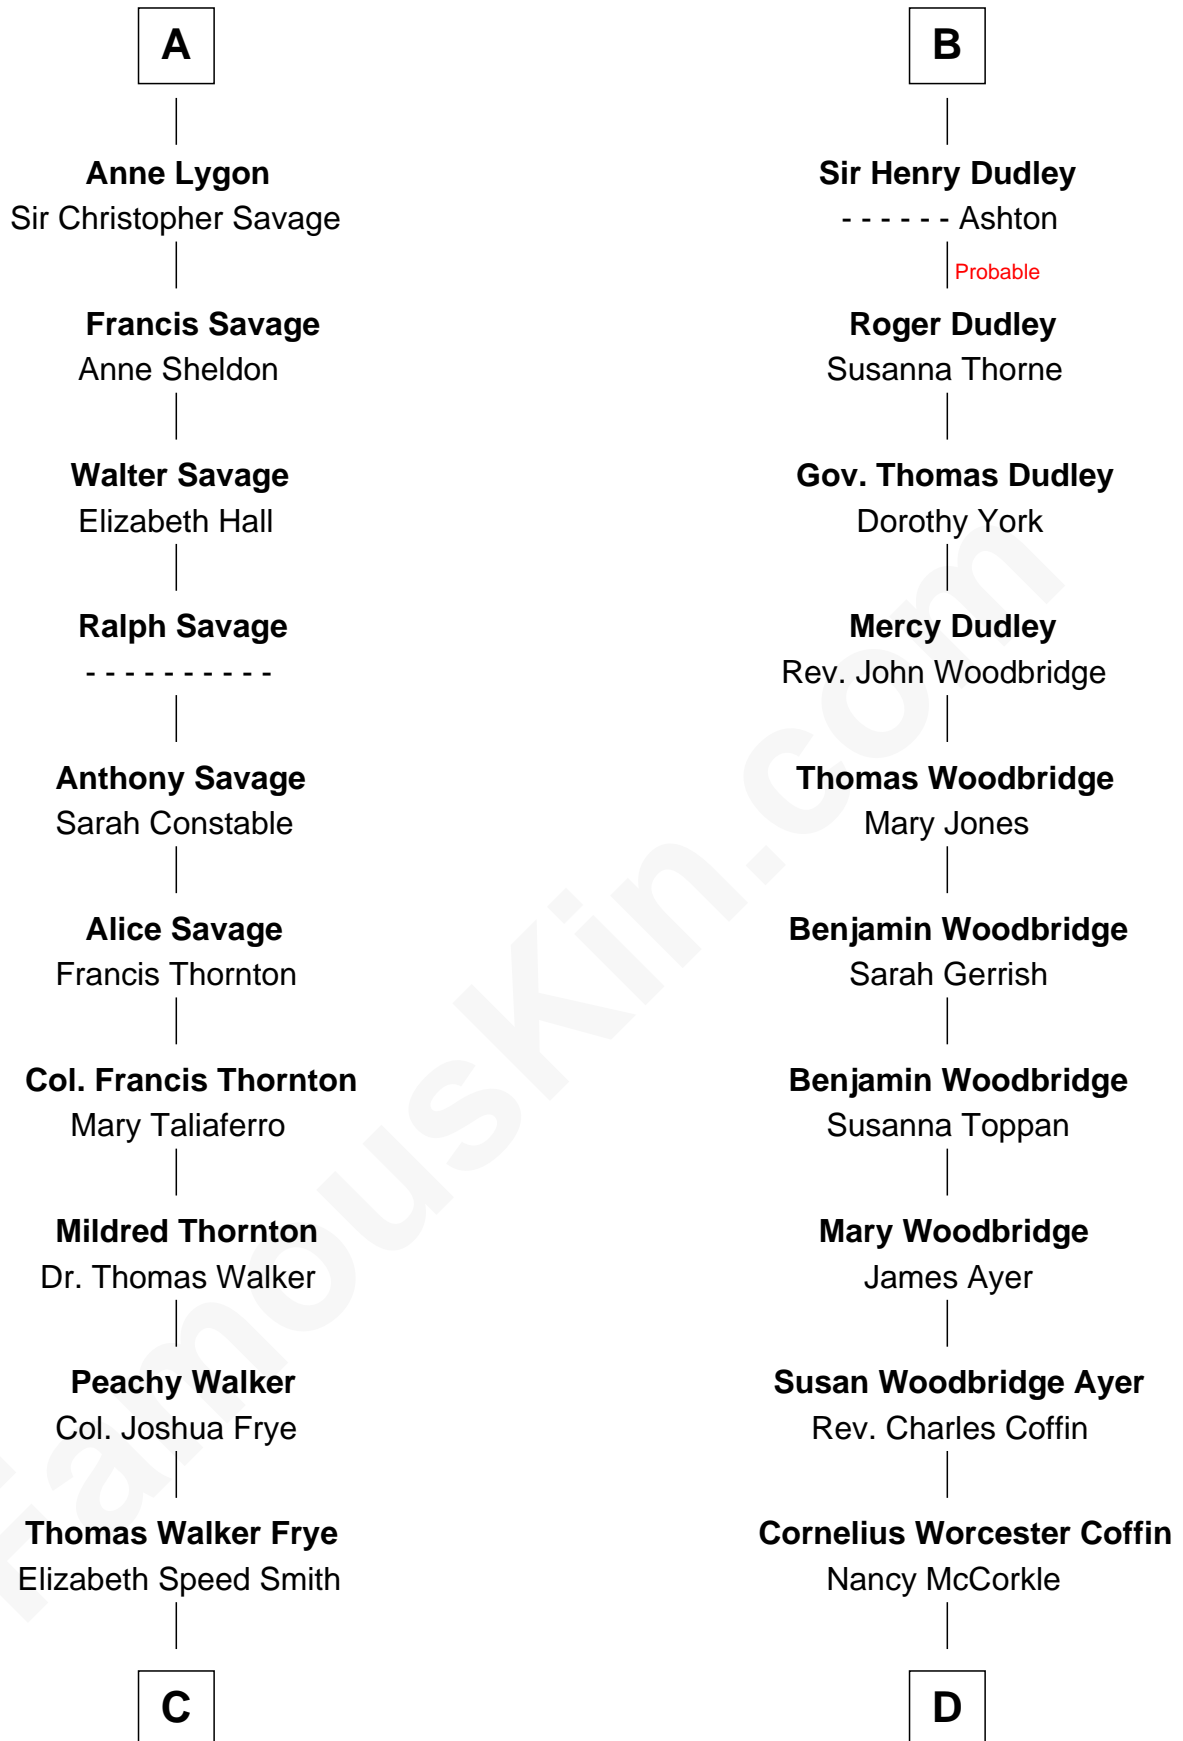

FamousKin.com Relationship Chart of

Adlai Stevenson II

31st Governor of Illinois

19th cousin 1 time removed of

Tennessee Williams

Author of A Streetcar Named Desire

C

Mary Peachy Frye
Rev. Lewis Warner Green

Letitia Green
Adlai Ewing Stevenson

Lewis Green Stevenson
Helen Louise Davis

Adlai Stevenson II
31st Governor of Illinois

D

Isabelle Coffin
Thomas Lanier Williams

Cornelius Coffin Williams
Edwina Dakin

Tennessee Williams
Author of A Streetcar Named Desire