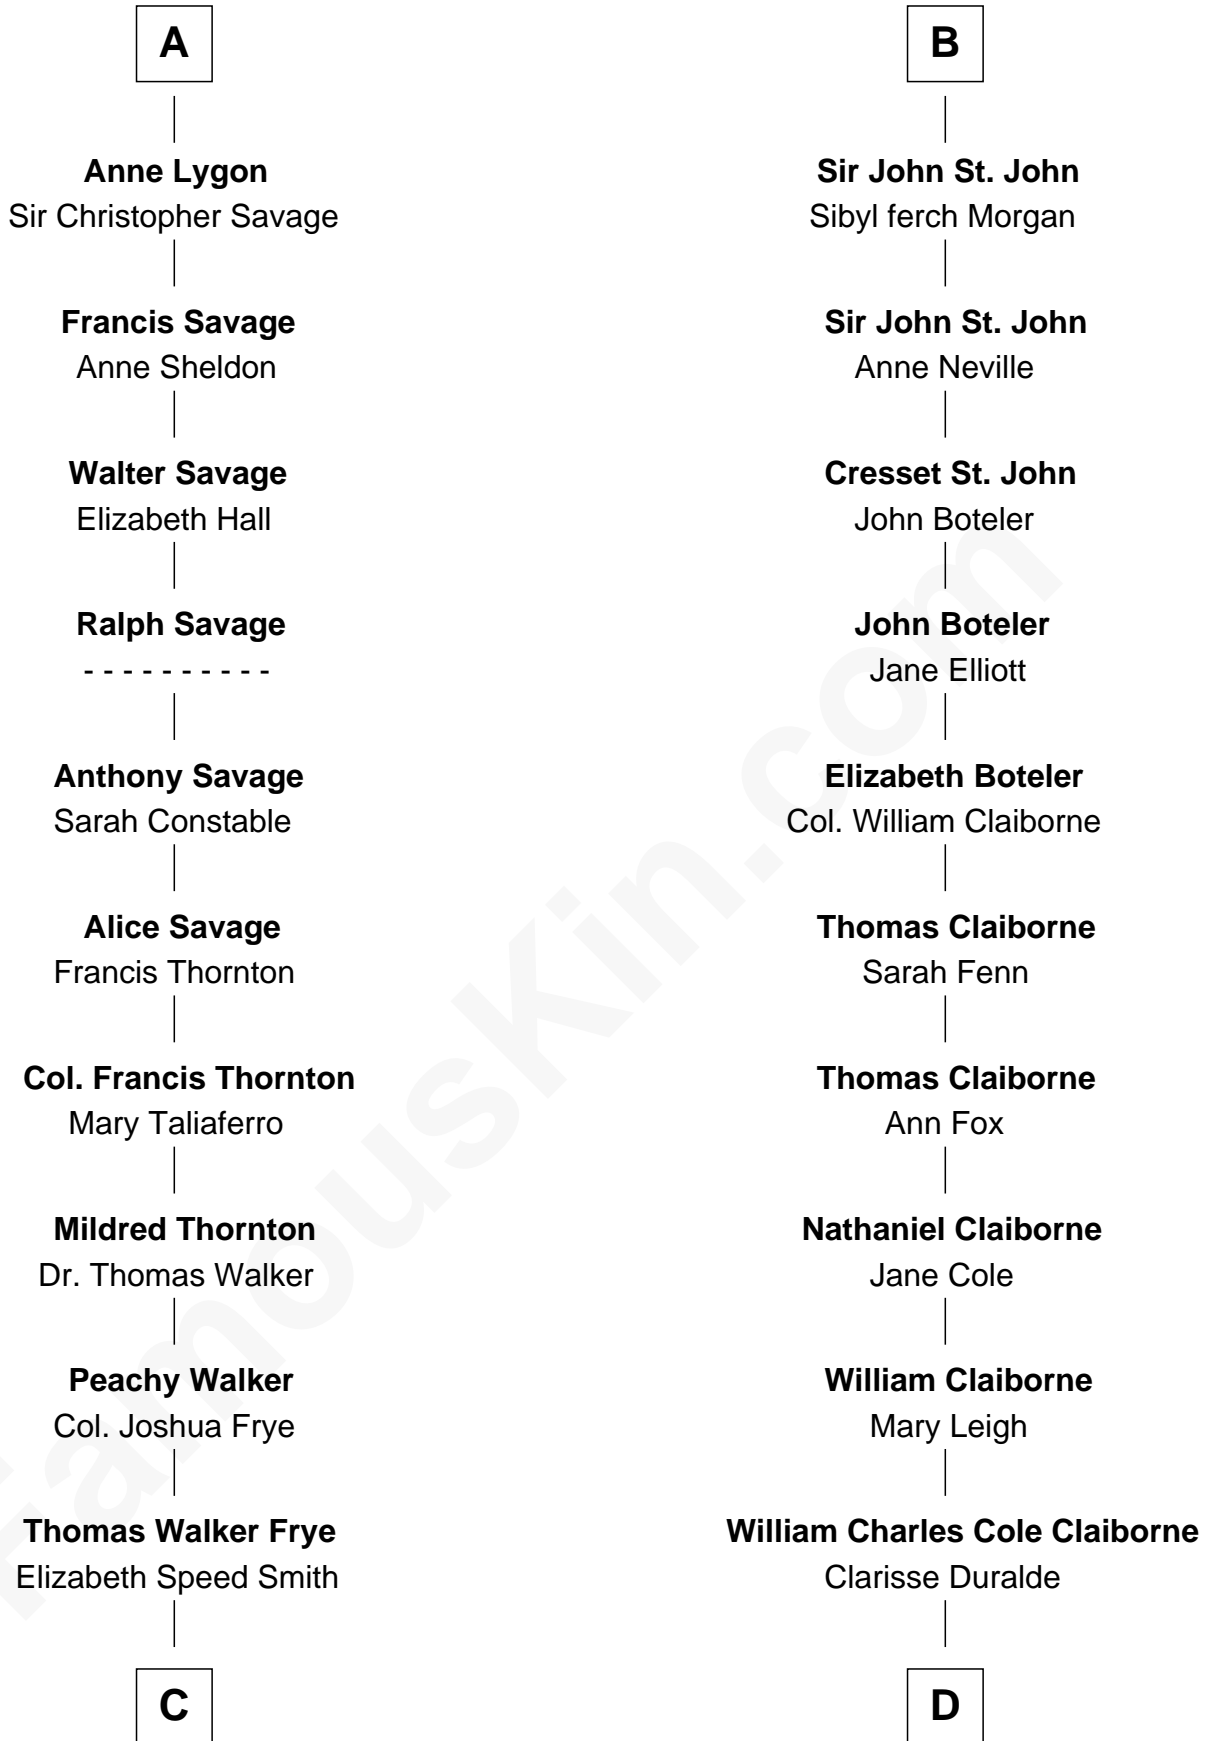

FamousKin.com Relationship Chart of

Adlai Stevenson II
31st Governor of Illinois

20th cousin of

Liz Claiborne

Fashion Designer and Founder of Liz Claiborne Inc.

Sir Walter de Beauchamp

Alice de Tony

C

Mary Peachy Frye
Rev. Lewis Warner Green

Letitia Green
Adlai Ewing Stevenson

Lewis Green Stevenson
Helen Louise Davis

Adlai Stevenson II
31st Governor of Illinois

D

William Charles Cole Claiborne
Louise de Balathier