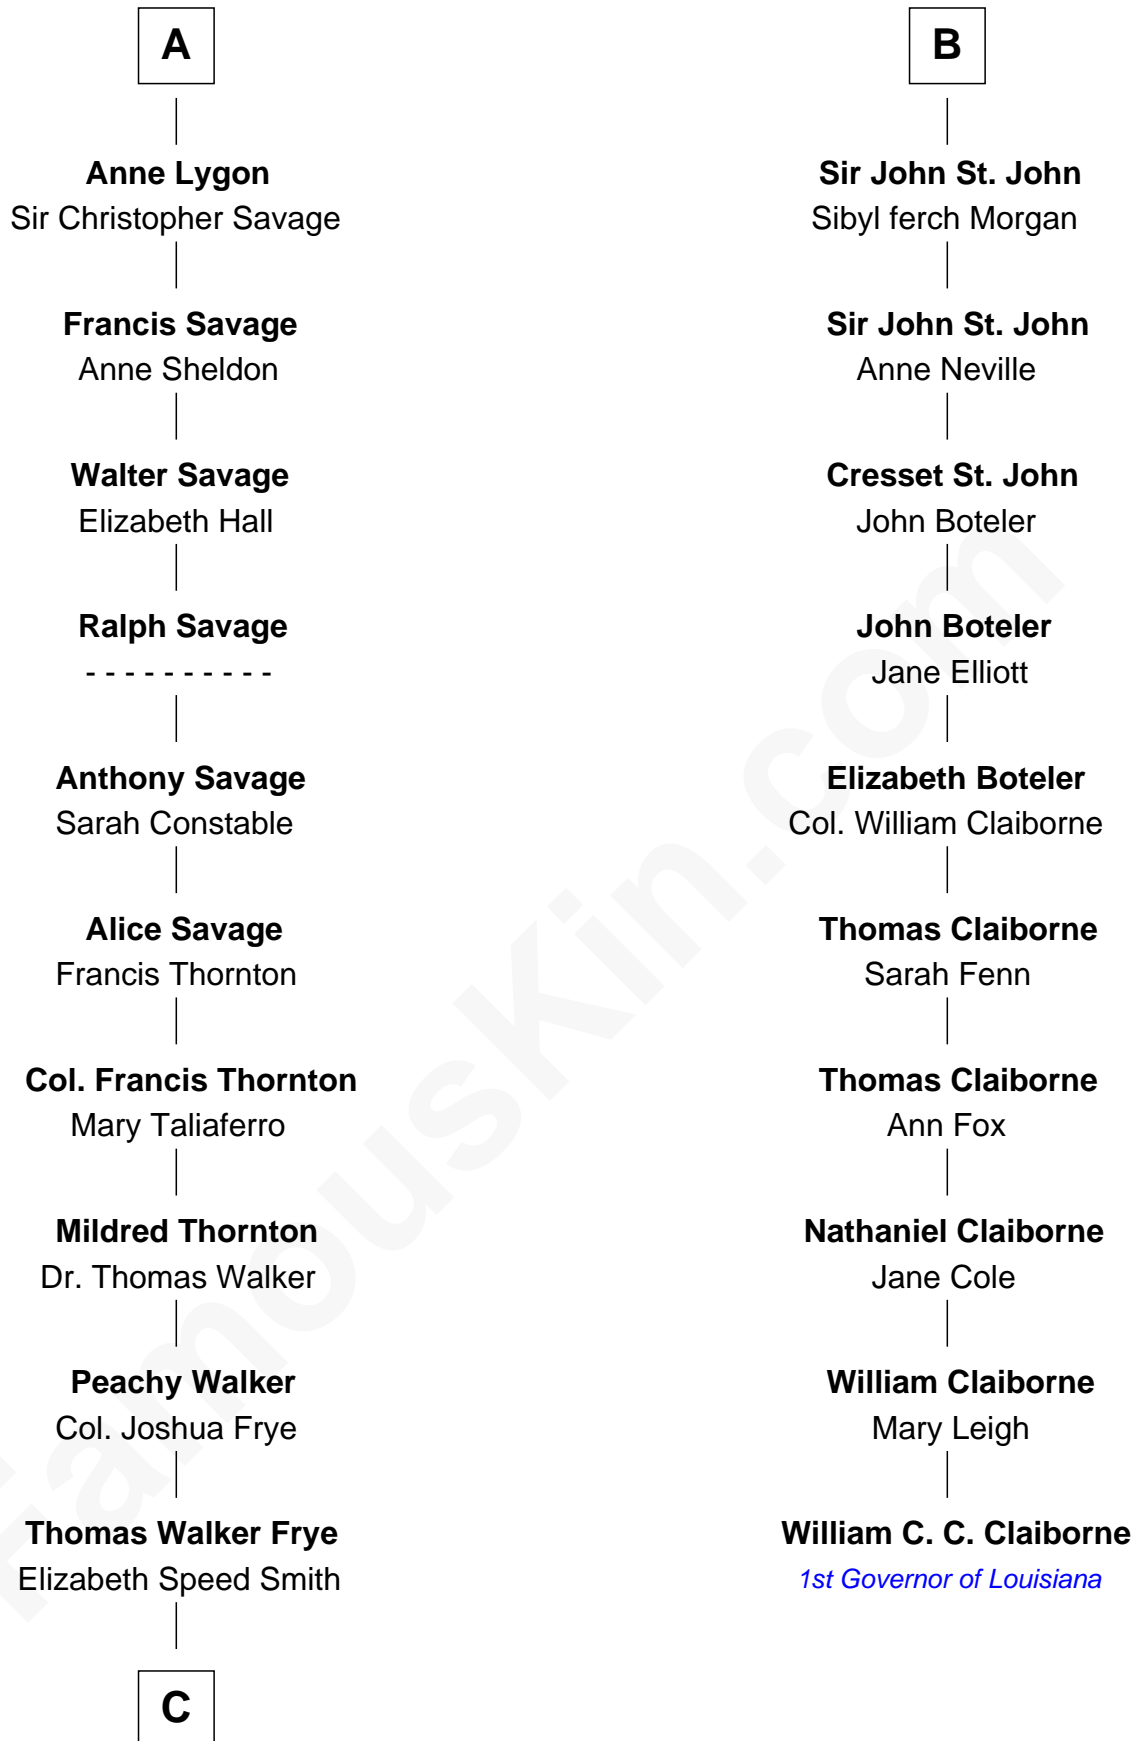

FamousKin.com Relationship Chart of

Adlai Stevenson II

31st Governor of Illinois

16th cousin 4 times removed of

William C. C. Claiborne

1st Governor of Louisiana

Sir Walter de Beauchamp

Alice de Tony

C

—
Mary Peachy Frye
Rev. Lewis Warner Green

—
Letitia Green
Adlai Ewing Stevenson

—
Lewis Green Stevenson
Helen Louise Davis

—
Adlai Stevenson II
31st Governor of Illinois

FamousKin.com