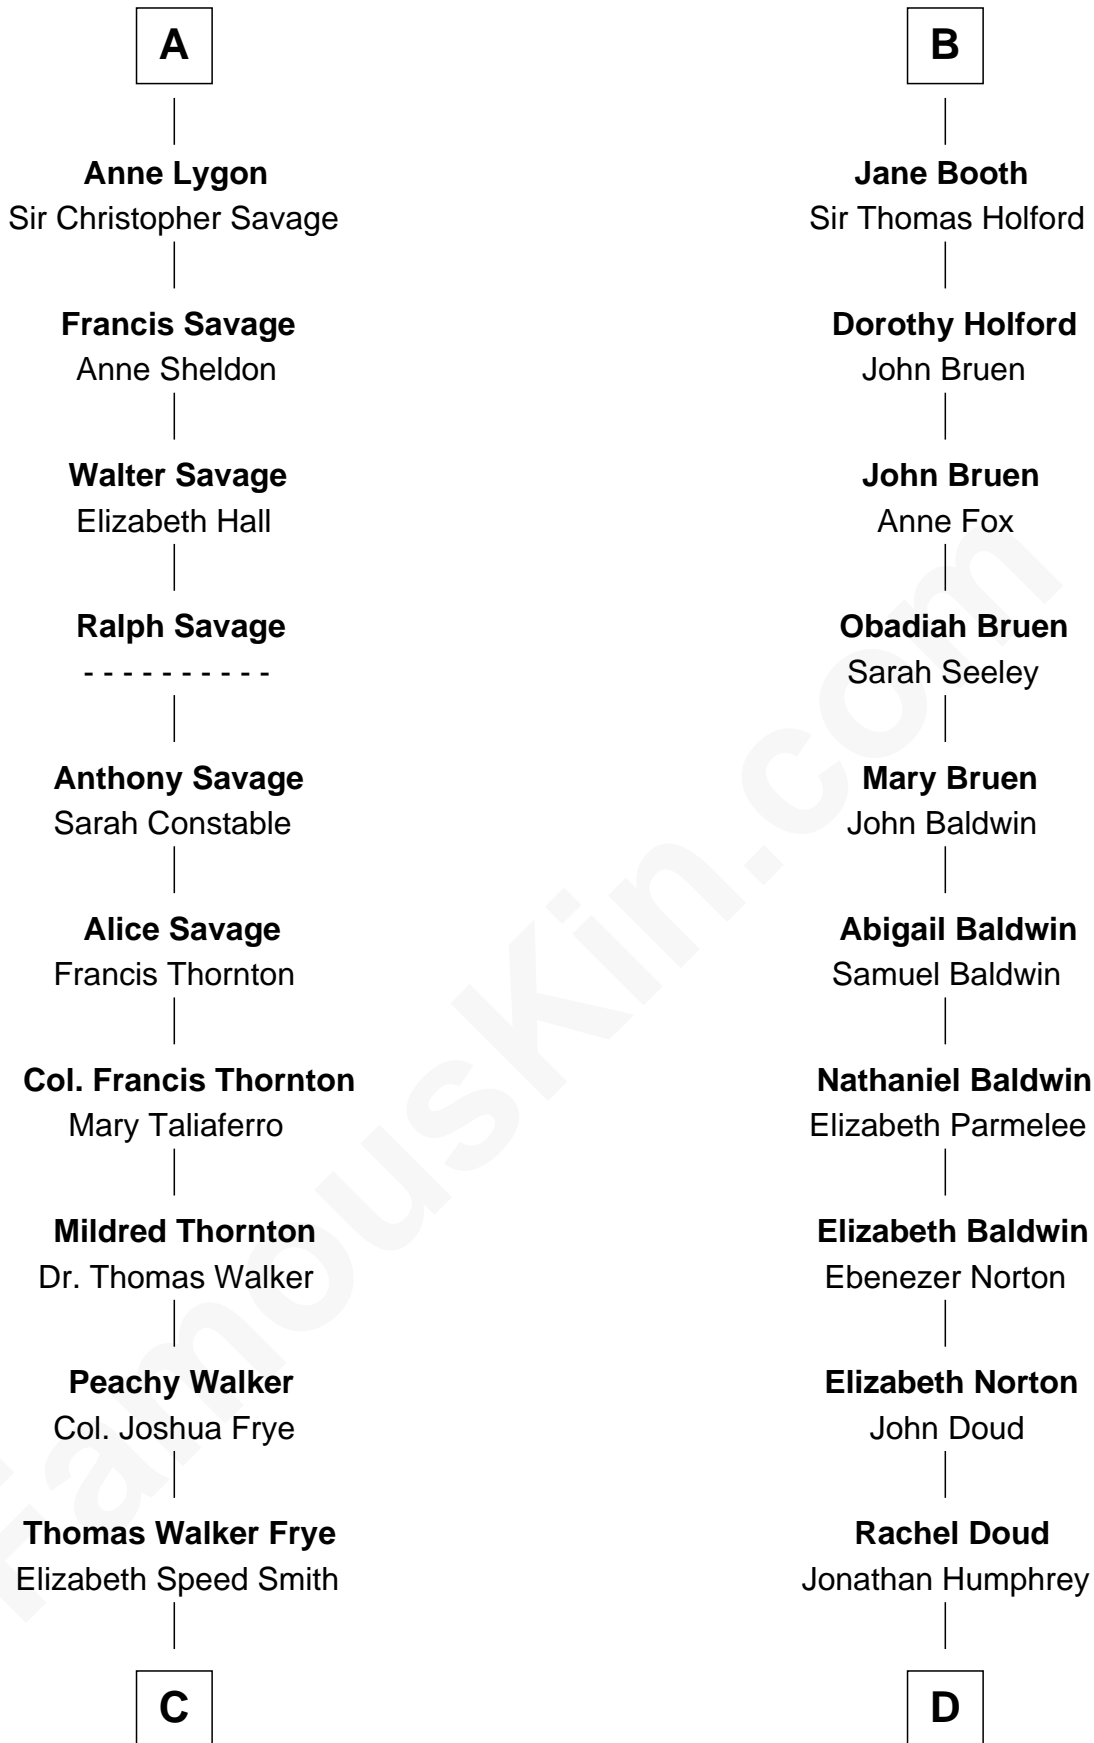

FamousKin.com Relationship Chart of

Adlai Stevenson II
31st Governor of Illinois

20th cousin of

Humphrey Bogart
Movie Actor

Katherine de Hastang
Ralph de Stafford

C

Mary Peachy Frye
Rev. Lewis Warner Green

Letitia Green
Adlai Ewing Stevenson

Lewis Green Stevenson
Helen Louise Davis

Adlai Stevenson II
31st Governor of Illinois

D

Harvey Humphrey
Elizabeth Rogers Perkins

John Perkins Humphrey
Frances Dewey Churchill

Maud Humphrey
Dr. Belmont Deforest Bogart