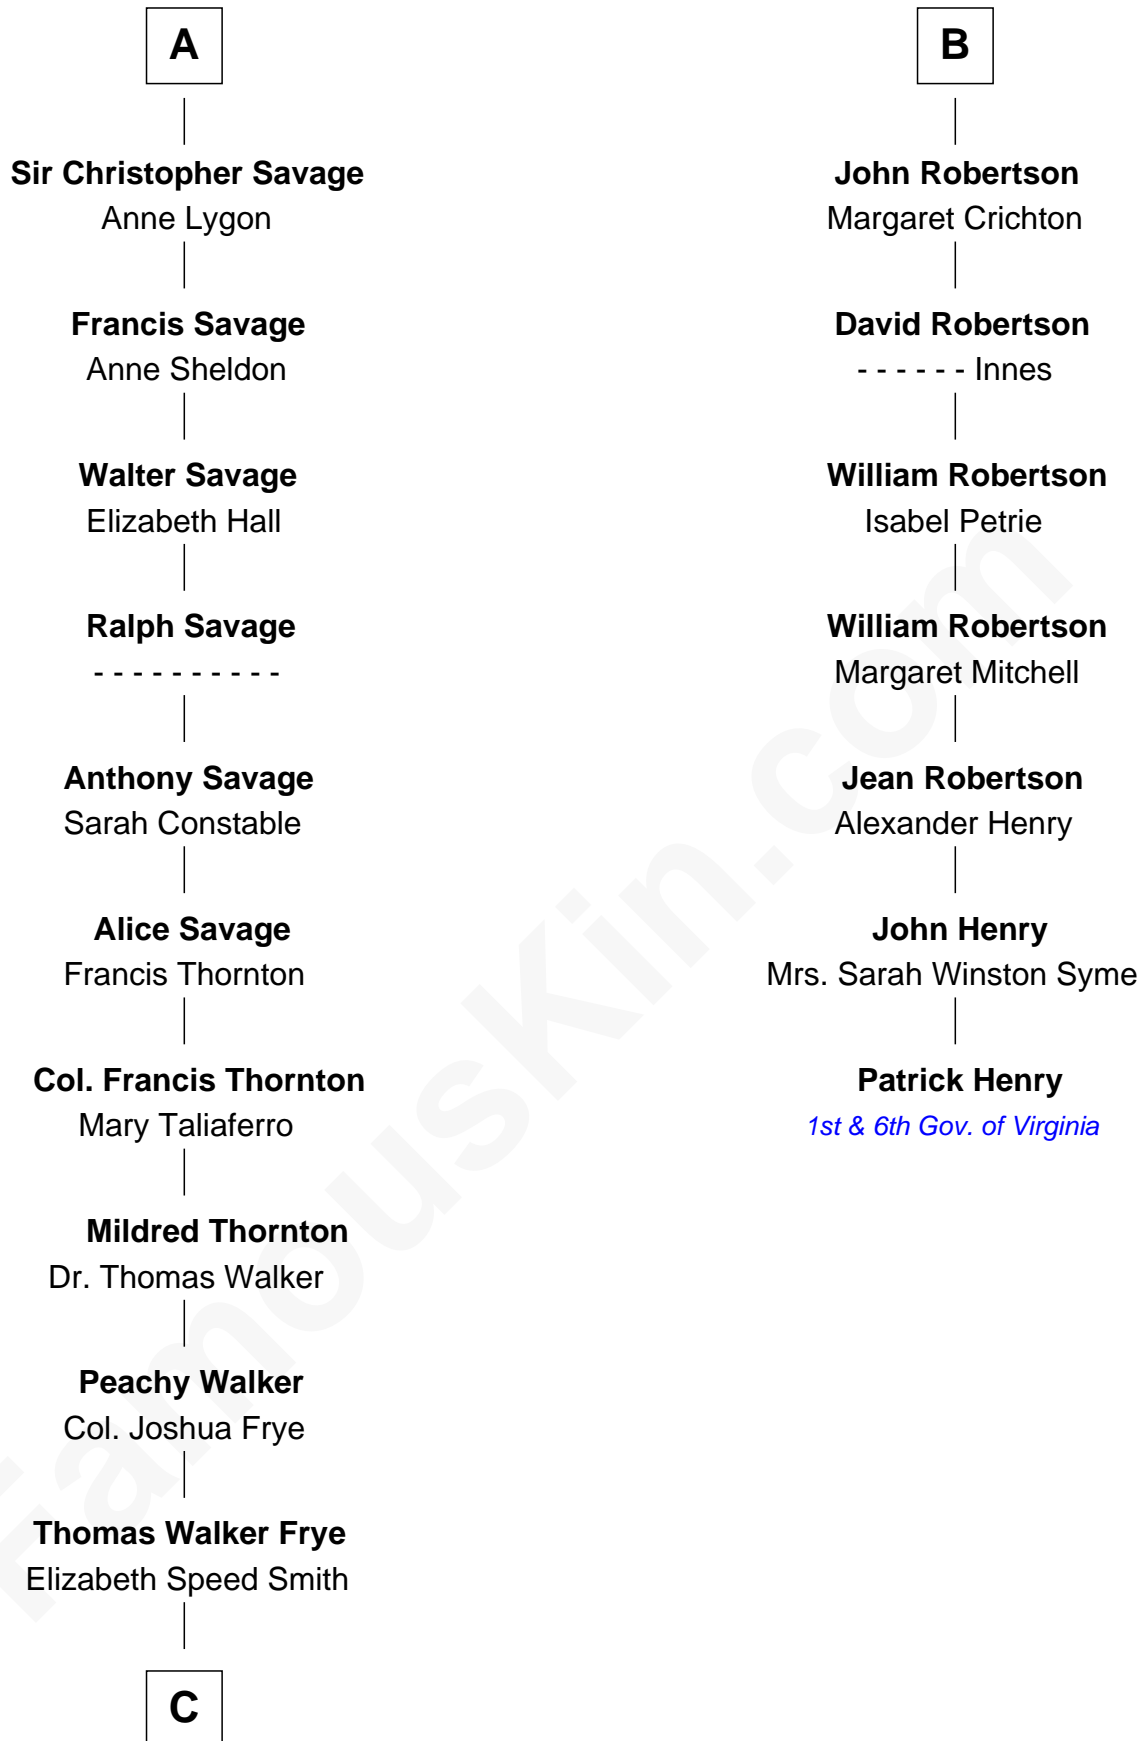

FamousKin.com Relationship Chart of

Adlai Stevenson II

31st Governor of Illinois

13th cousin 7 times removed of

Patrick Henry

1st and 6th Governor of Virginia

C

—
Mary Peachy Frye
Rev. Lewis Warner Green

—
Letitia Green
Adlai Ewing Stevenson

—
Lewis Green Stevenson
Helen Louise Davis

—
Adlai Stevenson II
31st Governor of Illinois

FamousKin.com