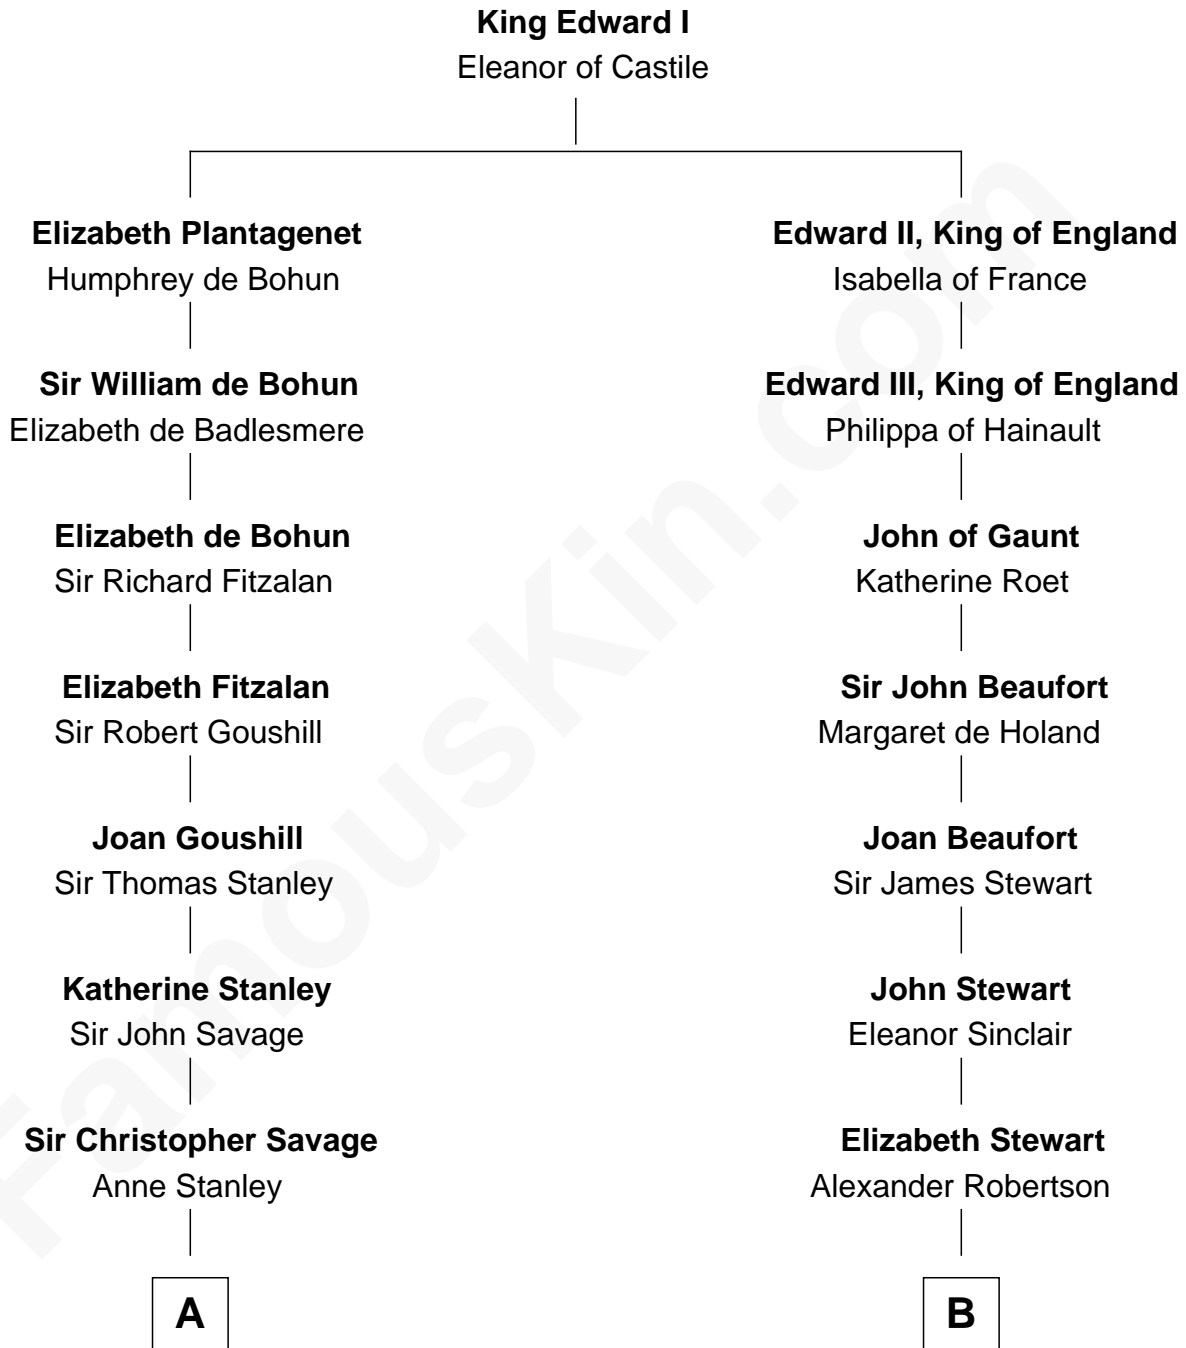

FamousKin.com Relationship Chart of

Adlai Stevenson II

31st Governor of Illinois

13th cousin 7 times removed of

Patrick Henry

1st and 6th Governor of Virginia

C

—
Mary Peachy Frye
Rev. Lewis Warner Green

—
Letitia Green
Adlai Ewing Stevenson

—
Lewis Green Stevenson
Helen Louise Davis

—
Adlai Stevenson II
31st Governor of Illinois

FamousKin.com