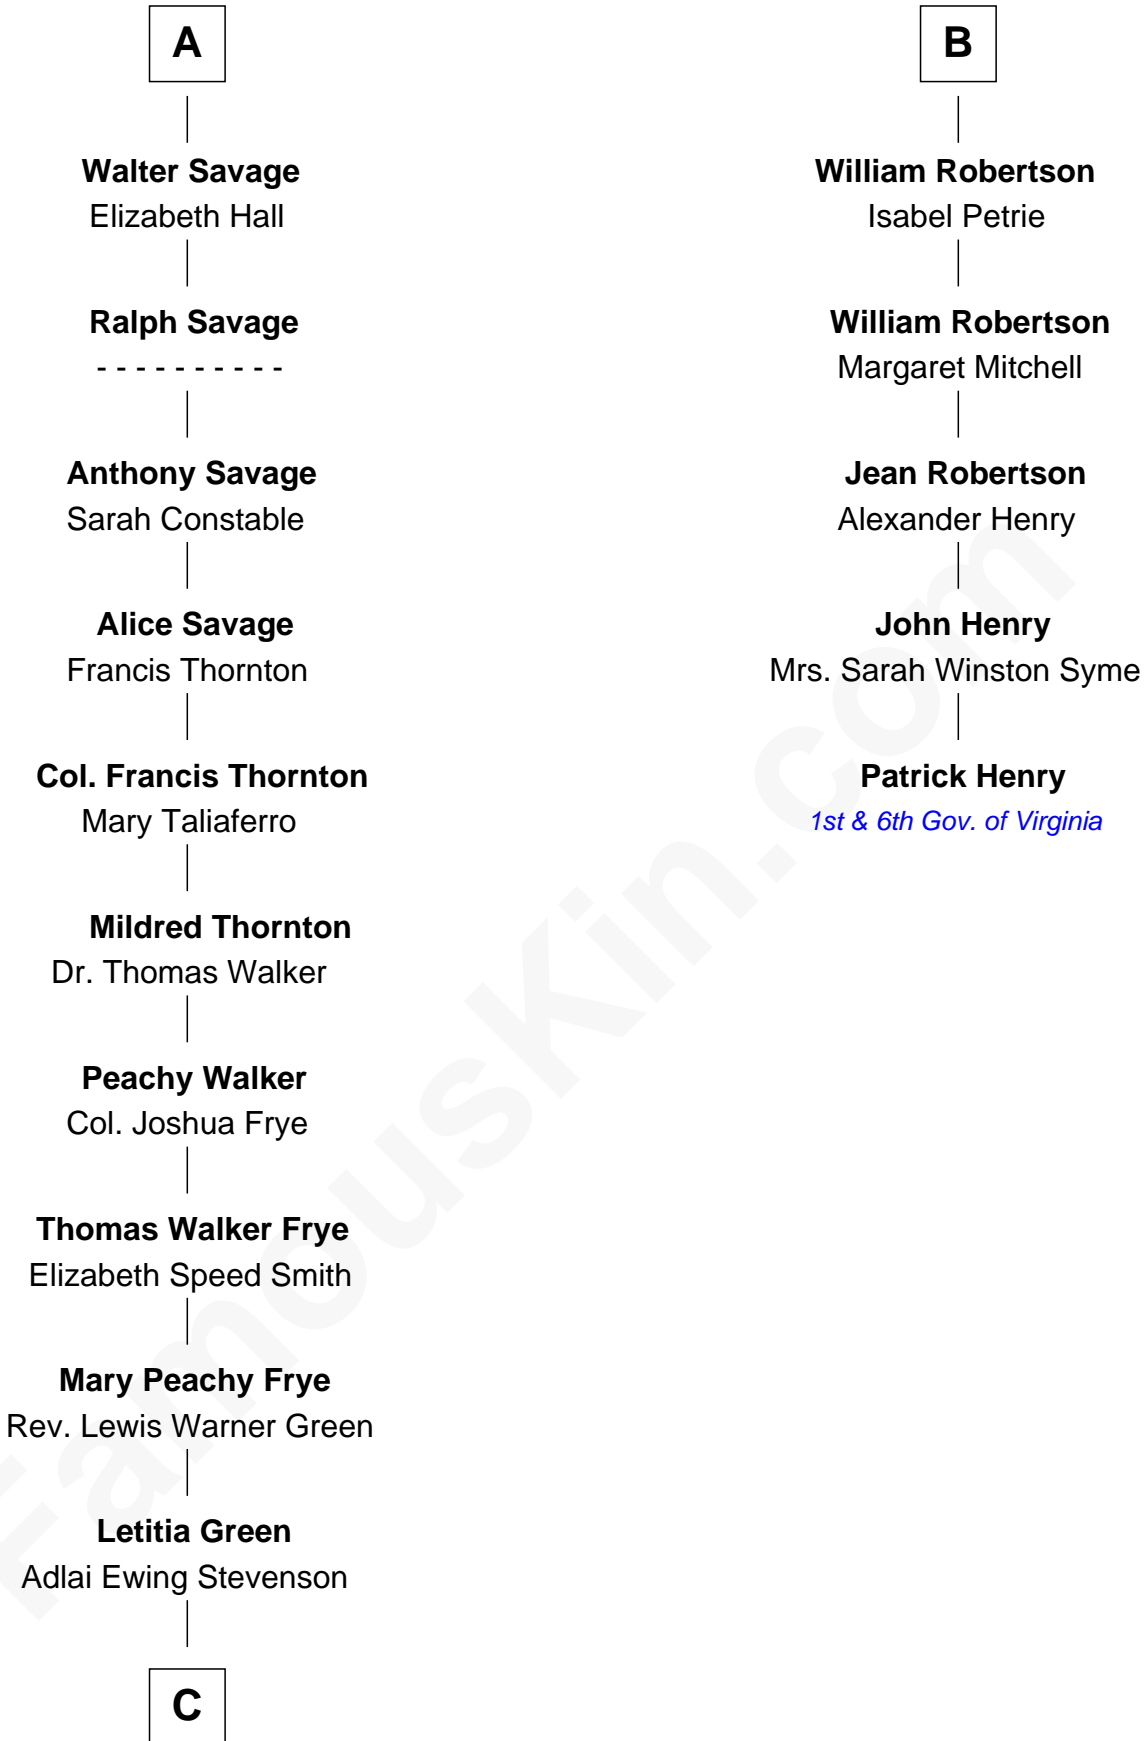

FamousKin.com Relationship Chart of

Adlai Stevenson II

31st Governor of Illinois

11th cousin 7 times removed of

Patrick Henry

1st and 6th Governor of Virginia

Richard Fitzalan
Eleanor Plantagenet

Sir Richard Fitzalan
Elizabeth de Bohun

Elizabeth Fitzalan
Sir Robert Goushill

Joan Goushill
Sir Thomas Stanley

Katherine Stanley
Sir John Savage

Sir Christopher Savage
Anne Stanley

Sir Christopher Savage
Anne Lygon

Francis Savage
Anne Sheldon

A

Alice Fitzalan
Sir Thomas de Holand

Margaret de Holand
Sir John Beaufort

Joan Beaufort
Sir James Stewart

John Stewart
Eleanor Sinclair

Elizabeth Stewart
Alexander Robertson

John Robertson
Margaret Crichton

David Robertson
----- Innes

B

C

—
Lewis Green Stevenson

Helen Louise Davis

—
Adlai Stevenson II

31st Governor of Illinois

FamousKin.com