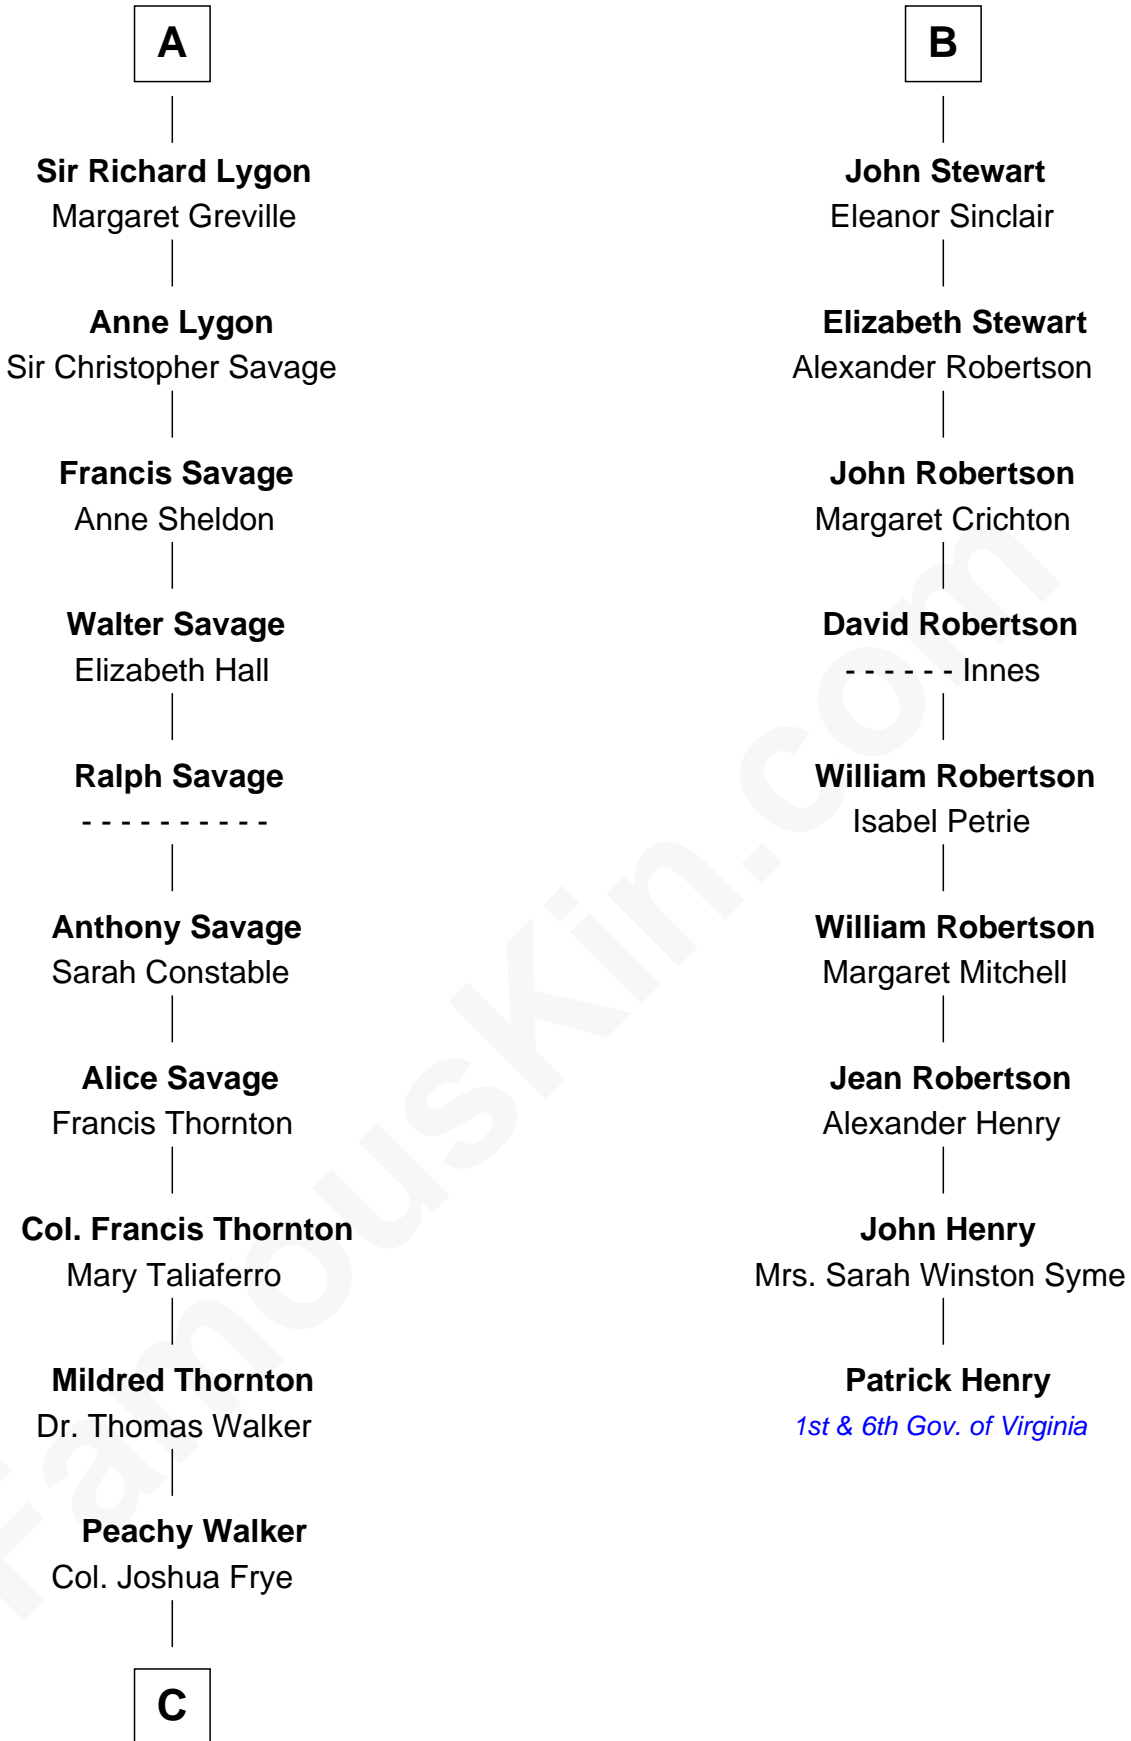

FamousKin.com Relationship Chart of

Adlai Stevenson II

31st Governor of Illinois

15th cousin 6 times removed of

Patrick Henry

1st and 6th Governor of Virginia

Sir William de Beauchamp

Isabel Mauduit

Maud FitzJohn

Isabella de Beauchamp

Sir Patrick de Chaworth

Maud de Chaworth

Henry Plantagenet

Eleanor Plantagenet

Richard Fitzalan

Alice Fitzalan

Sir Thomas de Holand

Margaret de Holand

Sir John Beaufort

Joan Beaufort

Sir James Stewart

B

C

Thomas Walker Frye
Elizabeth Speed Smith

Mary Peachy Frye
Rev. Lewis Warner Green

Letitia Green
Adlai Ewing Stevenson

Lewis Green Stevenson
Helen Louise Davis

Adlai Stevenson II
31st Governor of Illinois

FamousKin.com