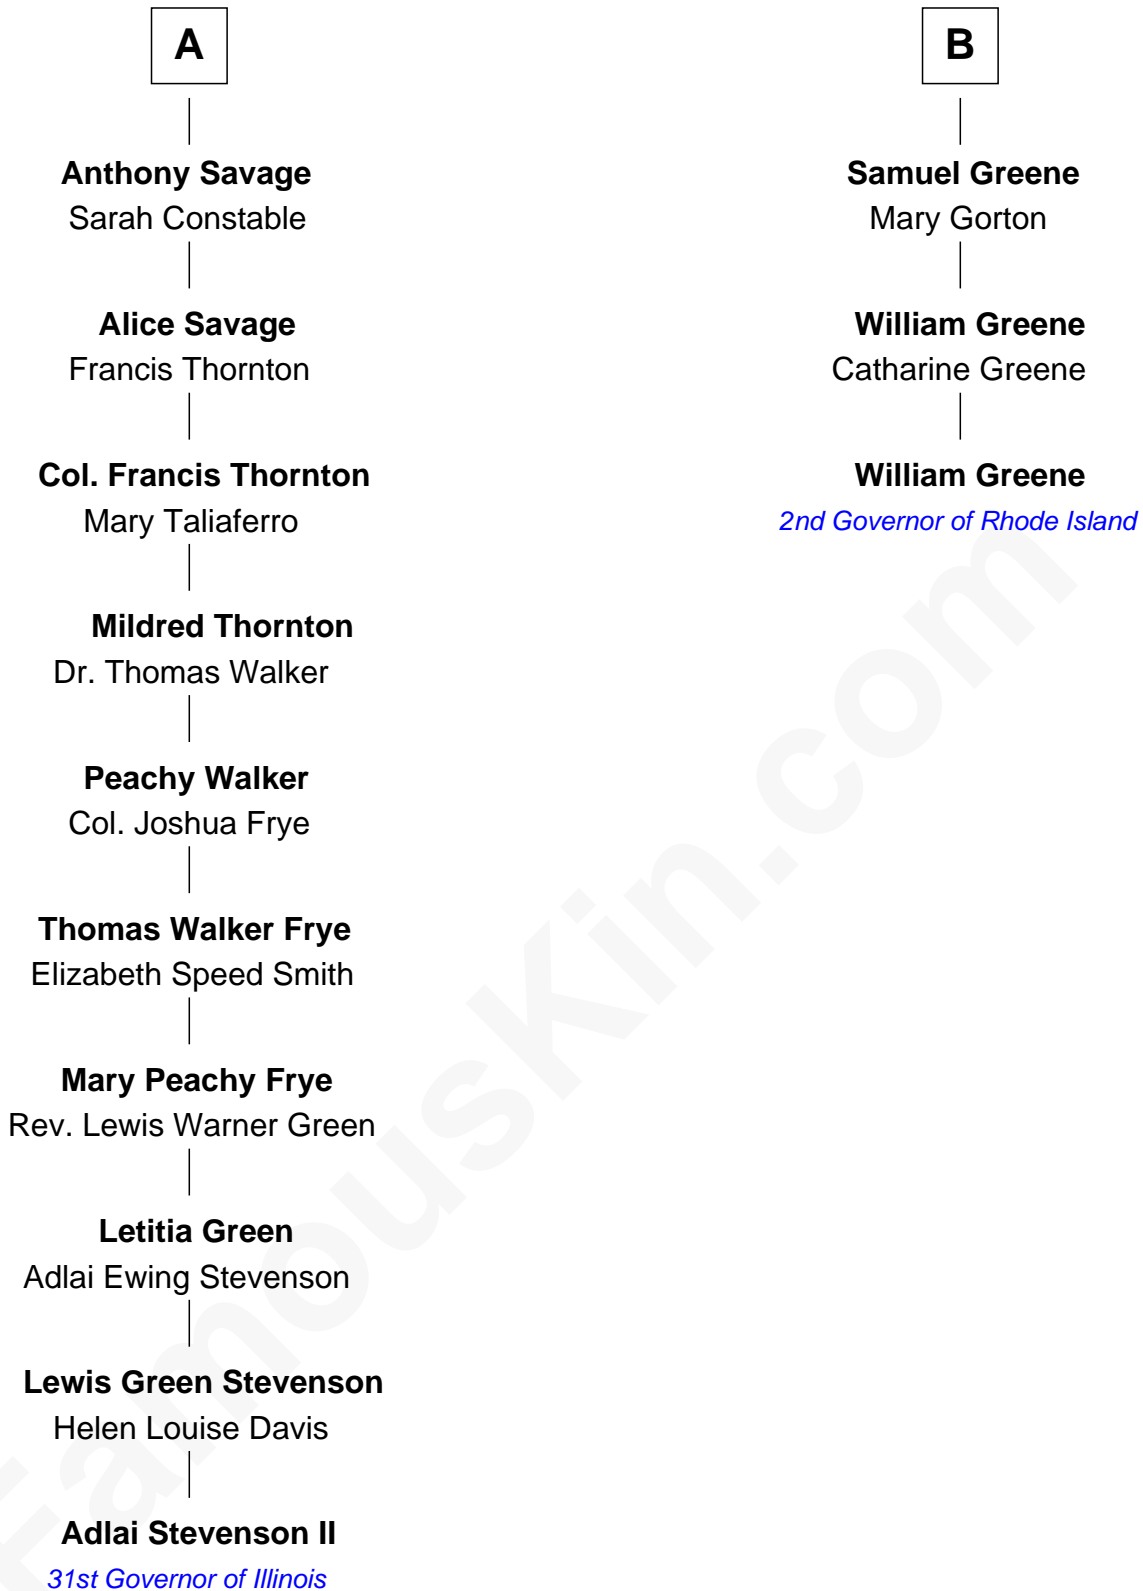

# FamousKin.com Relationship Chart of

**Adlai Stevenson II**

*31st Governor of Illinois*

9th cousin 7 times removed of

**William Greene**

*2nd Governor of Rhode Island*

**Sir Humphrey Stafford**

Eleanor Aylesbury

**Elizabeth Stafford**  
Sir Richard de Beauchamp

**Anne de Beauchamp**  
Sir Richard Lygon

**Sir Richard Lygon**  
Margaret Greville

**Anne Lygon**  
Sir Christopher Savage

**Francis Savage**  
Anne Sheldon

**Walter Savage**  
Elizabeth Hall

**Ralph Savage**  
-----

**A**

**Humphrey Stafford**  
Katherine Fray

**Sir Humphrey Stafford**  
Margaret Fogge

**Sir Humphrey Stafford**  
Margaret Tame

**Ellen Stafford**  
Thomas Barlow

**Stafford Barlow**  
-----

**Audrey Barlow**  
William Almy

**Annis Almy**  
John Greene

**B**

William Greene photo by [Sarnold17](#) ([CC BY-SA 3.0](#))