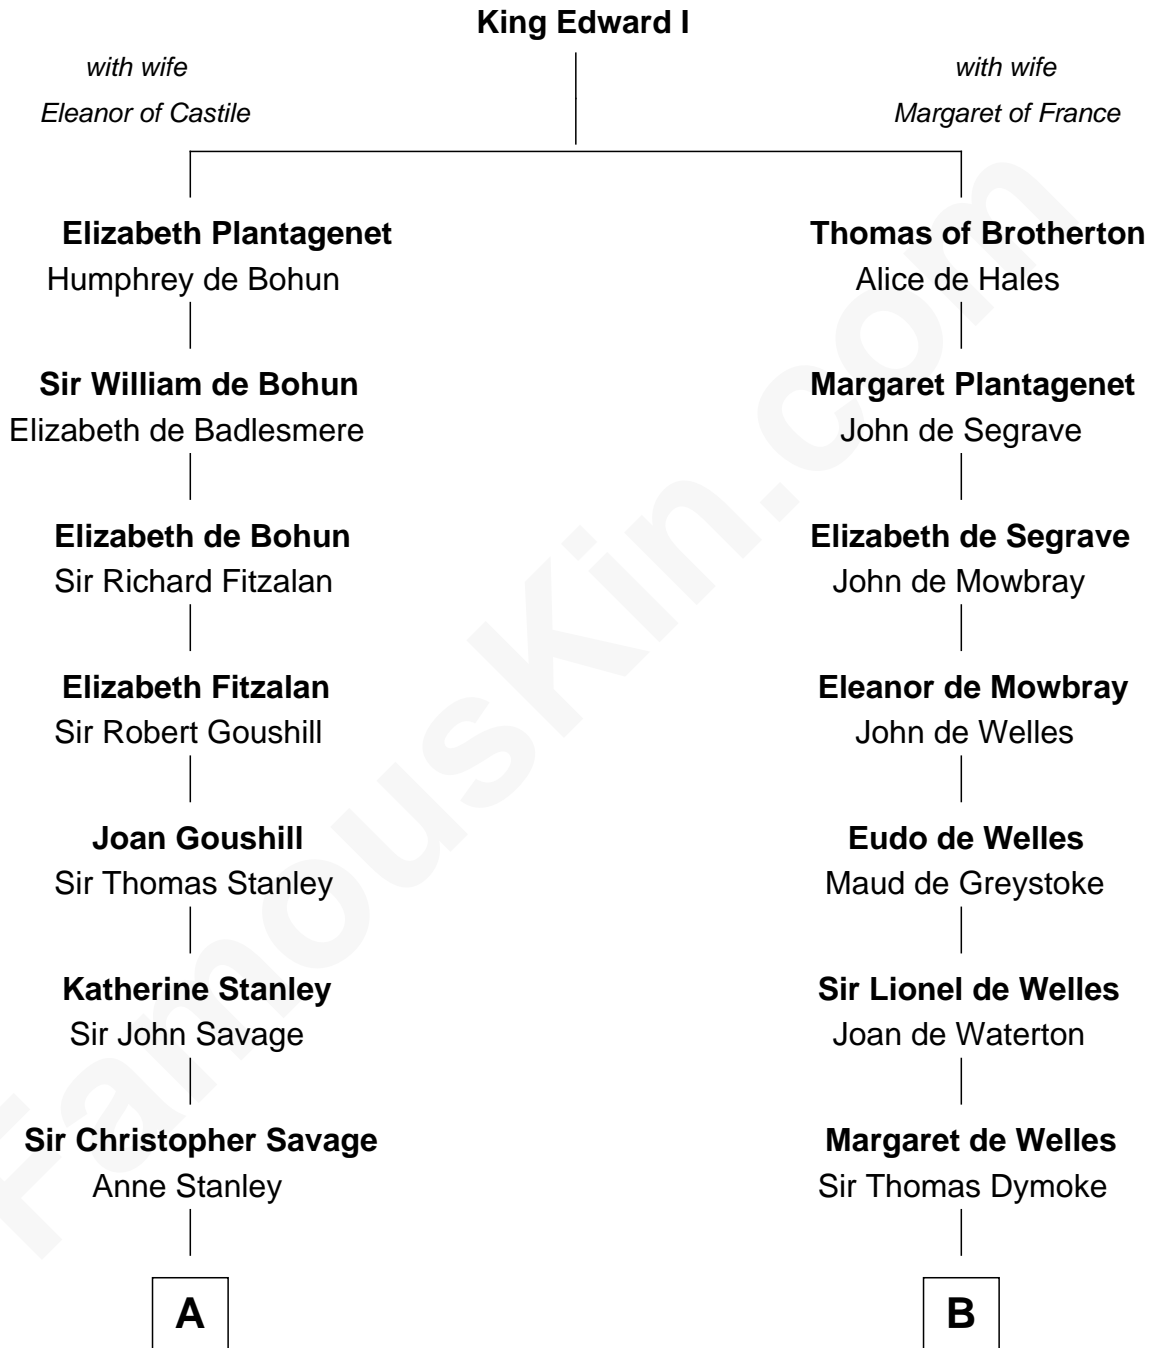

FamousKin.com Relationship Chart of

Adlai Stevenson II

31st Governor of Illinois

20th cousin 1 time removed of

Ray Bradbury

Author of The Martian Chronicles

C

Mary Peachy Frye
Rev. Lewis Warner Green

Letitia Green
Adlai Ewing Stevenson

Lewis Green Stevenson
Helen Louise Davis

Adlai Stevenson II
31st Governor of Illinois

D

Samuel Bradbury
Frances Mary Rohead

Samuel Irving Bradbury
Mary Adell Spaulding

Samuel Hinkston Bradbury
Minnie Alice Davis