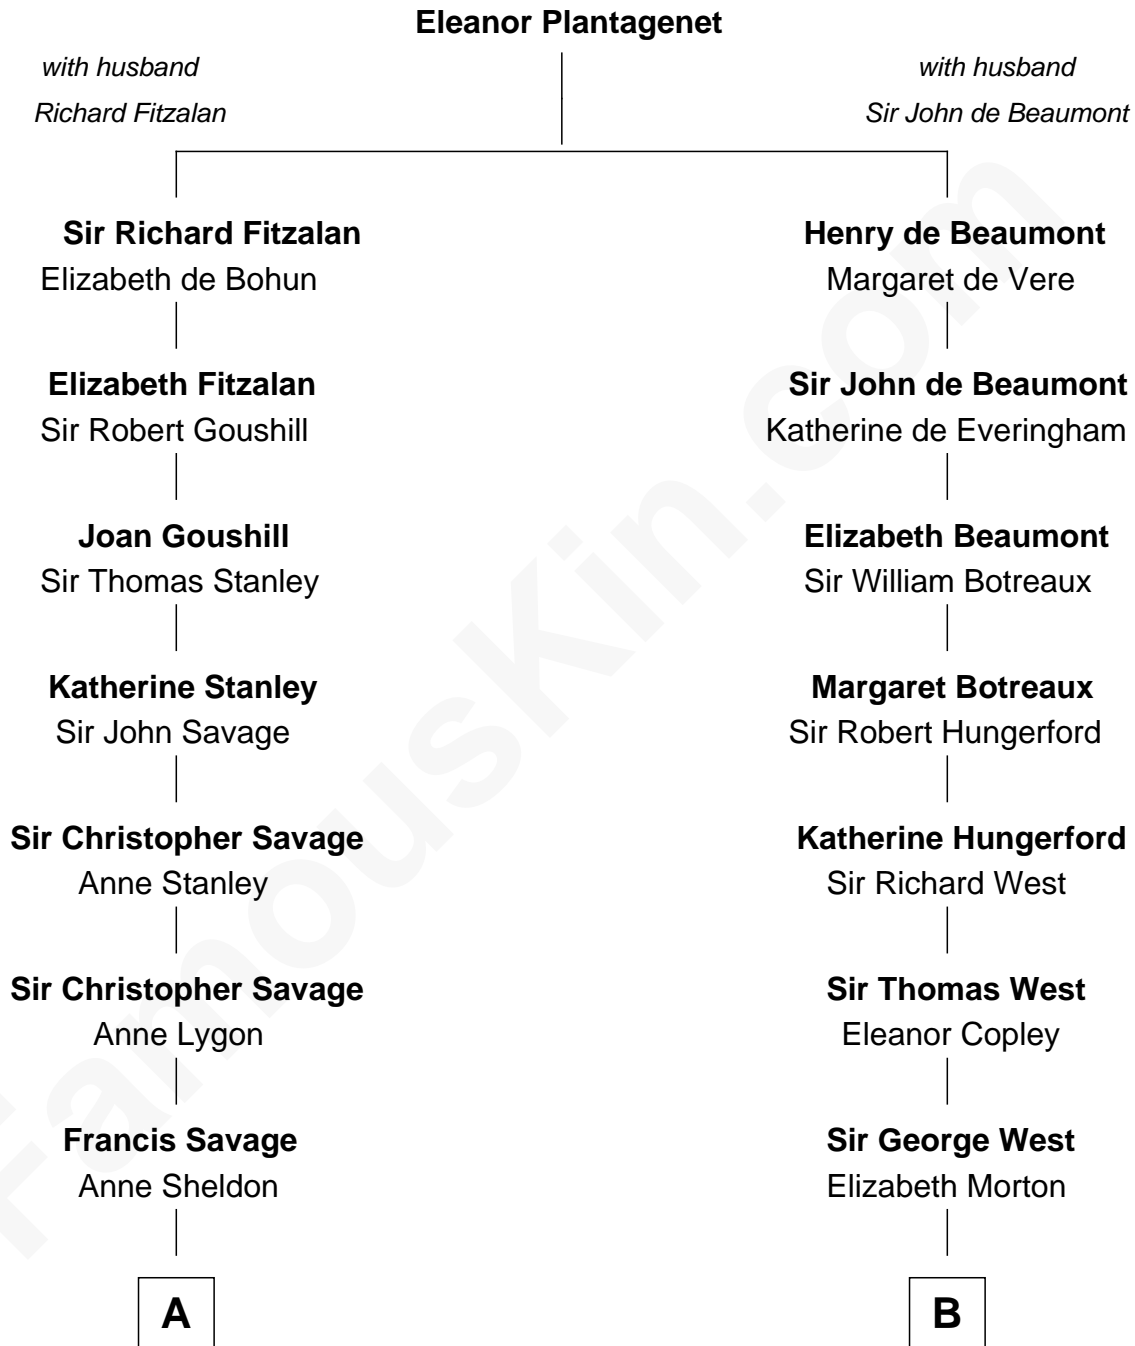

FamousKin.com Relationship Chart of

Adlai Stevenson II

31st Governor of Illinois

18th cousin 1 time removed of

Ray Bradbury

Author of The Martian Chronicles

C

Lewis Green Stevenson

Helen Louise Davis

Adlai Stevenson II

31st Governor of Illinois

D

Samuel Hinkston Bradbury

Minnie Alice Davis

Leonard Spaulding Bradbury

Esther Marie Moberg