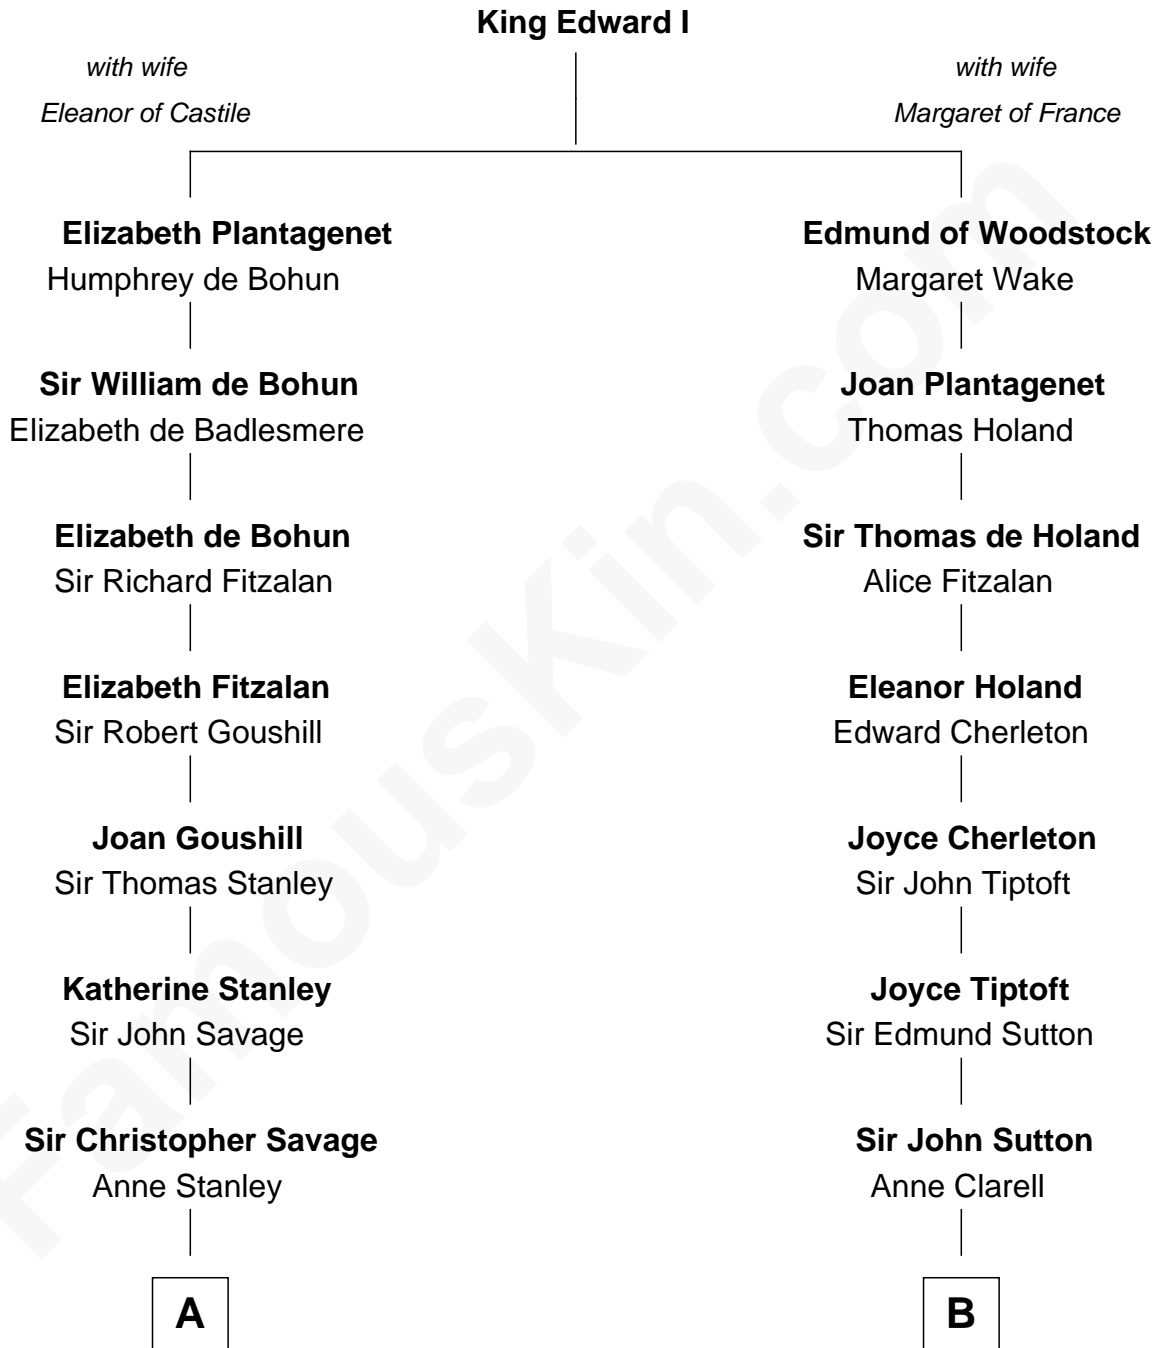

FamousKin.com Relationship Chart of

Adlai Stevenson II

31st Governor of Illinois

14th cousin 6 times removed of

George Washington

1st U.S. President

C

—
Mary Peachy Frye
Rev. Lewis Warner Green

—
Letitia Green
Adlai Ewing Stevenson

—
Lewis Green Stevenson
Helen Louise Davis

—
Adlai Stevenson II
31st Governor of Illinois

FamousKin.com