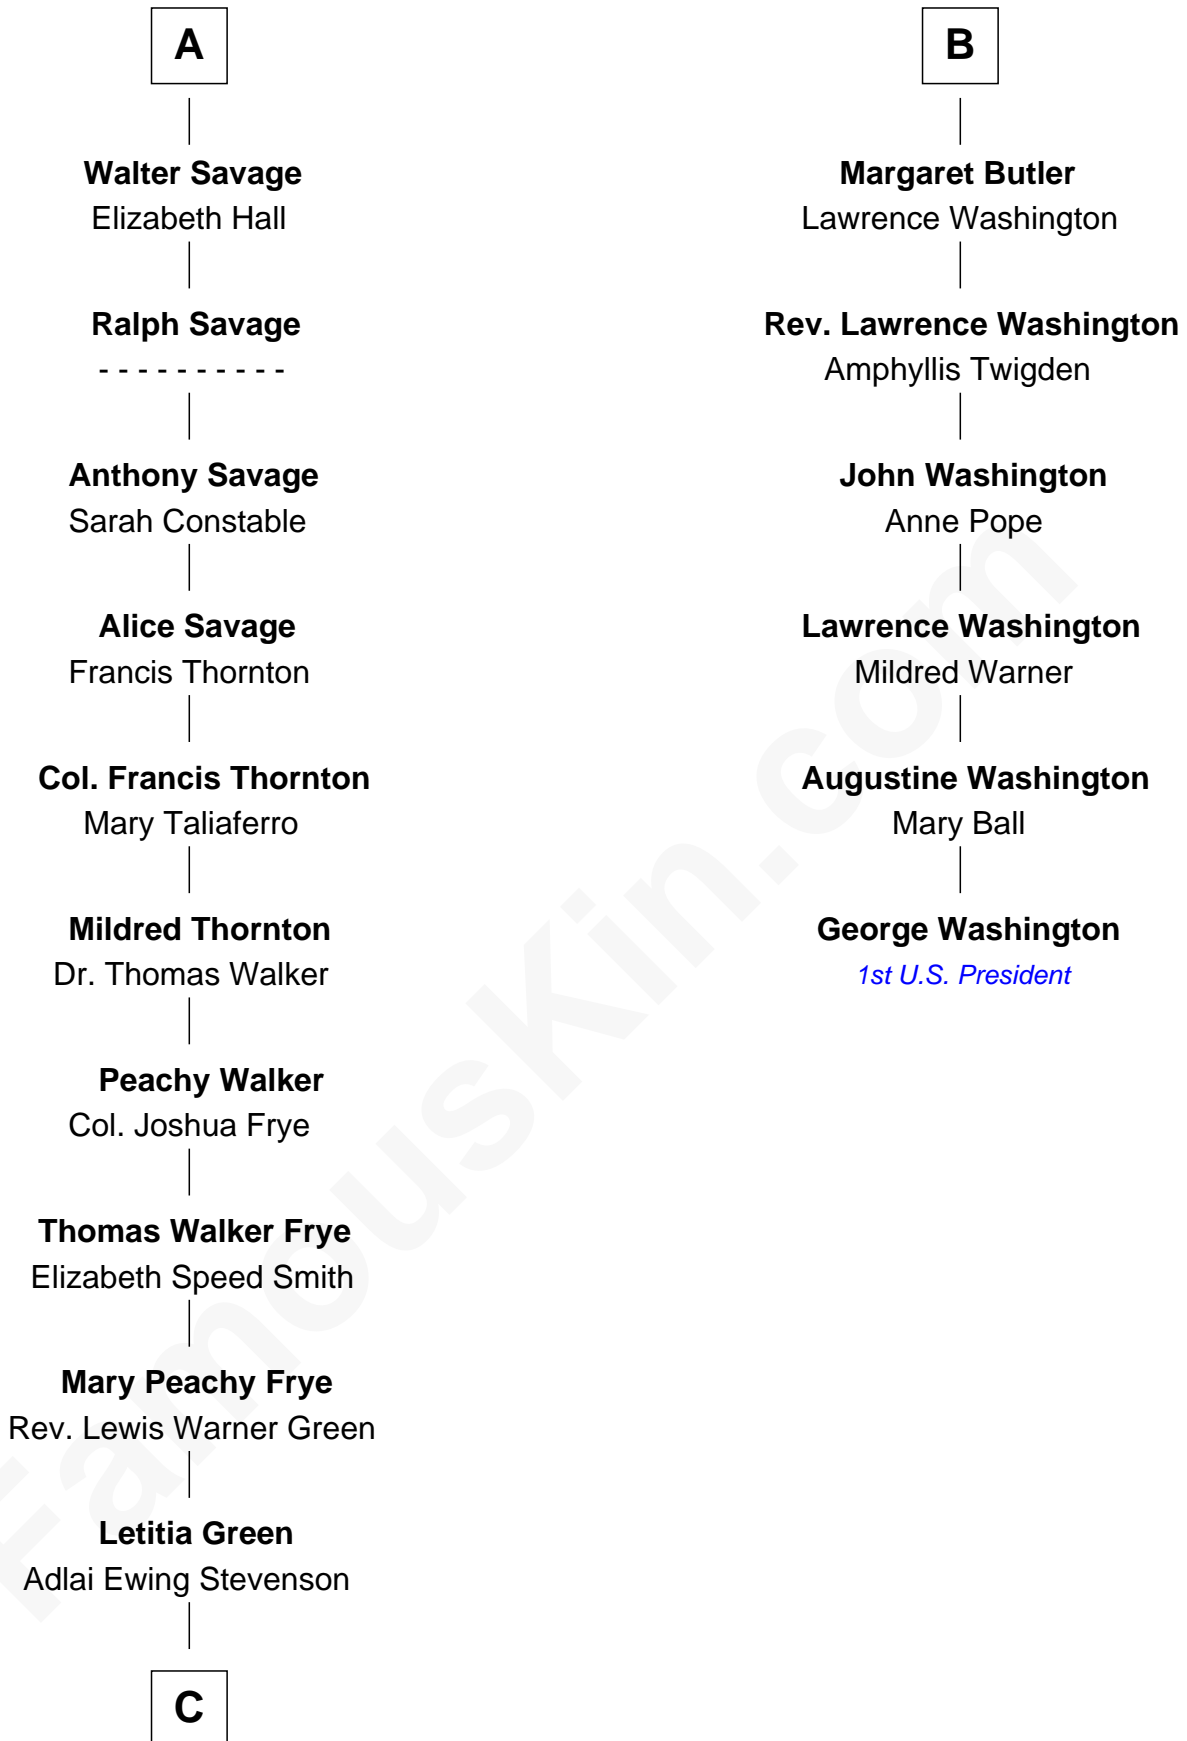

FamousKin.com Relationship Chart of

Adlai Stevenson II

31st Governor of Illinois

12th cousin 6 times removed of

George Washington

1st U.S. President

Richard Fitzalan
Eleanor Plantagenet

Sir Richard Fitzalan
Elizabeth de Bohun

Elizabeth Fitzalan
Sir Robert Goushill

Joan Goushill
Sir Thomas Stanley

Katherine Stanley
Sir John Savage

Sir Christopher Savage
Anne Stanley

Sir Christopher Savage
Anne Lygon

Francis Savage
Anne Sheldon

A

Alice Fitzalan
Sir Thomas de Holand

Eleanor Holand
Edward Cherleton

Joyce Cherleton
Sir John Tiptoft

Joyce Tiptoft
Sir Edmund Sutton

Sir John Sutton
Anne Clarell

Margaret Sutton
John Butler

William Butler
Margaret Greeke

B

C

—
Lewis Green Stevenson

Helen Louise Davis

—
Adlai Stevenson II

31st Governor of Illinois

FamousKin.com